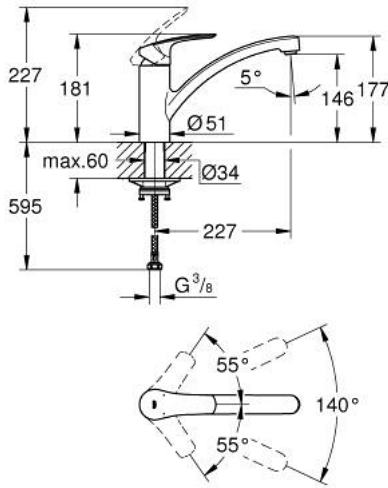

33 281 30D EUROSMART SINGLE-LEVER SINK MIXER 1/2"

PRODUCT DESCRIPTION

- Colour: chrome
- low spout
- GROHE LongLife finish
- GROHE SilkMove 35 mm ceramic cartridge
- integrated temperature limiter
- adjustable flow rate limiter
- swivel cast spout
- swivel area 140°
- Protected Water Ways no contact of water with lead or nickel inside the tap
- Easy Release Aerator for tool free replacement
- flexible connection hoses
- metal fixation set
- maximum flow rate (at 3 bar): 5 l/min
- professional edition

33 281 30D EUROSART SINGLE-LEVER SINK MIXER 1/2"

SPARE PARTS, June 2022 – now

- 1: Lever (Spare part-nr. 48530000)
- 2: Cap (Spare part-nr. 46492000)
- 3: Screw ring (Spare part-nr. 46815000)
- 4: Cartridge (Spare part-nr. 46374000)
- 5: Flow straightener (Spare part-nr. 48377000)
- 6: Shank fastening assembly (Spare part-nr. 48384000)
- 7: Support plate (Spare part-nr. 05334000)
- 8: Socket Spanner (Spare part-nr. 19332000)*