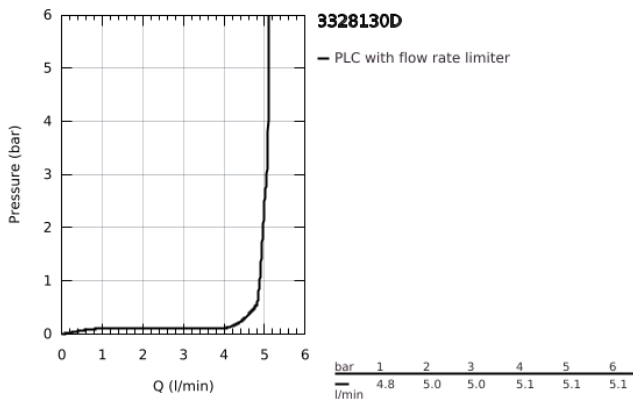

33 281 30D EUROSMART SINGLE-LEVER SINK MIXER 1/2"

PRODUCT DESCRIPTION

- Colour: chrome
- low spout
- GROHE LongLife finish
- GROHE SilkMove 35 mm ceramic cartridge
- integrated temperature limiter
- adjustable flow rate limiter
- swivel cast spout
- swivel area 140°
- Protected Water Ways no contact of water with lead or nickel inside the tap
- Easy Release Aerator for tool free replacement
- flexible connection hoses
- metal fixation set
- maximum flow rate (at 3 bar): 5 l/min
- professional edition

33 281 30D EUROSART SINGLE-LEVER SINK MIXER 1/2"

SPARE PARTS, June 2022 – now

- 1: Lever (Spare part-nr. 48530000)
- 2: Cap (Spare part-nr. 46492000)
- 3: Screw ring (Spare part-nr. 46815000)
- 4: Cartridge (Spare part-nr. 46374000)
- 5: Flow straightener (Spare part-nr. 48377000)
- 6: Shank fastening assembly (Spare part-nr. 48384000)
- 7: Support plate (Spare part-nr. 05334000)
- 8: Socket Spanner (Spare part-nr. 19332000)*