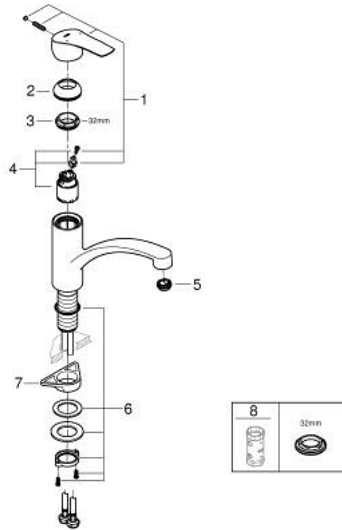

33 281 30D EUROSMART SINGLE-LEVER SINK MIXER 1/2"

PRODUCT DESCRIPTION

- Colour: chrome
- low spout
- GROHE LongLife finish
- GROHE SilkMove 35 mm ceramic cartridge
- integrated temperature limiter
- adjustable flow rate limiter
- swivel cast spout
- swivel area 140°
- Protected Water Ways no contact of water with lead or nickel inside the tap
- Easy Release Aerator for tool free replacement
- flexible connection hoses
- metal fixation set
- maximum flow rate (at 3 bar): 5 l/min
- professional edition

33 281 30D EUROSART SINGLE-LEVER SINK MIXER 1/2"

SPARE PARTS, June 2022 – now

- 1: Lever (Spare part-nr. 48530000)
- 2: Cap (Spare part-nr. 46492000)
- 3: Screw ring (Spare part-nr. 46815000)
- 4: Cartridge (Spare part-nr. 46374000)
- 5: Flow straightener (Spare part-nr. 48377000)
- 6: Shank fastening assembly (Spare part-nr. 48384000)
- 7: Support plate (Spare part-nr. 05334000)
- 8: Socket Spanner (Spare part-nr. 19332000)*