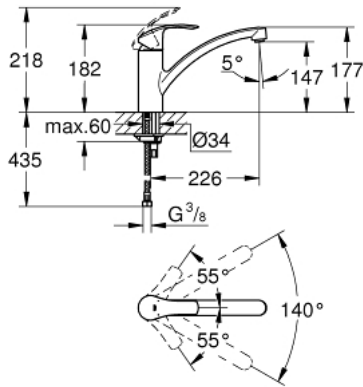

### 33 281 243 D EUROSMART SINGLE-LEVER SINK MIXER 1/2"

**PRODUCT DESCRIPTION**

- Colour: matte black
- low spout
- GROHE LongLife finish
- GROHE SilkMove 35 mm ceramic cartridge
- adjustable flow rate limiter
- swivel cast spout
- swivel area 140°
- Protected Water Ways no contact of water with lead or nickel inside the tap
- Easy Release Aerator for tool free replacement
- flexible connection hoses
- metal fixation set
- maximum flow rate (at 3 bar): 5 l/min
- professional edition