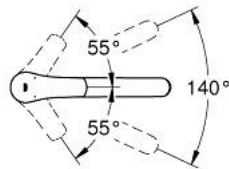

33 281 243 3 **EUROSMART SINGLE-LEVER SINK MIXER 1/2"**

PRODUCT DESCRIPTION

- Colour: matte black
- low spout
- GROHE SilkMove 35 mm ceramic cartridge
- adjustable flow rate limiter
- swivel cast spout
- swivel area 140°
- Protected Water Ways no contact of water with lead or nickel inside the tap
- Easy Release Aerator for tool free replacement
- flexible connection hoses
- metal fixation set
- maximum flow rate (at 3 bar): 11 l/min
- professional edition