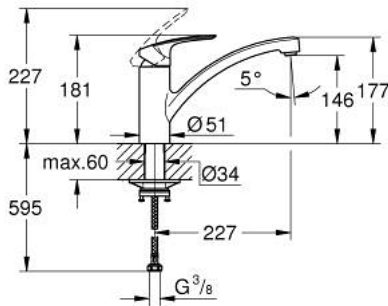

33 281 243 3 **EUROSMART SINGLE-LEVER SINK MIXER 1/2"**

PRODUCT DESCRIPTION

- Colour: matte black
- low spout
- GROHE SilkMove 35 mm ceramic cartridge
- adjustable flow rate limiter
- swivel cast spout
- swivel area 140°
- Protected Water Ways no contact of water with lead or nickel inside the tap
- Easy Release Aerator for tool free replacement
- flexible connection hoses
- metal fixation set
- maximum flow rate (at 3 bar): 11 l/min
- professional edition