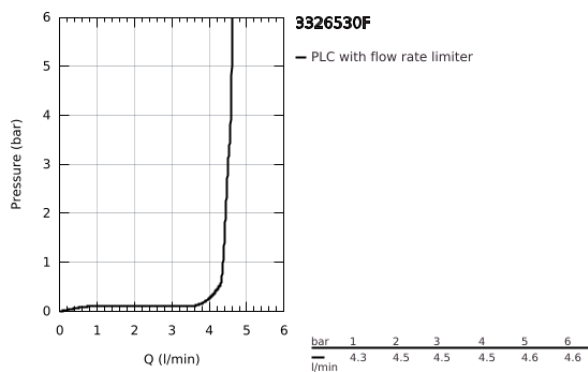

33 265 30F EUROSMART SINGLE-LEVER BASIN MIXER 1/2" S-SIZE

PRODUCT DESCRIPTION

- Colour: chrome
- GROHE SilkMove 28 mm ceramic cartridge
- adjustable flow rate limiter
- with temperature limiter
- GROHE LongLife finish
- Protected Water Ways no contact of water with lead or nickel inside the tap
- GROHE EcoJoy - less water, perfect flow
- maximum flow rate (at 3 bar): 5 l/min
- GROHE FastFixation installation system
- pop-up waste set 1 1/4"
- flexible connection hoses
- professional edition

33 265 30F EUROSMART SINGLE-LEVER BASIN MIXER 1/2" S-SIZE

SPARE PARTS, July 2019 – now

- 1: Lever (Spare part-nr. 48548000)
- 2: Cap (Spare part-nr. 46116000)
- 3: Cartridge (Spare part-nr. 48518000)
- 4: Lift rod (Spare part-nr. 65936PD0)
- 5: flow control AUS (Spare part-nr. 42631000)
- 6: Shank mounting kit (Spare part-nr. 46645000)
- 7: Waste set 1 1/4" (Spare part-nr. 28910000)
- 7.1: Plug (Spare part-nr. 07182000)
- 7.2: Eccentric rod (Spare part-nr. 07052000)
- 8: Mounting wrench (Spare part-nr. 19017000)*
- 9: Eccentric rod (Spare part-nr. 07341000)*
- * Optional accessories