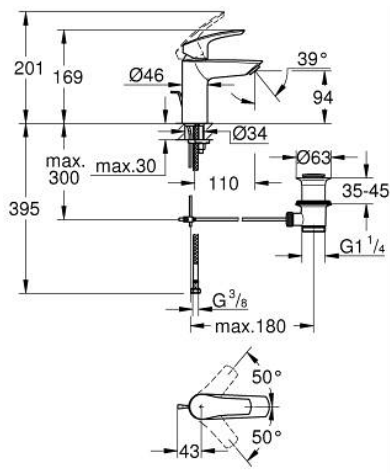

**33 265 30F EUROSMART SINGLE-LEVER BASIN MIXER 1/2"
S-SIZE**

PRODUCT DESCRIPTION

- Colour: chrome
- GROHE SilkMove 28 mm ceramic cartridge
- adjustable flow rate limiter
- with temperature limiter
- GROHE LongLife finish
- Protected Water Ways no contact of water with lead or nickel inside the tap
- GROHE EcoJoy - less water, perfect flow
- maximum flow rate (at 3 bar): 5 l/min
- GROHE FastFixation installation system
- pop-up waste set 1 1/4"
- flexible connection hoses
- professional edition

33 265 30F EUROSMART SINGLE-LEVER BASIN MIXER 1/2" S-SIZE

SPARE PARTS, July 2019 – now

- 1: Lever (Spare part-nr. 48548000)
- 2: Cap (Spare part-nr. 46116000)
- 3: Cartridge (Spare part-nr. 48518000)
- 4: Lift rod (Spare part-nr. 65936PD0)
- 5: flow control AUS (Spare part-nr. 42631000)
- 6: Shank mounting kit (Spare part-nr. 46645000)
- 7: Waste set 1 1/4" (Spare part-nr. 28910000)
- 7.1: Plug (Spare part-nr. 07182000)
- 7.2: Eccentric rod (Spare part-nr. 07052000)
- 8: Mounting wrench (Spare part-nr. 19017000)*
- 9: Eccentric rod (Spare part-nr. 07341000)*
- * Optional accessories