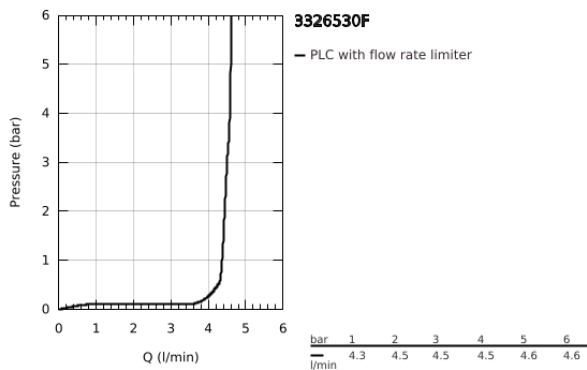

**33 265 30F EUROSMART SINGLE-LEVER BASIN MIXER 1/2"
S-SIZE**

PRODUCT DESCRIPTION

- Colour: chrome
- GROHE SilkMove 28 mm ceramic cartridge
- adjustable flow rate limiter
- with temperature limiter
- GROHE LongLife finish
- Protected Water Ways no contact of water with lead or nickel inside the tap
- GROHE EcoJoy - less water, perfect flow
- maximum flow rate (at 3 bar): 5 l/min
- GROHE FastFixation installation system
- pop-up waste set 1 1/4"
- flexible connection hoses
- professional edition

33 265 30F EUROSMART SINGLE-LEVER BASIN MIXER 1/2" S-SIZE

SPARE PARTS, July 2019 – now

- 1: Lever (Spare part-nr. 48548000)
- 2: Cap (Spare part-nr. 46116000)
- 3: Cartridge (Spare part-nr. 48518000)
- 4: Lift rod (Spare part-nr. 65936PD0)
- 5: flow control AUS (Spare part-nr. 42631000)
- 6: Shank mounting kit (Spare part-nr. 46645000)
- 7: Waste set 1 1/4" (Spare part-nr. 28910000)
- 7.1: Plug (Spare part-nr. 07182000)
- 7.2: Eccentric rod (Spare part-nr. 07052000)
- 8: Mounting wrench (Spare part-nr. 19017000)*
- 9: Eccentric rod (Spare part-nr. 07341000)*
- * Optional accessories