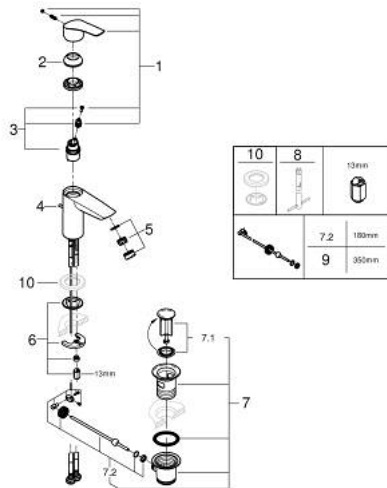

**33 265 30F EUROSMART SINGLE-LEVER BASIN MIXER 1/2"
S-SIZE**

PRODUCT DESCRIPTION

- Colour: chrome
- GROHE SilkMove 28 mm ceramic cartridge
- adjustable flow rate limiter
- with temperature limiter
- GROHE LongLife finish
- Protected Water Ways no contact of water with lead or nickel inside the tap
- GROHE EcoJoy - less water, perfect flow
- maximum flow rate (at 3 bar): 5 l/min
- GROHE FastFixation installation system
- pop-up waste set 1 1/4"
- flexible connection hoses
- professional edition

33 265 30F EUROSMART SINGLE-LEVER BASIN MIXER 1/2" S-SIZE

SPARE PARTS, July 2019 – now

- 1: Lever (Spare part-nr. 48548000)
- 2: Cap (Spare part-nr. 46116000)
- 3: Cartridge (Spare part-nr. 48518000)
- 4: Lift rod (Spare part-nr. 65936PD0)
- 5: flow control AUS (Spare part-nr. 42631000)
- 6: Shank mounting kit (Spare part-nr. 46645000)
- 7: Waste set 1 1/4" (Spare part-nr. 28910000)
- 7.1: Plug (Spare part-nr. 07182000)
- 7.2: Eccentric rod (Spare part-nr. 07052000)
- 8: Mounting wrench (Spare part-nr. 19017000)*
- 9: Eccentric rod (Spare part-nr. 07341000)*
- * Optional accessories