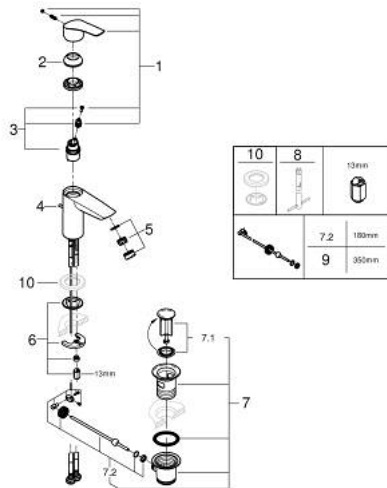

33 265 30F EUROSMART SINGLE-LEVER BASIN MIXER 1/2" S-SIZE

PRODUCT DESCRIPTION

- Colour: chrome
- GROHE SilkMove 28 mm ceramic cartridge
- adjustable flow rate limiter
- with temperature limiter
- GROHE LongLife finish
- Protected Water Ways no contact of water with lead or nickel inside the tap
- GROHE EcoJoy - less water, perfect flow
- maximum flow rate (at 3 bar): 5 l/min
- GROHE FastFixation installation system
- pop-up waste set 1 1/4"
- flexible connection hoses
- professional edition

33 265 30F EUROSMART SINGLE-LEVER BASIN MIXER 1/2" S-SIZE

SPARE PARTS, July 2019 – now

- 1: Lever (Spare part-nr. 48548000)
- 2: Cap (Spare part-nr. 46116000)
- 3: Cartridge (Spare part-nr. 48518000)
- 4: Lift rod (Spare part-nr. 65936PD0)
- 5: flow control AUS (Spare part-nr. 42631000)
- 6: Shank mounting kit (Spare part-nr. 46645000)
- 7: Waste set 1 1/4" (Spare part-nr. 28910000)
- 7.1: Plug (Spare part-nr. 07182000)
- 7.2: Eccentric rod (Spare part-nr. 07052000)
- 8: Mounting wrench (Spare part-nr. 19017000)*
- 9: Eccentric rod (Spare part-nr. 07341000)*
- * Optional accessories