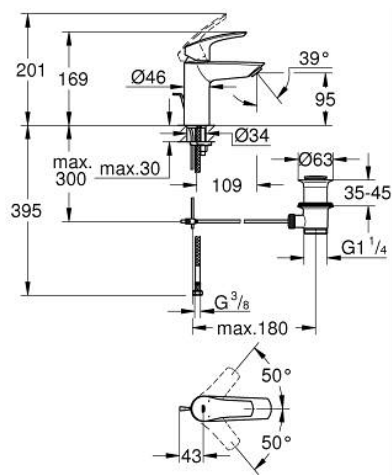

33 265 30F EUROSMART SINGLE-LEVER BASIN MIXER 1/2" S-SIZE

PRODUCT DESCRIPTION

- Colour: chrome
- GROHE SilkMove 28 mm ceramic cartridge
- adjustable flow rate limiter
- with temperature limiter
- GROHE LongLife finish
- Protected Water Ways no contact of water with lead or nickel inside the tap
- GROHE EcoJoy - less water, perfect flow
- maximum flow rate (at 3 bar): 5 l/min
- GROHE FastFixation installation system
- pop-up waste set 1 1/4"
- flexible connection hoses
- professional edition

33 265 30F EUROSMART SINGLE-LEVER BASIN MIXER 1/2" S-SIZE

SPARE PARTS, July 2019 – now

- 1: Lever (Spare part-nr. 48548000)
- 2: Cap (Spare part-nr. 46116000)
- 3: Cartridge (Spare part-nr. 48518000)
- 4: Lift rod (Spare part-nr. 65936PD0)
- 5: flow control AUS (Spare part-nr. 42631000)
- 6: Shank mounting kit (Spare part-nr. 46645000)
- 7: Waste set 1 1/4" (Spare part-nr. 28910000)
- 7.1: Plug (Spare part-nr. 07182000)
- 7.2: Eccentric rod (Spare part-nr. 07052000)
- 8: Mounting wrench (Spare part-nr. 19017000)*
- 9: Eccentric rod (Spare part-nr. 07341000)*
- * Optional accessories