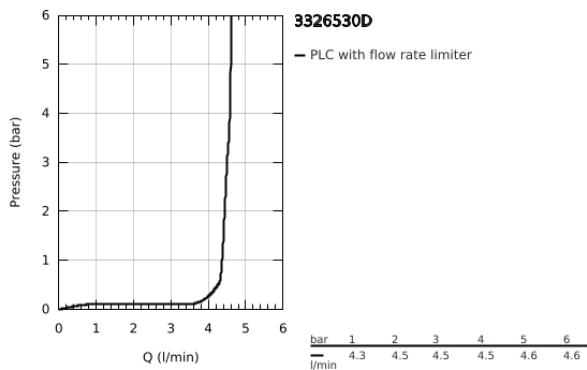

33 265 30D EUROSART SINGLE-LEVER BASIN MIXER 1/2"
S-SIZE

PRODUCT DESCRIPTION

- Colour: chrome
- GROHE SilkMove 28 mm ceramic cartridge
- adjustable flow rate limiter
- with temperature limiter
- GROHE LongLife finish
- Protected Water Ways no contact of water with lead or nickel inside the tap
- GROHE EcoJoy - less water, perfect flow
- maximum flow rate (at 3 bar): 5 l/min
- GROHE FastFixation installation system
- pop-up waste set 1 1/4"
- flexible connection hoses
- professional edition

33 265 30D EUROSART SINGLE-LEVER BASIN MIXER 1/2" S-SIZE

SPARE PARTS, July 2019 – now

- 1: Lever (Spare part-nr. 48548000)
- 2: Cap (Spare part-nr. 46116000)
- 3: Cartridge (Spare part-nr. 48518000)
- 4: Lift rod (Spare part-nr. 65936PD0)
- 5: flow control AUS (Spare part-nr. 42631000)
- 6: Shank mounting kit (Spare part-nr. 46645000)
- 7: Waste set 1 1/4" (Spare part-nr. 28910000)
- 7.1: Plug (Spare part-nr. 07182000)
- 7.2: Eccentric rod (Spare part-nr. 07052000)
- 8: Mounting wrench (Spare part-nr. 19017000)*
- 9: Eccentric rod (Spare part-nr. 07341000)*
- * Optional accessories