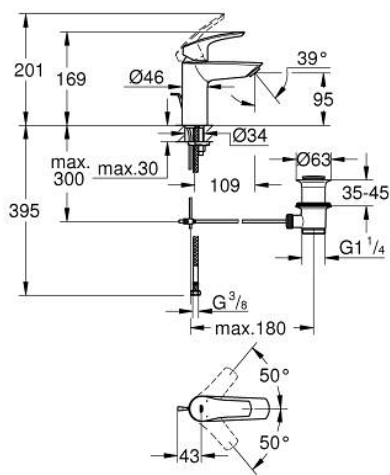

33 265 30D EUROSART SINGLE-LEVER BASIN MIXER 1/2"
S-SIZE

PRODUCT DESCRIPTION

- Colour: chrome
- GROHE SilkMove 28 mm ceramic cartridge
- adjustable flow rate limiter
- with temperature limiter
- GROHE LongLife finish
- Protected Water Ways no contact of water with lead or nickel inside the tap
- GROHE EcoJoy - less water, perfect flow
- maximum flow rate (at 3 bar): 5 l/min
- GROHE FastFixation installation system
- pop-up waste set 1 1/4"
- flexible connection hoses
- professional edition

33 265 30D EUROSART SINGLE-LEVER BASIN MIXER 1/2" S-SIZE

SPARE PARTS, July 2019 – now

- 1: Lever (Spare part-nr. 48548000)
- 2: Cap (Spare part-nr. 46116000)
- 3: Cartridge (Spare part-nr. 48518000)
- 4: Lift rod (Spare part-nr. 65936PD0)
- 5: flow control AUS (Spare part-nr. 42631000)
- 6: Shank mounting kit (Spare part-nr. 46645000)
- 7: Waste set 1 1/4" (Spare part-nr. 28910000)
- 7.1: Plug (Spare part-nr. 07182000)
- 7.2: Eccentric rod (Spare part-nr. 07052000)
- 8: Mounting wrench (Spare part-nr. 19017000)*
- 9: Eccentric rod (Spare part-nr. 07341000)*
- * Optional accessories