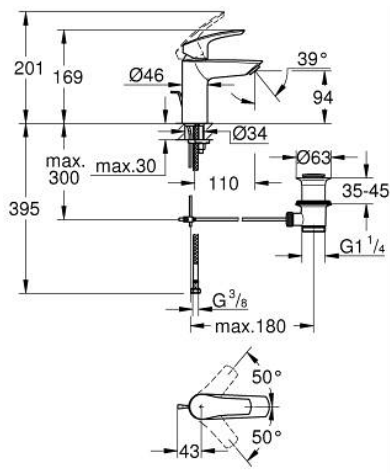

33 265 30D EUROSART SINGLE-LEVER BASIN MIXER 1/2"
S-SIZE

PRODUCT DESCRIPTION

- Colour: chrome
- GROHE SilkMove 28 mm ceramic cartridge
- adjustable flow rate limiter
- with temperature limiter
- GROHE LongLife finish
- Protected Water Ways no contact of water with lead or nickel inside the tap
- GROHE EcoJoy - less water, perfect flow
- maximum flow rate (at 3 bar): 5 l/min
- GROHE FastFixation installation system
- pop-up waste set 1 1/4"
- flexible connection hoses
- professional edition

33 265 30D EUROSART SINGLE-LEVER BASIN MIXER 1/2" S-SIZE

SPARE PARTS, July 2019 – now

- 1: Lever (Spare part-nr. 48548000)
- 2: Cap (Spare part-nr. 46116000)
- 3: Cartridge (Spare part-nr. 48518000)
- 4: Lift rod (Spare part-nr. 65936PD0)
- 5: flow control AUS (Spare part-nr. 42631000)
- 6: Shank mounting kit (Spare part-nr. 46645000)
- 7: Waste set 1 1/4" (Spare part-nr. 28910000)
- 7.1: Plug (Spare part-nr. 07182000)
- 7.2: Eccentric rod (Spare part-nr. 07052000)
- 8: Mounting wrench (Spare part-nr. 19017000)*
- 9: Eccentric rod (Spare part-nr. 07341000)*
- * Optional accessories