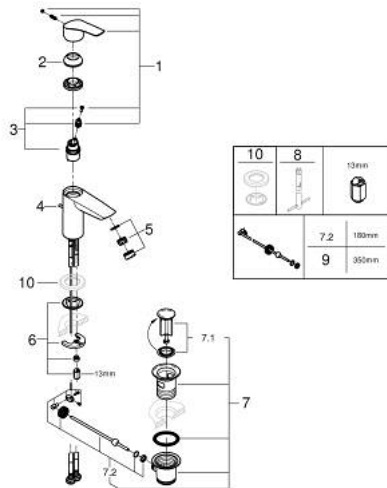

33 265 30D EUROSART SINGLE-LEVER BASIN MIXER 1/2"
S-SIZE

PRODUCT DESCRIPTION

- Colour: chrome
- GROHE SilkMove 28 mm ceramic cartridge
- adjustable flow rate limiter
- with temperature limiter
- GROHE LongLife finish
- Protected Water Ways no contact of water with lead or nickel inside the tap
- GROHE EcoJoy - less water, perfect flow
- maximum flow rate (at 3 bar): 5 l/min
- GROHE FastFixation installation system
- pop-up waste set 1 1/4"
- flexible connection hoses
- professional edition

33 265 30D EUROSART SINGLE-LEVER BASIN MIXER 1/2" S-SIZE

SPARE PARTS, July 2019 – now

- 1: Lever (Spare part-nr. 48548000)
- 2: Cap (Spare part-nr. 46116000)
- 3: Cartridge (Spare part-nr. 48518000)
- 4: Lift rod (Spare part-nr. 65936PD0)
- 5: flow control AUS (Spare part-nr. 42631000)
- 6: Shank mounting kit (Spare part-nr. 46645000)
- 7: Waste set 1 1/4" (Spare part-nr. 28910000)
- 7.1: Plug (Spare part-nr. 07182000)
- 7.2: Eccentric rod (Spare part-nr. 07052000)
- 8: Mounting wrench (Spare part-nr. 19017000)*
- 9: Eccentric rod (Spare part-nr. 07341000)*
- * Optional accessories