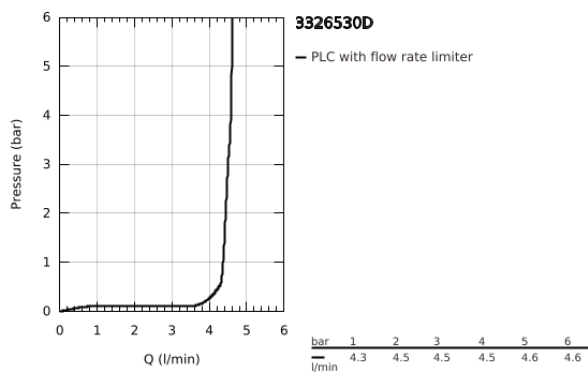

33 265 30D EUROSART SINGLE-LEVER BASIN MIXER 1/2"
S-SIZE

PRODUCT DESCRIPTION

- Colour: chrome
- GROHE SilkMove 28 mm ceramic cartridge
- adjustable flow rate limiter
- with temperature limiter
- GROHE LongLife finish
- Protected Water Ways no contact of water with lead or nickel inside the tap
- GROHE EcoJoy - less water, perfect flow
- maximum flow rate (at 3 bar): 5 l/min
- GROHE FastFixation installation system
- pop-up waste set 1 1/4"
- flexible connection hoses
- professional edition

33 265 30D EUROSART SINGLE-LEVER BASIN MIXER 1/2" S-SIZE

SPARE PARTS, July 2019 – now

- 1: Lever (Spare part-nr. 48548000)
- 2: Cap (Spare part-nr. 46116000)
- 3: Cartridge (Spare part-nr. 48518000)
- 4: Lift rod (Spare part-nr. 65936PD0)
- 5: flow control AUS (Spare part-nr. 42631000)
- 6: Shank mounting kit (Spare part-nr. 46645000)
- 7: Waste set 1 1/4" (Spare part-nr. 28910000)
- 7.1: Plug (Spare part-nr. 07182000)
- 7.2: Eccentric rod (Spare part-nr. 07052000)
- 8: Mounting wrench (Spare part-nr. 19017000)*
- 9: Eccentric rod (Spare part-nr. 07341000)*
- * Optional accessories