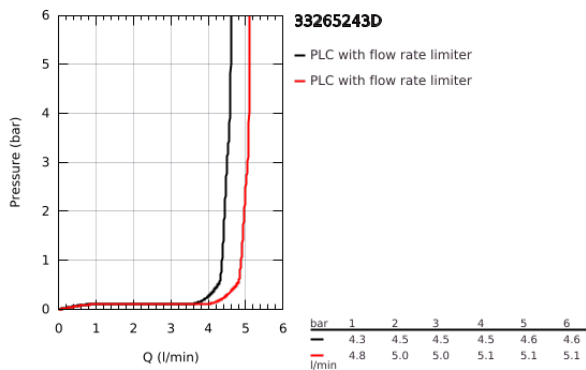

33 265 243 D **EUROSMART SINGLE-LEVER BASIN MIXER 1/2"**
S-SIZE

PRODUCT DESCRIPTION

- Colour: matte black
- GROHE SilkMove 28 mm ceramic cartridge
- adjustable flow rate limiter
- with temperature limiter
- GROHE LongLife finish
- GROHE EcoJoy - less water, perfect flow
- maximum flow rate (at 3 bar): 5 l/min
- Protected Water Ways no contact of water with lead or nickel inside the tap
- GROHE FastFixation installation system
- flexible connection hoses
- pop-up waste set 1 1/4"

33 265 243 D EUROSMART SINGLE-LEVER BASIN MIXER 1/2" S-SIZE

SPARE PARTS, February 2023 – now

- 1: Lever (Spare part-nr. 485482430)
- 2: cap (Spare part-nr. 461162430)
- 3: Cartridge (Spare part-nr. 48518000)
- 4: lift rod (Spare part-nr. 659362430)
- 5: Mousseur (Spare part-nr. 481592430)
- 6: Shank mounting kit (Spare part-nr. 46645000)
- 7: Waste set 1 1/4" (Spare part-nr. 289102430)
- 7.1: Plug (Spare part-nr. 071822430)
- 7.2: Eccentric rod (Spare part-nr. 07052000)
- 8: Mounting wrench (Spare part-nr. 19017000)*
- 9: Eccentric rod (Spare part-nr. 07341000)*
- * Optional accessories