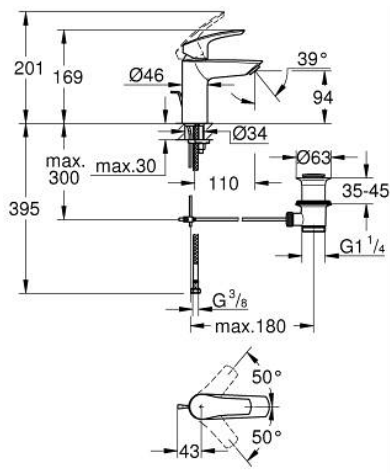

33 265 243 D **EUROSMART SINGLE-LEVER BASIN MIXER 1/2"**
S-SIZE

PRODUCT DESCRIPTION

- Colour: matte black
- GROHE SilkMove 28 mm ceramic cartridge
- adjustable flow rate limiter
- with temperature limiter
- GROHE LongLife finish
- GROHE EcoJoy - less water, perfect flow
- maximum flow rate (at 3 bar): 5 l/min
- Protected Water Ways no contact of water with lead or nickel inside the tap
- GROHE FastFixation installation system
- flexible connection hoses
- pop-up waste set 1 1/4"

33 265 243 D EUROSMART SINGLE-LEVER BASIN MIXER 1/2" S-SIZE

SPARE PARTS, February 2023 – now

- 1: Lever (Spare part-nr. 485482430)
- 2: cap (Spare part-nr. 461162430)
- 3: Cartridge (Spare part-nr. 48518000)
- 4: lift rod (Spare part-nr. 659362430)
- 5: Mousseur (Spare part-nr. 481592430)
- 6: Shank mounting kit (Spare part-nr. 46645000)
- 7: Waste set 1 1/4" (Spare part-nr. 289102430)
- 7.1: Plug (Spare part-nr. 071822430)
- 7.2: Eccentric rod (Spare part-nr. 07052000)
- 8: Mounting wrench (Spare part-nr. 19017000)*
- 9: Eccentric rod (Spare part-nr. 07341000)*
- * Optional accessories