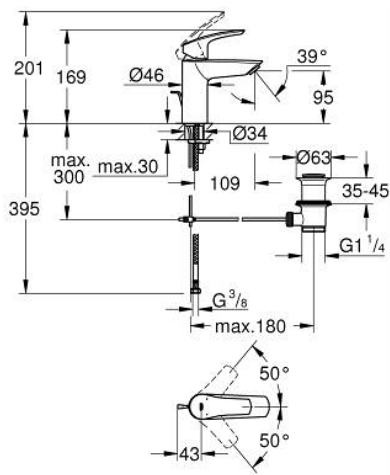

33 265 243 D **EUROSMART SINGLE-LEVER BASIN MIXER 1/2"**
S-SIZE

PRODUCT DESCRIPTION

- Colour: matte black
- GROHE SilkMove 28 mm ceramic cartridge
- adjustable flow rate limiter
- with temperature limiter
- GROHE LongLife finish
- GROHE EcoJoy - less water, perfect flow
- maximum flow rate (at 3 bar): 5 l/min
- Protected Water Ways no contact of water with lead or nickel inside the tap
- GROHE FastFixation installation system
- flexible connection hoses
- pop-up waste set 1 1/4"

33 265 243 D EUROSMART SINGLE-LEVER BASIN MIXER 1/2" S-SIZE

SPARE PARTS, February 2023 – now

- 1: Lever (Spare part-nr. 485482430)
- 2: cap (Spare part-nr. 461162430)
- 3: Cartridge (Spare part-nr. 48518000)
- 4: lift rod (Spare part-nr. 659362430)
- 5: Mousseur (Spare part-nr. 481592430)
- 6: Shank mounting kit (Spare part-nr. 46645000)
- 7: Waste set 1 1/4" (Spare part-nr. 289102430)
- 7.1: Plug (Spare part-nr. 071822430)
- 7.2: Eccentric rod (Spare part-nr. 07052000)
- 8: Mounting wrench (Spare part-nr. 19017000)*
- 9: Eccentric rod (Spare part-nr. 07341000)*
- * Optional accessories