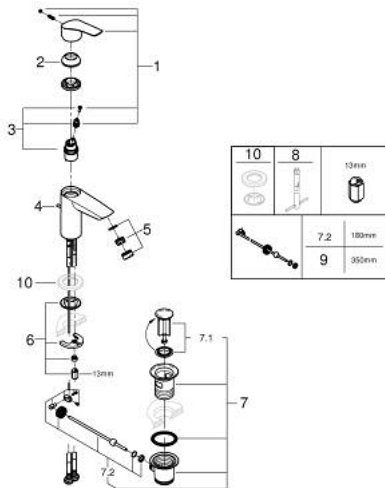

33 265 243 D **EUROSMART SINGLE-LEVER BASIN MIXER 1/2"**
S-SIZE

PRODUCT DESCRIPTION

- Colour: matte black
- GROHE SilkMove 28 mm ceramic cartridge
- adjustable flow rate limiter
- with temperature limiter
- GROHE LongLife finish
- GROHE EcoJoy - less water, perfect flow
- maximum flow rate (at 3 bar): 5 l/min
- Protected Water Ways no contact of water with lead or nickel inside the tap
- GROHE FastFixation installation system
- flexible connection hoses
- pop-up waste set 1 1/4"

33 265 243 D EUROSMART SINGLE-LEVER BASIN MIXER 1/2" S-SIZE

SPARE PARTS, February 2023 – now

- 1: Lever (Spare part-nr. 485482430)
- 2: cap (Spare part-nr. 461162430)
- 3: Cartridge (Spare part-nr. 48518000)
- 4: lift rod (Spare part-nr. 659362430)
- 5: Mousseur (Spare part-nr. 481592430)
- 6: Shank mounting kit (Spare part-nr. 46645000)
- 7: Waste set 1 1/4" (Spare part-nr. 289102430)
- 7.1: Plug (Spare part-nr. 071822430)
- 7.2: Eccentric rod (Spare part-nr. 07052000)
- 8: Mounting wrench (Spare part-nr. 19017000)*
- 9: Eccentric rod (Spare part-nr. 07341000)*
- * Optional accessories