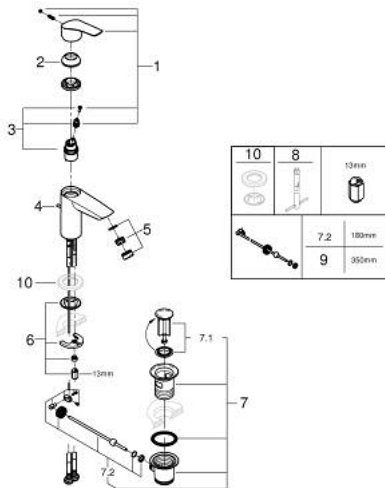

33 265 243 3 **EUROSMART SINGLE-LEVER BASIN MIXER 1/2"**
S-SIZE

PRODUCT DESCRIPTION

- Colour: matte black
- GROHE SilkMove 28 mm ceramic cartridge
- adjustable flow rate limiter
- with temperature limiter
- GROHE EcoJoy - less water, perfect flow
- maximum flow rate (at 3 bar): 5 l/min
- Protected Water Ways no contact of water with lead or nickel inside the tap
- GROHE FastFixation installation system
- flexible connection hoses
- pop-up waste set 1 1/4"

33 265 243 3 EUROSMART SINGLE-LEVER BASIN MIXER 1/2" S-SIZE

SPARE PARTS, February 2023 – now

- 1: Lever (Spare part-nr. 485482430)
- 2: cap (Spare part-nr. 461162430)
- 3: Cartridge (Spare part-nr. 48518000)
- 4: lift rod (Spare part-nr. 659362430)
- 5: Mousseur (Spare part-nr. 481592430)
- 6: Shank mounting kit (Spare part-nr. 46645000)
- 7: Waste set 1 1/4" (Spare part-nr. 289102430)
- 7.1: Plug (Spare part-nr. 071822430)
- 7.2: Eccentric rod (Spare part-nr. 07052000)
- 8: Mounting wrench (Spare part-nr. 19017000)*
- 9: Eccentric rod (Spare part-nr. 07341000)*
- * Optional accessories