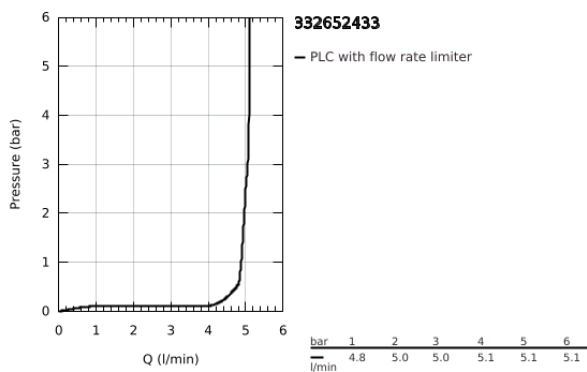

33 265 243 3 **EUROSMART SINGLE-LEVER BASIN MIXER 1/2"**
S-SIZE

PRODUCT DESCRIPTION

- Colour: matte black
- GROHE SilkMove 28 mm ceramic cartridge
- adjustable flow rate limiter
- with temperature limiter
- GROHE EcoJoy - less water, perfect flow
- maximum flow rate (at 3 bar): 5 l/min
- Protected Water Ways no contact of water with lead or nickel inside the tap
- GROHE FastFixation installation system
- flexible connection hoses
- pop-up waste set 1 1/4"

33 265 243 3 **EUROSMART SINGLE-LEVER BASIN MIXER 1/2"**
S-SIZE

SPARE PARTS, February 2023 – now

- 1: Lever (Spare part-nr. 485482430)
- 2: cap (Spare part-nr. 461162430)
- 3: Cartridge (Spare part-nr. 48518000)
- 4: lift rod (Spare part-nr. 659362430)
- 5: Mousseur (Spare part-nr. 481592430)
- 6: Shank mounting kit (Spare part-nr. 46645000)
- 7: Waste set 1 1/4" (Spare part-nr. 289102430)
- 7.1: Plug (Spare part-nr. 071822430)
- 7.2: Eccentric rod (Spare part-nr. 07052000)
- 8: Mounting wrench (Spare part-nr. 19017000)*
- 9: Eccentric rod (Spare part-nr. 07341000)*
- * Optional accessories