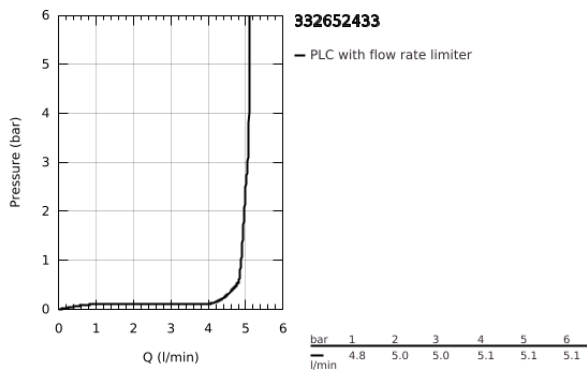

33 265 243 3 **EUROSMART SINGLE-LEVER BASIN MIXER 1/2"**
S-SIZE

PRODUCT DESCRIPTION

- Colour: matte black
- GROHE SilkMove 28 mm ceramic cartridge
- adjustable flow rate limiter
- with temperature limiter
- GROHE EcoJoy - less water, perfect flow
- maximum flow rate (at 3 bar): 5 l/min
- Protected Water Ways no contact of water with lead or nickel inside the tap
- GROHE FastFixation installation system
- flexible connection hoses
- pop-up waste set 1 1/4"

33 265 243 3 EUROSMART SINGLE-LEVER BASIN MIXER 1/2" S-SIZE

SPARE PARTS, February 2023 – now

- 1: Lever (Spare part-nr. 485482430)
- 2: cap (Spare part-nr. 461162430)
- 3: Cartridge (Spare part-nr. 48518000)
- 4: lift rod (Spare part-nr. 659362430)
- 5: Mousseur (Spare part-nr. 481592430)
- 6: Shank mounting kit (Spare part-nr. 46645000)
- 7: Waste set 1 1/4" (Spare part-nr. 289102430)
- 7.1: Plug (Spare part-nr. 071822430)
- 7.2: Eccentric rod (Spare part-nr. 07052000)
- 8: Mounting wrench (Spare part-nr. 19017000)*
- 9: Eccentric rod (Spare part-nr. 07341000)*
- * Optional accessories