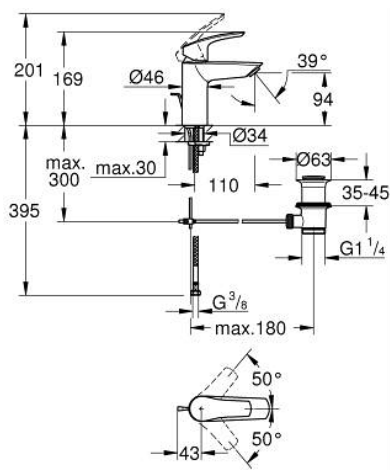

33 265 243 3 **EUROSMART SINGLE-LEVER BASIN MIXER 1/2"**
S-SIZE

PRODUCT DESCRIPTION

- Colour: matte black
- GROHE SilkMove 28 mm ceramic cartridge
- adjustable flow rate limiter
- with temperature limiter
- GROHE EcoJoy - less water, perfect flow
- maximum flow rate (at 3 bar): 5 l/min
- Protected Water Ways no contact of water with lead or nickel inside the tap
- GROHE FastFixation installation system
- flexible connection hoses
- pop-up waste set 1 1/4"

33 265 243 3 **EUROSMART SINGLE-LEVER BASIN MIXER 1/2"**
S-SIZE

SPARE PARTS, February 2023 – now

- 1: Lever (Spare part-nr. 485482430)
- 2: cap (Spare part-nr. 461162430)
- 3: Cartridge (Spare part-nr. 48518000)
- 4: lift rod (Spare part-nr. 659362430)
- 5: Mousseur (Spare part-nr. 481592430)
- 6: Shank mounting kit (Spare part-nr. 46645000)
- 7: Waste set 1 1/4" (Spare part-nr. 289102430)
- 7.1: Plug (Spare part-nr. 071822430)
- 7.2: Eccentric rod (Spare part-nr. 07052000)
- 8: Mounting wrench (Spare part-nr. 19017000)*
- 9: Eccentric rod (Spare part-nr. 07341000)*
- * Optional accessories