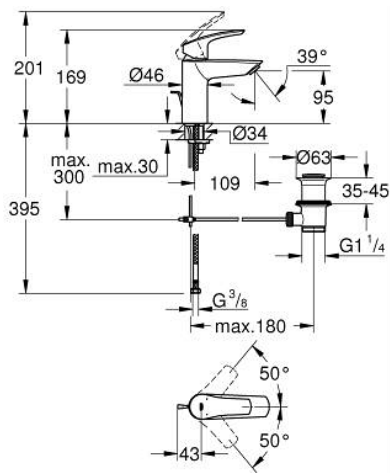

33 265 243 3 **EUROSMART SINGLE-LEVER BASIN MIXER 1/2"**
S-SIZE

PRODUCT DESCRIPTION

- Colour: matte black
- GROHE SilkMove 28 mm ceramic cartridge
- adjustable flow rate limiter
- with temperature limiter
- GROHE EcoJoy - less water, perfect flow
- maximum flow rate (at 3 bar): 5 l/min
- Protected Water Ways no contact of water with lead or nickel inside the tap
- GROHE FastFixation installation system
- flexible connection hoses
- pop-up waste set 1 1/4"

33 265 243 3 EUROSMART SINGLE-LEVER BASIN MIXER 1/2" S-SIZE

SPARE PARTS, February 2023 – now

- 1: Lever (Spare part-nr. 485482430)
- 2: cap (Spare part-nr. 461162430)
- 3: Cartridge (Spare part-nr. 48518000)
- 4: lift rod (Spare part-nr. 659362430)
- 5: Mousseur (Spare part-nr. 481592430)
- 6: Shank mounting kit (Spare part-nr. 46645000)
- 7: Waste set 1 1/4" (Spare part-nr. 289102430)
- 7.1: Plug (Spare part-nr. 071822430)
- 7.2: Eccentric rod (Spare part-nr. 07052000)
- 8: Mounting wrench (Spare part-nr. 19017000)*
- 9: Eccentric rod (Spare part-nr. 07341000)*
- * Optional accessories