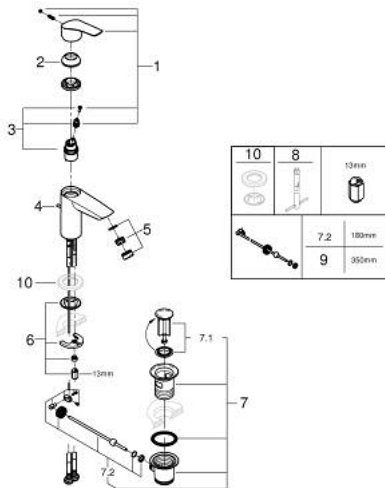

33 265 243 3 **EUROSMART SINGLE-LEVER BASIN MIXER 1/2"**
S-SIZE

PRODUCT DESCRIPTION

- Colour: matte black
- GROHE SilkMove 28 mm ceramic cartridge
- adjustable flow rate limiter
- with temperature limiter
- GROHE EcoJoy - less water, perfect flow
- maximum flow rate (at 3 bar): 5 l/min
- Protected Water Ways no contact of water with lead or nickel inside the tap
- GROHE FastFixation installation system
- flexible connection hoses
- pop-up waste set 1 1/4"

33 265 243 3 **EUROSMART SINGLE-LEVER BASIN MIXER 1/2"**
S-SIZE

SPARE PARTS, February 2023 – now

- 1: Lever (Spare part-nr. 485482430)
- 2: cap (Spare part-nr. 461162430)
- 3: Cartridge (Spare part-nr. 48518000)
- 4: lift rod (Spare part-nr. 659362430)
- 5: Mousseur (Spare part-nr. 481592430)
- 6: Shank mounting kit (Spare part-nr. 46645000)
- 7: Waste set 1 1/4" (Spare part-nr. 289102430)
- 7.1: Plug (Spare part-nr. 071822430)
- 7.2: Eccentric rod (Spare part-nr. 07052000)
- 8: Mounting wrench (Spare part-nr. 19017000)*
- 9: Eccentric rod (Spare part-nr. 07341000)*
- * Optional accessories