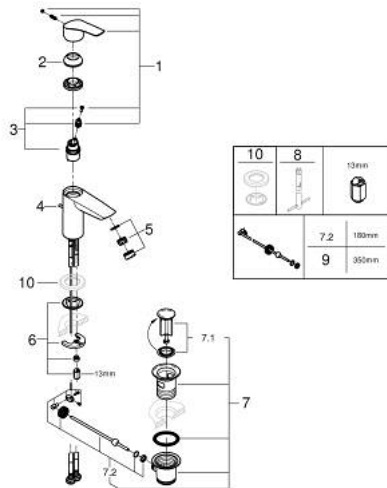

33 265 003 **EUROSMART SINGLE-LEVER BASIN MIXER 1/2"**
S-SIZE

PRODUCT DESCRIPTION

- Colour: chrome
- GROHE SilkMove 28 mm ceramic cartridge
- adjustable flow rate limiter
- with temperature limiter
- GROHE LongLife finish
- GROHE EcoJoy - less water, perfect flow
- maximum flow rate (at 3 bar): 5 l/min
- Protected Water Ways no contact of water with lead or nickel inside the tap
- GROHE FastFixation installation system
- flexible connection hoses
- pop-up waste set 1 1/4"

33 265 003 EUROSMART SINGLE-LEVER BASIN MIXER 1/2" S-SIZE

SPARE PARTS, July 2019 – August 2024

- 1: Lever (Spare part-nr. 48548000)
 - 2: Cap (Spare part-nr. 46116000)
 - 3: Cartridge (Spare part-nr. 48518000)
 - 4: Lift rod (Spare part-nr. 65936PDO)
 - 5: Mousseur (Spare part-nr. 48159000)
 - 6: Shank mounting kit (Spare part-nr. 46645000)
 - 7: Waste set 1 1/4" (Spare part-nr. 28910000)
 - 7.1: Plug (Spare part-nr. 07182000)
 - 7.2: Eccentric rod (Spare part-nr. 07052000)
 - 8: Mounting wrench (Spare part-nr. 19017000)*
 - 9: Eccentric rod (Spare part-nr. 07341000)*
 - 10: Base plate (Spare part-nr. 48165000)*
- * Optional accessories