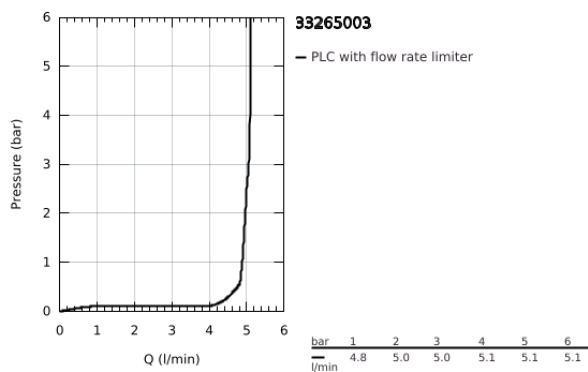

33 265 003 **EUROSMART SINGLE-LEVER BASIN MIXER 1/2"**
S-SIZE

PRODUCT DESCRIPTION

- Colour: chrome
- GROHE SilkMove 28 mm ceramic cartridge
- adjustable flow rate limiter
- with temperature limiter
- GROHE LongLife finish
- GROHE EcoJoy - less water, perfect flow
- maximum flow rate (at 3 bar): 5 l/min
- Protected Water Ways no contact of water with lead or nickel inside the tap
- GROHE FastFixation installation system
- flexible connection hoses
- pop-up waste set 1 1/4"

33 265 003 EUROSMART SINGLE-LEVER BASIN MIXER 1/2" S-SIZE

SPARE PARTS, July 2019 – August 2024

- 1: Lever (Spare part-nr. 48548000)
 - 2: Cap (Spare part-nr. 46116000)
 - 3: Cartridge (Spare part-nr. 48518000)
 - 4: Lift rod (Spare part-nr. 65936PDO)
 - 5: Mousseur (Spare part-nr. 48159000)
 - 6: Shank mounting kit (Spare part-nr. 46645000)
 - 7: Waste set 1 1/4" (Spare part-nr. 28910000)
 - 7.1: Plug (Spare part-nr. 07182000)
 - 7.2: Eccentric rod (Spare part-nr. 07052000)
 - 8: Mounting wrench (Spare part-nr. 19017000)*
 - 9: Eccentric rod (Spare part-nr. 07341000)*
 - 10: Base plate (Spare part-nr. 48165000)*
- * Optional accessories