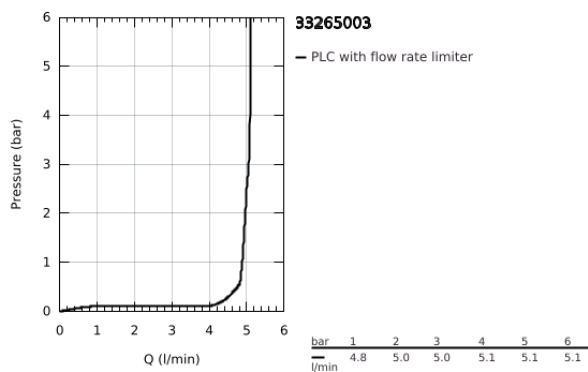

33 265 003 **EUROSMART SINGLE-LEVER BASIN MIXER 1/2"**  
**S-SIZE**

**PRODUCT DESCRIPTION**

- Colour: chrome
- GROHE SilkMove 28 mm ceramic cartridge
- adjustable flow rate limiter
- with temperature limiter
- GROHE LongLife finish
- GROHE EcoJoy - less water, perfect flow
- maximum flow rate (at 3 bar): 5 l/min
- Protected Water Ways no contact of water with lead or nickel inside the tap
- GROHE FastFixation installation system
- flexible connection hoses
- pop-up waste set 1 1/4"

## 33 265 003 EUROSMART SINGLE-LEVER BASIN MIXER 1/2" S-SIZE