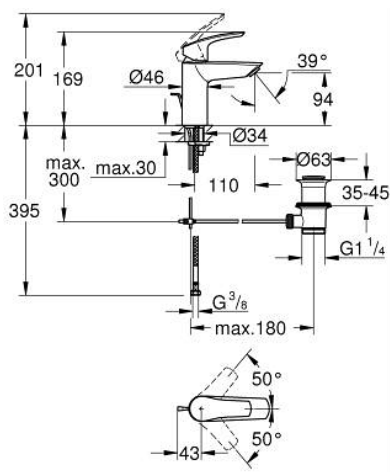

33 265 003 **EUROSMART SINGLE-LEVER BASIN MIXER 1/2"**
S-SIZE

PRODUCT DESCRIPTION

- Colour: chrome
- GROHE SilkMove 28 mm ceramic cartridge
- adjustable flow rate limiter
- with temperature limiter
- GROHE LongLife finish
- GROHE EcoJoy - less water, perfect flow
- maximum flow rate (at 3 bar): 5 l/min
- Protected Water Ways no contact of water with lead or nickel inside the tap
- GROHE FastFixation installation system
- flexible connection hoses
- pop-up waste set 1 1/4"

33 265 003 EUROSMART SINGLE-LEVER BASIN MIXER 1/2" S-SIZE

SPARE PARTS, July 2019 – August 2024

- 1: Lever (Spare part-nr. 48548000)
 - 2: Cap (Spare part-nr. 46116000)
 - 3: Cartridge (Spare part-nr. 48518000)
 - 4: Lift rod (Spare part-nr. 65936PDO)
 - 5: Mousseur (Spare part-nr. 48159000)
 - 6: Shank mounting kit (Spare part-nr. 46645000)
 - 7: Waste set 1 1/4" (Spare part-nr. 28910000)
 - 7.1: Plug (Spare part-nr. 07182000)
 - 7.2: Eccentric rod (Spare part-nr. 07052000)
 - 8: Mounting wrench (Spare part-nr. 19017000)*
 - 9: Eccentric rod (Spare part-nr. 07341000)*
 - 10: Base plate (Spare part-nr. 48165000)*
- * Optional accessories