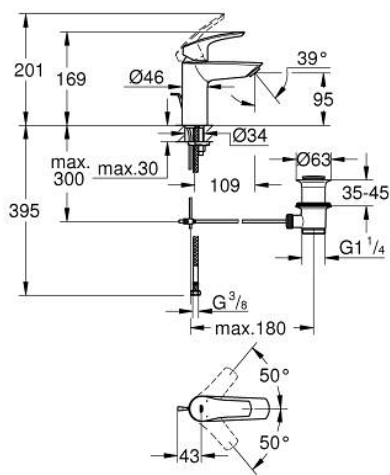

33 265 003 **EUROSMART SINGLE-LEVER BASIN MIXER 1/2"**  
**S-SIZE**

**PRODUCT DESCRIPTION**

- Colour: chrome
- GROHE SilkMove 28 mm ceramic cartridge
- adjustable flow rate limiter
- with temperature limiter
- GROHE LongLife finish
- GROHE EcoJoy - less water, perfect flow
- maximum flow rate (at 3 bar): 5 l/min
- Protected Water Ways no contact of water with lead or nickel inside the tap
- GROHE FastFixation installation system
- flexible connection hoses
- pop-up waste set 1 1/4"

## 33 265 003 EUROSMART SINGLE-LEVER BASIN MIXER 1/2" S-SIZE

### SPARE PARTS, July 2019 – August 2024

- 1: Lever (Spare part-nr. 48548000)
  - 2: Cap (Spare part-nr. 46116000)
  - 3: Cartridge (Spare part-nr. 48518000)
  - 4: Lift rod (Spare part-nr. 65936PDO)
  - 5: Mousseur (Spare part-nr. 48159000)
  - 6: Shank mounting kit (Spare part-nr. 46645000)
  - 7: Waste set 1 1/4" (Spare part-nr. 28910000)
  - 7.1: Plug (Spare part-nr. 07182000)
  - 7.2: Eccentric rod (Spare part-nr. 07052000)
  - 8: Mounting wrench (Spare part-nr. 19017000)\*
  - 9: Eccentric rod (Spare part-nr. 07341000)\*
  - 10: Base plate (Spare part-nr. 48165000)\*
- \* Optional accessories