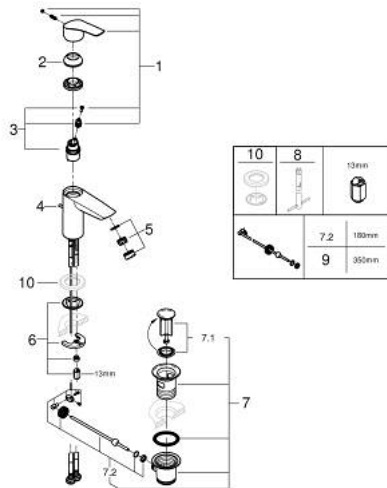

33 265 003 **EUROSMART SINGLE-LEVER BASIN MIXER 1/2"**  
**S-SIZE**

**PRODUCT DESCRIPTION**

- Colour: chrome
- GROHE SilkMove 28 mm ceramic cartridge
- adjustable flow rate limiter
- with temperature limiter
- GROHE LongLife finish
- GROHE EcoJoy - less water, perfect flow
- maximum flow rate (at 3 bar): 5 l/min
- Protected Water Ways no contact of water with lead or nickel inside the tap
- GROHE FastFixation installation system
- flexible connection hoses
- pop-up waste set 1 1/4"

## 33 265 003 EUROSMART SINGLE-LEVER BASIN MIXER 1/2" S-SIZE

### SPARE PARTS, July 2019 – August 2024

- 1: Lever (Spare part-nr. 48548000)
  - 2: Cap (Spare part-nr. 46116000)
  - 3: Cartridge (Spare part-nr. 48518000)
  - 4: Lift rod (Spare part-nr. 65936PDO)
  - 5: Mousseur (Spare part-nr. 48159000)
  - 6: Shank mounting kit (Spare part-nr. 46645000)
  - 7: Waste set 1 1/4" (Spare part-nr. 28910000)
  - 7.1: Plug (Spare part-nr. 07182000)
  - 7.2: Eccentric rod (Spare part-nr. 07052000)
  - 8: Mounting wrench (Spare part-nr. 19017000)\*
  - 9: Eccentric rod (Spare part-nr. 07341000)\*
  - 10: Base plate (Spare part-nr. 48165000)\*
- \* Optional accessories