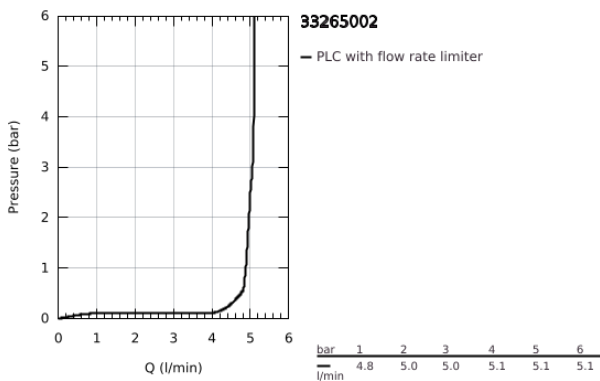

33 265 002 **EUROSMART SINGLE-LEVER BASIN MIXER 1/2"**
S-SIZE

PRODUCT DESCRIPTION

- Colour: chrome
- GROHE SilkMove 35 mm ceramic cartridge
- adjustable flow rate limiter
- with temperature limiter
- GROHE LongLife finish
- GROHE EcoJoy - less water, perfect flow
- maximum flow rate (at 3 bar): 5 l/min
- GROHE FastFixation installation system
- pop-up waste set 1 1/4"
- flexible connection hoses

33 265 002 **EUROSMART SINGLE-LEVER BASIN MIXER 1/2"**
S-SIZE

SPARE PARTS, October 2013 – now

- 1: Lever (Spare part-nr. 46897000)
- 2: Cap (Spare part-nr. 46492000)
- 3: Screw coupling (Spare part-nr. 46460000)
- 4: Cartridge (Spare part-nr. 46374000)
- 5: Pop-up rod (Spare part-nr. 06329000)
- 6: Mousseur (Spare part-nr. 48159000)
- 7: Shank mounting kit (Spare part-nr. 46671000)
- 8: Waste set 1 1/4" (Spare part-nr. 28910000)
- 8.1: Plug (Spare part-nr. 07182000)
- 8.2: Eccentric rod (Spare part-nr. 07052000)
- 9: Socket Spanner (Spare part-nr. 19332000)*
- 10: Mounting wrench (Spare part-nr. 19017000)*
- 11: Eccentric rod (Spare part-nr. 07341000)*