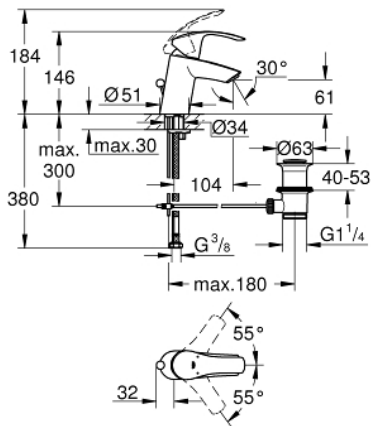

33 265 002 **EUROSMART SINGLE-LEVER BASIN MIXER 1/2"**
S-SIZE

PRODUCT DESCRIPTION

- Colour: chrome
- GROHE SilkMove 35 mm ceramic cartridge
- adjustable flow rate limiter
- with temperature limiter
- GROHE LongLife finish
- GROHE EcoJoy - less water, perfect flow
- maximum flow rate (at 3 bar): 5 l/min
- GROHE FastFixation installation system
- pop-up waste set 1 1/4"
- flexible connection hoses

33 265 002 **EUROSMART SINGLE-LEVER BASIN MIXER 1/2"**
S-SIZE

SPARE PARTS, October 2013 – now

- 1: Lever (Spare part-nr. 46897000)
- 2: Cap (Spare part-nr. 46492000)
- 3: Screw coupling (Spare part-nr. 46460000)
- 4: Cartridge (Spare part-nr. 46374000)
- 5: Pop-up rod (Spare part-nr. 06329000)
- 6: Mousseur (Spare part-nr. 48159000)
- 7: Shank mounting kit (Spare part-nr. 46671000)
- 8: Waste set 1 1/4" (Spare part-nr. 28910000)
- 8.1: Plug (Spare part-nr. 07182000)
- 8.2: Eccentric rod (Spare part-nr. 07052000)
- 9: Socket Spanner (Spare part-nr. 19332000)*
- 10: Mounting wrench (Spare part-nr. 19017000)*
- 11: Eccentric rod (Spare part-nr. 07341000)*