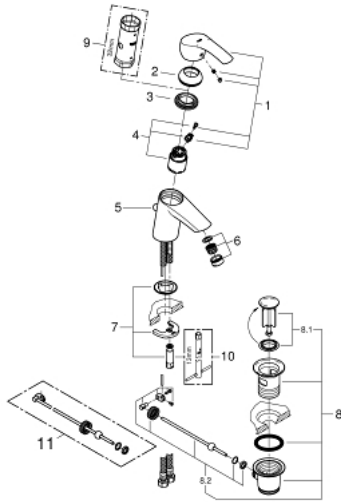

33 265 002 **EUROSMART SINGLE-LEVER BASIN MIXER 1/2"**
S-SIZE

PRODUCT DESCRIPTION

- Colour: chrome
- GROHE SilkMove 35 mm ceramic cartridge
- adjustable flow rate limiter
- with temperature limiter
- GROHE LongLife finish
- GROHE EcoJoy - less water, perfect flow
- maximum flow rate (at 3 bar): 5 l/min
- GROHE FastFixation installation system
- pop-up waste set 1 1/4"
- flexible connection hoses

33 265 002 **EUROSMART SINGLE-LEVER BASIN MIXER 1/2"**
S-SIZE

SPARE PARTS, October 2013 – now

- 1: Lever (Spare part-nr. 46897000)
- 2: Cap (Spare part-nr. 46492000)
- 3: Screw coupling (Spare part-nr. 46460000)
- 4: Cartridge (Spare part-nr. 46374000)
- 5: Pop-up rod (Spare part-nr. 06329000)
- 6: Mousseur (Spare part-nr. 48159000)
- 7: Shank mounting kit (Spare part-nr. 46671000)
- 8: Waste set 1 1/4" (Spare part-nr. 28910000)
- 8.1: Plug (Spare part-nr. 07182000)
- 8.2: Eccentric rod (Spare part-nr. 07052000)
- 9: Socket Spanner (Spare part-nr. 19332000)*
- 10: Mounting wrench (Spare part-nr. 19017000)*
- 11: Eccentric rod (Spare part-nr. 07341000)*