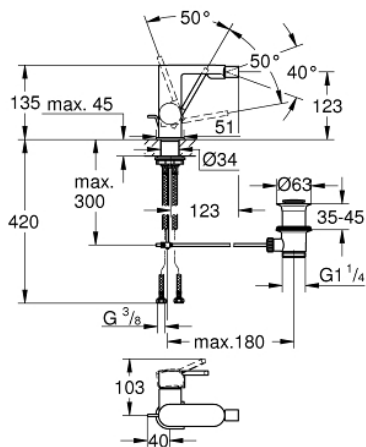

33 241 003 GROHE PLUS SINGLE-LEVER BIDET MIXER 1/2"

PRODUCT DESCRIPTION

- Colour: chrome
- GROHE SilkMove 28 mm ceramic cartridge
- with temperature limiter
- GROHE LongLife finish
- rapid installation system
- ball-joint mousseur
- pop-up waste set 1 1/4"
- flexible connection hoses

33 241 003 GROHE PLUS SINGLE-LEVER BIDET MIXER 1/2"

SPARE PARTS, August 2018 – now

- 1: Cartridge (Spare part-nr. 46963000)
 - 2: Flow control set (Spare part-nr. 48470000)
 - 3: Pop-up rod (Spare part-nr. 46739000)
 - 4: Shank fastening assembly (Spare part-nr. 48384000)
 - 5: Waste set 1 1/4" (Spare part-nr. 28910000)
 - 5.1: Plug (Spare part-nr. 07182000)
 - 5.2: Eccentric rod (Spare part-nr. 07052000)
 - 6: Eccentric rod (Spare part-nr. 07341000)*
- * Optional accessories