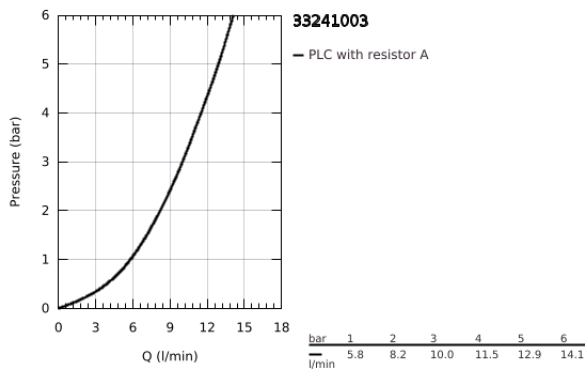

33 241 003 GROHE PLUS SINGLE-LEVER BIDET MIXER 1/2"

PRODUCT DESCRIPTION

- Colour: chrome
- GROHE SilkMove 28 mm ceramic cartridge
- with temperature limiter
- GROHE LongLife finish
- rapid installation system
- ball-joint mousseur
- pop-up waste set 1 1/4"
- flexible connection hoses

33 241 003 GROHE PLUS SINGLE-LEVER BIDET MIXER 1/2"

SPARE PARTS, August 2018 – now

- 1: Cartridge (Spare part-nr. 46963000)
 - 2: Flow control set (Spare part-nr. 48470000)
 - 3: Pop-up rod (Spare part-nr. 46739000)
 - 4: Shank fastening assembly (Spare part-nr. 48384000)
 - 5: Waste set 1 1/4" (Spare part-nr. 28910000)
 - 5.1: Plug (Spare part-nr. 07182000)
 - 5.2: Eccentric rod (Spare part-nr. 07052000)
 - 6: Eccentric rod (Spare part-nr. 07341000)*
- * Optional accessories