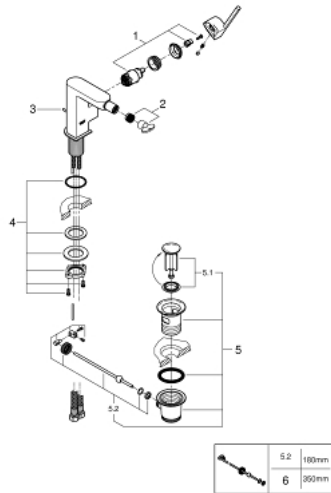

33 241 003 GROHE PLUS SINGLE-LEVER BIDET MIXER 1/2"

PRODUCT DESCRIPTION

- Colour: chrome
- GROHE SilkMove 28 mm ceramic cartridge
- with temperature limiter
- GROHE LongLife finish
- rapid installation system
- ball-joint mousseur
- pop-up waste set 1 1/4"
- flexible connection hoses

33 241 003 GROHE PLUS SINGLE-LEVER BIDET MIXER 1/2"

SPARE PARTS, August 2018 – now

- 1: Cartridge (Spare part-nr. 46963000)
 - 2: Flow control set (Spare part-nr. 48470000)
 - 3: Pop-up rod (Spare part-nr. 46739000)
 - 4: Shank fastening assembly (Spare part-nr. 48384000)
 - 5: Waste set 1 1/4" (Spare part-nr. 28910000)
 - 5.1: Plug (Spare part-nr. 07182000)
 - 5.2: Eccentric rod (Spare part-nr. 07052000)
 - 6: Eccentric rod (Spare part-nr. 07341000)*
- * Optional accessories