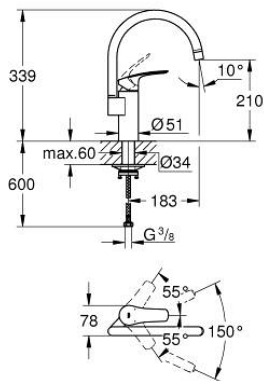

33 202 30D EUROSMART SINGLE-LEVER SINK MIXER 1/2"

PRODUCT DESCRIPTION

- Colour: chrome
- high spout
- GROHE LongLife finish
- GROHE SilkMove 35 mm ceramic cartridge
- integrated temperature limiter
- mousseur
- adjustable flow rate limiter
- swivel tubular spout, swivel area 150°
- Protected Water Ways no contact of water with lead or nickel inside the tap
- flexible connection hoses
- metal fixation set
- maximum flow rate (at 3 bar): 5 l/min
- professional edition

33 202 30D EUROSART SINGLE-LEVER SINK MIXER 1/2"

SPARE PARTS, September 2019 – now

- 1: Lever (Spare part-nr. 48530000)
- 2: Cap (Spare part-nr. 46492000)
- 3: Screw ring (Spare part-nr. 46815000)
- 4: Cartridge (Spare part-nr. 46374000)
- 5: Mousseur (Spare part-nr. 48419000)
- 6: Mounting set (Spare part-nr. 48477000)
- 7: Safety ring (Spare part-nr. 4826600M)
- 8: Socket Spanner (Spare part-nr. 19332000)*