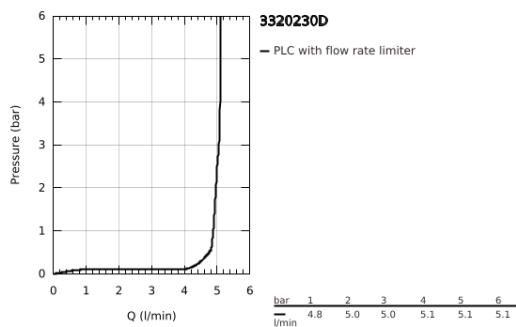

33 202 30D EUROSMART SINGLE-LEVER SINK MIXER 1/2"

PRODUCT DESCRIPTION

- Colour: chrome
- high spout
- GROHE LongLife finish
- GROHE SilkMove 35 mm ceramic cartridge
- integrated temperature limiter
- mousseur
- adjustable flow rate limiter
- swivel tubular spout, swivel area 150°
- Protected Water Ways no contact of water with lead or nickel inside the tap
- flexible connection hoses
- metal fixation set
- maximum flow rate (at 3 bar): 5 l/min
- professional edition

33 202 30D EUROSART SINGLE-LEVER SINK MIXER 1/2"

SPARE PARTS, September 2019 – now

- 1: Lever (Spare part-nr. 48530000)
- 2: Cap (Spare part-nr. 46492000)
- 3: Screw ring (Spare part-nr. 46815000)
- 4: Cartridge (Spare part-nr. 46374000)
- 5: Mousseur (Spare part-nr. 48419000)
- 6: Mounting set (Spare part-nr. 48477000)
- 7: Safety ring (Spare part-nr. 4826600M)
- 8: Socket Spanner (Spare part-nr. 19332000)*