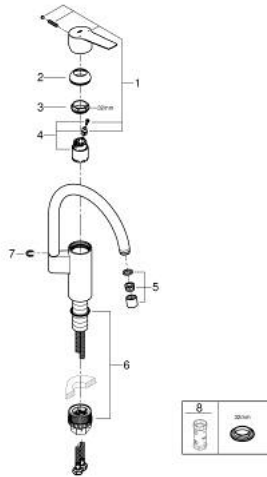

33 202 30D EUROSMART SINGLE-LEVER SINK MIXER 1/2"

PRODUCT DESCRIPTION

- Colour: chrome
- high spout
- GROHE LongLife finish
- GROHE SilkMove 35 mm ceramic cartridge
- integrated temperature limiter
- mousseur
- adjustable flow rate limiter
- swivel tubular spout, swivel area 150°
- Protected Water Ways no contact of water with lead or nickel inside the tap
- flexible connection hoses
- metal fixation set
- maximum flow rate (at 3 bar): 5 l/min
- professional edition

33 202 30D EUROSART SINGLE-LEVER SINK MIXER 1/2"

SPARE PARTS, September 2019 – now

- 1: Lever (Spare part-nr. 48530000)
- 2: Cap (Spare part-nr. 46492000)
- 3: Screw ring (Spare part-nr. 46815000)
- 4: Cartridge (Spare part-nr. 46374000)
- 5: Mousseur (Spare part-nr. 48419000)
- 6: Mounting set (Spare part-nr. 48477000)
- 7: Safety ring (Spare part-nr. 4826600M)
- 8: Socket Spanner (Spare part-nr. 19332000)*