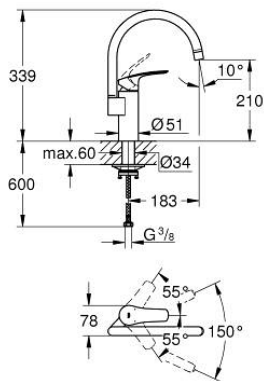

33 202 003 EUROSMART SINGLE-LEVER SINK MIXER 1/2"

PRODUCT DESCRIPTION

- Colour: chrome
- high spout
- GROHE LongLife finish
- GROHE SilkMove 35 mm ceramic cartridge
- adjustable flow rate limiter
- swivel tubular spout, swivel area 150°
- Protected Water Ways no contact of water with lead or nickel inside the tap
- flexible connection hoses
- metal fixation set
- maximum flow rate (at 3 bar): 11 l/min
- professional edition

33 202 003 EUROSMART SINGLE-LEVER SINK MIXER 1/2"

SPARE PARTS, September 2019 – now

- 1: Lever (Spare part-nr. 48530000)
- 2: Cap (Spare part-nr. 46492000)
- 3: Screw ring (Spare part-nr. 46815000)
- 4: Cartridge (Spare part-nr. 46374000)
- 5: Mousseur (Spare part-nr. 48418000)
- 6: Mounting set (Spare part-nr. 48477000)
- 7: Safety ring (Spare part-nr. 4826600M)
- 8: Socket Spanner (Spare part-nr. 19332000)*