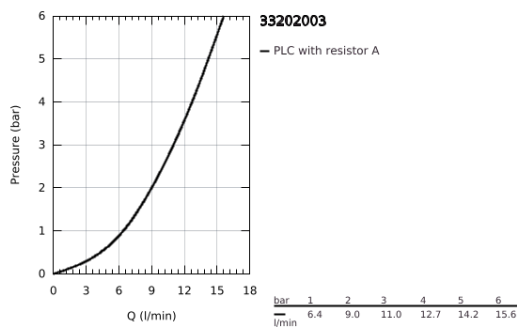

33 202 003 EUROSMART SINGLE-LEVER SINK MIXER 1/2"

PRODUCT DESCRIPTION

- Colour: chrome
- high spout
- GROHE LongLife finish
- GROHE SilkMove 35 mm ceramic cartridge
- adjustable flow rate limiter
- swivel tubular spout, swivel area 150°
- Protected Water Ways no contact of water with lead or nickel inside the tap
- flexible connection hoses
- metal fixation set
- maximum flow rate (at 3 bar): 11 l/min
- professional edition

33 202 003 EUROSMART SINGLE-LEVER SINK MIXER 1/2"

SPARE PARTS, September 2019 – now

- 1: Lever (Spare part-nr. 48530000)
- 2: Cap (Spare part-nr. 46492000)
- 3: Screw ring (Spare part-nr. 46815000)
- 4: Cartridge (Spare part-nr. 46374000)
- 5: Mousseur (Spare part-nr. 48418000)
- 6: Mounting set (Spare part-nr. 48477000)
- 7: Safety ring (Spare part-nr. 4826600M)
- 8: Socket Spanner (Spare part-nr. 19332000)*