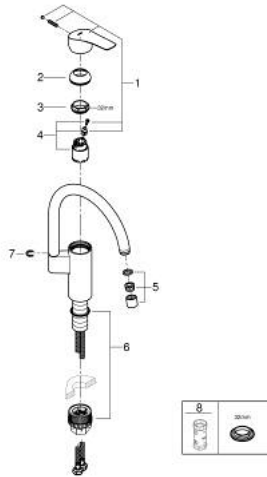

33 202 003 EUROSMART SINGLE-LEVER SINK MIXER 1/2"

PRODUCT DESCRIPTION

- Colour: chrome
- high spout
- GROHE LongLife finish
- GROHE SilkMove 35 mm ceramic cartridge
- adjustable flow rate limiter
- swivel tubular spout, swivel area 150°
- Protected Water Ways no contact of water with lead or nickel inside the tap
- flexible connection hoses
- metal fixation set
- maximum flow rate (at 3 bar): 11 l/min
- professional edition

33 202 003 EUROSMART SINGLE-LEVER SINK MIXER 1/2"

SPARE PARTS, September 2019 – now

- 1: Lever (Spare part-nr. 48530000)
- 2: Cap (Spare part-nr. 46492000)
- 3: Screw ring (Spare part-nr. 46815000)
- 4: Cartridge (Spare part-nr. 46374000)
- 5: Mousseur (Spare part-nr. 48418000)
- 6: Mounting set (Spare part-nr. 48477000)
- 7: Safety ring (Spare part-nr. 4826600M)
- 8: Socket Spanner (Spare part-nr. 19332000)*