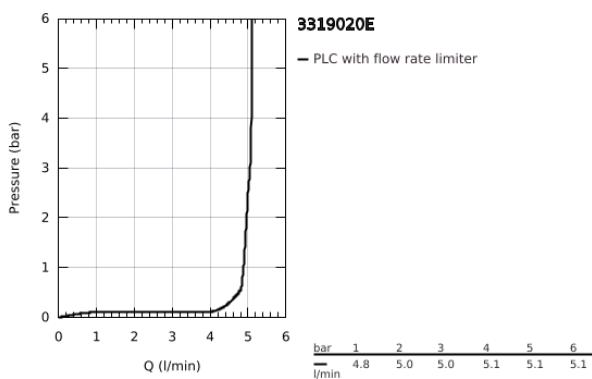

33 190 20E EURODISC COSMOPOLITAN SINGLE-LEVER BASIN MIXER 1/2" S-SIZE

PRODUCT DESCRIPTION

- Colour: chrome
- GROHE SilkMove 35 mm ceramic cartridge
- adjustable flow rate limiter
- temperature limiter
- GROHE LongLife finish
- GROHE EcoJoy - less water, perfect flow
- maximum flow rate (at 3 bar): 5 l/min
- SpeedClean mousseur
- GROHE FastFixation installation system
- pop-up waste set 1 1/4"
- flexible connection hoses

33 190 20E EURODISC COSMOPOLITAN SINGLE-LEVER BASIN MIXER 1/2" S-SIZE

SPARE PARTS, August 2017 – now

- 1: Lever (Spare part-nr. 46738000)
- 2: Cap (Spare part-nr. 46492000)
- 3: Screw coupling (Spare part-nr. 46460000)
- 4: Cartridge (Spare part-nr. 46374000)
- 5: Pop-up rod (Spare part-nr. 46739000)
- 6: Flow straightener (Spare part-nr. 13955000)
- 7: Shank mounting kit (Spare part-nr. 46645000)
- 8: Waste set 1 1/4" (Spare part-nr. 28910000)
- 8.1: Plug (Spare part-nr. 07182000)
- 8.2: Eccentric rod (Spare part-nr. 07052000)
- 9: Socket Spanner (Spare part-nr. 19332000)*
- 10: Mounting wrench (Spare part-nr. 19017000)*
- 11: Eccentric rod (Spare part-nr. 07341000)*