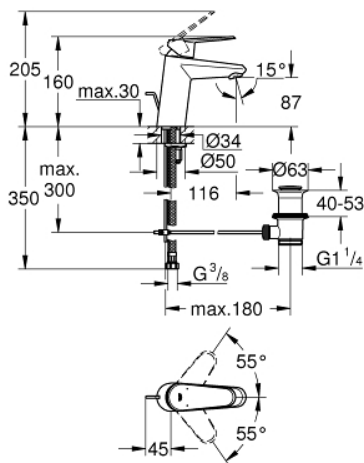

33 190 20E EURODISC COSMOPOLITAN SINGLE-LEVER BASIN MIXER 1/2" S-SIZE

PRODUCT DESCRIPTION

- Colour: chrome
- GROHE SilkMove 35 mm ceramic cartridge
- adjustable flow rate limiter
- temperature limiter
- GROHE LongLife finish
- GROHE EcoJoy - less water, perfect flow
- maximum flow rate (at 3 bar): 5 l/min
- SpeedClean mousseur
- GROHE FastFixation installation system
- pop-up waste set 1 1/4"
- flexible connection hoses

33 190 20E EURODISC COSMOPOLITAN SINGLE-LEVER BASIN MIXER 1/2" S-SIZE

SPARE PARTS, August 2017 – now

- 1: Lever (Spare part-nr. 46738000)
- 2: Cap (Spare part-nr. 46492000)
- 3: Screw coupling (Spare part-nr. 46460000)
- 4: Cartridge (Spare part-nr. 46374000)
- 5: Pop-up rod (Spare part-nr. 46739000)
- 6: Flow straightener (Spare part-nr. 13955000)
- 7: Shank mounting kit (Spare part-nr. 46645000)
- 8: Waste set 1 1/4" (Spare part-nr. 28910000)
- 8.1: Plug (Spare part-nr. 07182000)
- 8.2: Eccentric rod (Spare part-nr. 07052000)
- 9: Socket Spanner (Spare part-nr. 19332000)*
- 10: Mounting wrench (Spare part-nr. 19017000)*
- 11: Eccentric rod (Spare part-nr. 07341000)*