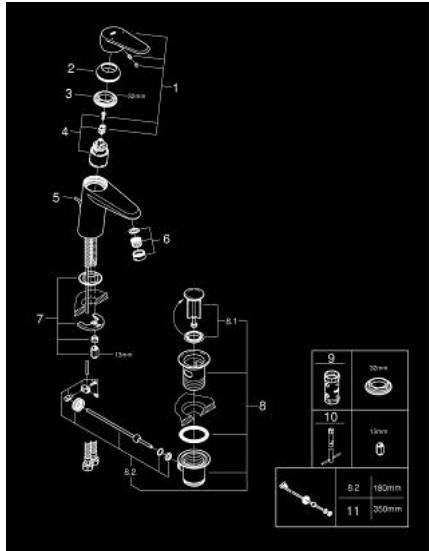

33 190 20E EURODISC COSMOPOLITAN SINGLE-LEVER BASIN MIXER 1/2" S-SIZE

PRODUCT DESCRIPTION

- Colour: chrome
- GROHE SilkMove 35 mm ceramic cartridge
- adjustable flow rate limiter
- temperature limiter
- GROHE LongLife finish
- GROHE EcoJoy - less water, perfect flow
- maximum flow rate (at 3 bar): 5 l/min
- SpeedClean mousseur
- GROHE FastFixation installation system
- pop-up waste set 1 1/4"
- flexible connection hoses

33 190 20E EURODISC COSMOPOLITAN SINGLE-LEVER BASIN MIXER 1/2" S-SIZE

SPARE PARTS, August 2017 – now

- 1: Lever (Spare part-nr. 46738000)
- 2: Cap (Spare part-nr. 46492000)
- 3: Screw coupling (Spare part-nr. 46460000)
- 4: Cartridge (Spare part-nr. 46374000)
- 5: Pop-up rod (Spare part-nr. 46739000)
- 6: Flow straightener (Spare part-nr. 13955000)
- 7: Shank mounting kit (Spare part-nr. 46645000)
- 8: Waste set 1 1/4" (Spare part-nr. 28910000)
- 8.1: Plug (Spare part-nr. 07182000)
- 8.2: Eccentric rod (Spare part-nr. 07052000)
- 9: Socket Spanner (Spare part-nr. 19332000)*
- 10: Mounting wrench (Spare part-nr. 19017000)*
- 11: Eccentric rod (Spare part-nr. 07341000)*