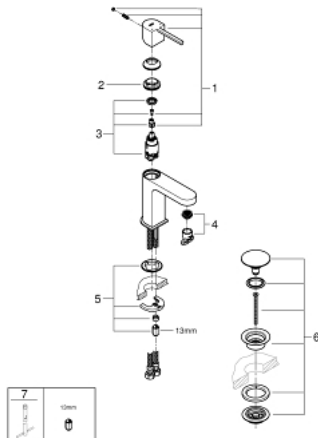

33 163 003 **GROHE PLUS SINGLE-LEVER BASIN MIXER 1/2"**
S-SIZE

PRODUCT DESCRIPTION

- Colour: chrome
- GROHE SilkMove 28 mm ceramic cartridge
- with temperature limiter
- GROHE LongLife finish
- GROHE EcoJoy - less water, perfect flow
- maximum flow rate (at 3 bar): 5 l/min
- GROHE AquaGuide adjustable mousseur
- GROHE FastFixation Plus installation system
- smooth body with push-open waste set 1 1/4"
- flexible connection hoses

33 163 003 **GROHE PLUS SINGLE-LEVER BASIN MIXER 1/2"**
S-SIZE

SPARE PARTS, August 2018 – now

- 1: Lever (Spare part-nr. 48452000)
- 2: Fitting ring (Spare part-nr. 07419000)
- 3: Cartridge (Spare part-nr. 46580000)
- 4: Mousseur (Spare part-nr. 48449000)
- 5: Shank mounting kit (Spare part-nr. 46645000)
- 6: Waste set with push-open plug (Spare part-nr. 65807000)
- 7: Mounting wrench (Spare part-nr. 19017000)*