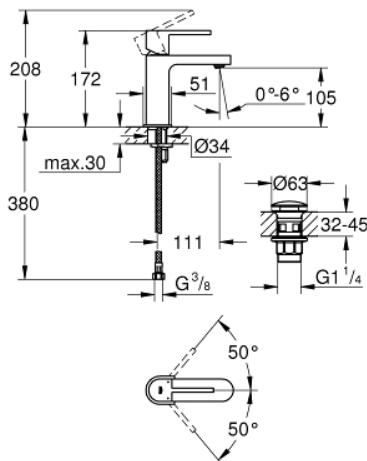

33 163 003 **GROHE PLUS SINGLE-LEVER BASIN MIXER 1/2"**
S-SIZE

PRODUCT DESCRIPTION

- Colour: chrome
- GROHE SilkMove 28 mm ceramic cartridge
- with temperature limiter
- GROHE LongLife finish
- GROHE EcoJoy - less water, perfect flow
- maximum flow rate (at 3 bar): 5 l/min
- GROHE AquaGuide adjustable mousseur
- GROHE FastFixation Plus installation system
- smooth body with push-open waste set 1 1/4"
- flexible connection hoses

33 163 003 **GROHE PLUS SINGLE-LEVER BASIN MIXER 1/2"**
S-SIZE

SPARE PARTS, August 2018 – now

- 1: Lever (Spare part-nr. 48452000)
- 2: Fitting ring (Spare part-nr. 07419000)
- 3: Cartridge (Spare part-nr. 46580000)
- 4: Mousseur (Spare part-nr. 48449000)
- 5: Shank mounting kit (Spare part-nr. 46645000)
- 6: Waste set with push-open plug (Spare part-nr. 65807000)
- 7: Mounting wrench (Spare part-nr. 19017000)*