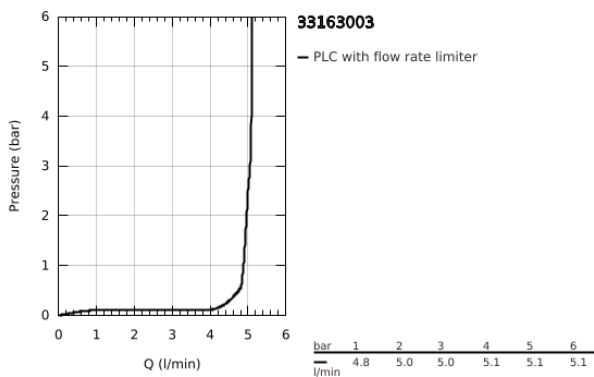

33 163 003 **GROHE PLUS SINGLE-LEVER BASIN MIXER 1/2"**
S-SIZE

PRODUCT DESCRIPTION

- Colour: chrome
- GROHE SilkMove 28 mm ceramic cartridge
- with temperature limiter
- GROHE LongLife finish
- GROHE EcoJoy - less water, perfect flow
- maximum flow rate (at 3 bar): 5 l/min
- GROHE AquaGuide adjustable mousseur
- GROHE FastFixation Plus installation system
- smooth body with push-open waste set 1 1/4"
- flexible connection hoses

33 163 003 **GROHE PLUS SINGLE-LEVER BASIN MIXER 1/2"**
S-SIZE

SPARE PARTS, August 2018 – now

- 1: Lever (Spare part-nr. 48452000)
- 2: Fitting ring (Spare part-nr. 07419000)
- 3: Cartridge (Spare part-nr. 46580000)
- 4: Mousseur (Spare part-nr. 48449000)
- 5: Shank mounting kit (Spare part-nr. 46645000)
- 6: Waste set with push-open plug (Spare part-nr. 65807000)
- 7: Mounting wrench (Spare part-nr. 19017000)*