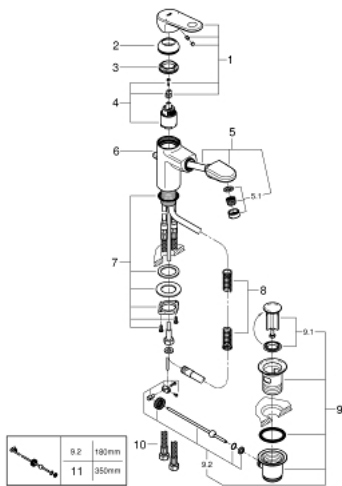

33 155 002 **EUROPLUS SINGLE-LEVER BASIN MIXER 1/2"**
S-SIZE

PRODUCT DESCRIPTION

- Colour: chrome
- GROHE SilkMove 35 mm ceramic cartridge
- adjustable flow rate limiter
- temperature limiter
- GROHE LongLife finish
- rapid installation system
- pull out spout with mousseur
- integrated non-return valve
- pop-up waste set 1 1/4"
- flexible connection hoses

33 155 002 EUROPLUS SINGLE-LEVER BASIN MIXER 1/2" S-SIZE

SPARE PARTS, September 2017 – now

- 1: Lever (Spare part-nr. 46647000)
- 2: Cap (Spare part-nr. 46492000)
- 3: Screw coupling (Spare part-nr. 46460000)
- 4: Cartridge (Spare part-nr. 46374000)
- 5: Shower outlet (Spare part-nr. 46674000)
- 5.1: Flow straightener (Spare part-nr. 64447000)
- 6: Pop-up rod (Spare part-nr. 64304000)
- 7: Shank mounting kit (Spare part-nr. 46078000)
- 8: Spring (Spare part-nr. 07239000)
- 9: Waste set 1 1/4" (Spare part-nr. 28910000)
- 9.1: Plug (Spare part-nr. 07182000)
- 9.2: Eccentric rod (Spare part-nr. 07052000)
- 10: Connection hose (Spare part-nr. 46255000)
- 11: Eccentric rod (Spare part-nr. 07341000)*