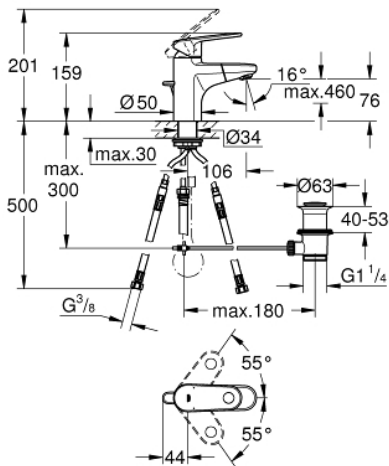

33 155 002 **EUROPLUS SINGLE-LEVER BASIN MIXER 1/2"**
S-SIZE

PRODUCT DESCRIPTION

- Colour: chrome
- GROHE SilkMove 35 mm ceramic cartridge
- adjustable flow rate limiter
- temperature limiter
- GROHE LongLife finish
- rapid installation system
- pull out spout with mousseur
- integrated non-return valve
- pop-up waste set 1 1/4"
- flexible connection hoses

33 155 002 EUROPLUS SINGLE-LEVER BASIN MIXER 1/2" S-SIZE

SPARE PARTS, September 2017 – now

- 1: Lever (Spare part-nr. 46647000)
- 2: Cap (Spare part-nr. 46492000)
- 3: Screw coupling (Spare part-nr. 46460000)
- 4: Cartridge (Spare part-nr. 46374000)
- 5: Shower outlet (Spare part-nr. 46674000)
- 5.1: Flow straightener (Spare part-nr. 64447000)
- 6: Pop-up rod (Spare part-nr. 64304000)
- 7: Shank mounting kit (Spare part-nr. 46078000)
- 8: Spring (Spare part-nr. 07239000)
- 9: Waste set 1 1/4" (Spare part-nr. 28910000)
- 9.1: Plug (Spare part-nr. 07182000)
- 9.2: Eccentric rod (Spare part-nr. 07052000)
- 10: Connection hose (Spare part-nr. 46255000)
- 11: Eccentric rod (Spare part-nr. 07341000)*