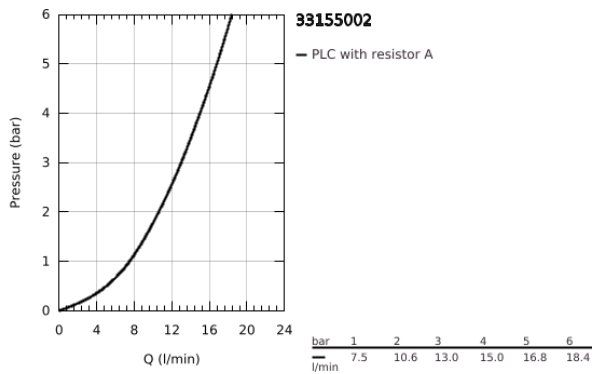

33 155 002 **EUROPLUS SINGLE-LEVER BASIN MIXER 1/2"**
S-SIZE

PRODUCT DESCRIPTION

- Colour: chrome
- GROHE SilkMove 35 mm ceramic cartridge
- adjustable flow rate limiter
- temperature limiter
- GROHE LongLife finish
- rapid installation system
- pull out spout with mousseur
- integrated non-return valve
- pop-up waste set 1 1/4"
- flexible connection hoses

33 155 002 EUROPLUS SINGLE-LEVER BASIN MIXER 1/2" S-SIZE

SPARE PARTS, September 2017 – now

- 1: Lever (Spare part-nr. 46647000)
- 2: Cap (Spare part-nr. 46492000)
- 3: Screw coupling (Spare part-nr. 46460000)
- 4: Cartridge (Spare part-nr. 46374000)
- 5: Shower outlet (Spare part-nr. 46674000)
- 5.1: Flow straightener (Spare part-nr. 64447000)
- 6: Pop-up rod (Spare part-nr. 64304000)
- 7: Shank mounting kit (Spare part-nr. 46078000)
- 8: Spring (Spare part-nr. 07239000)
- 9: Waste set 1 1/4" (Spare part-nr. 28910000)
- 9.1: Plug (Spare part-nr. 07182000)
- 9.2: Eccentric rod (Spare part-nr. 07052000)
- 10: Connection hose (Spare part-nr. 46255000)
- 11: Eccentric rod (Spare part-nr. 07341000)*