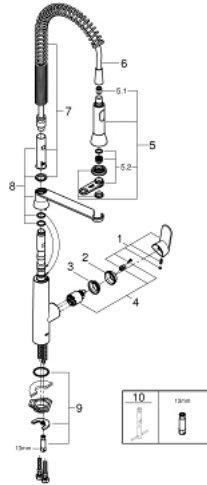

32 950 DC0 K7 SINGLE-LEVER SINK MIXER 1/2"

PRODUCT DESCRIPTION

- Colour: supersteel
- GROHE LongLife finish
- GROHE SilkMove 35 mm ceramic cartridge
- professional spray
- Dual Spray - switch between mousseur and SpeedClean shower jet using diverter
- automatic return to mousseur
- metal spray
- adjustable flow rate limiter
- swivel spout
- swivel area 140°
- protected against backflow
- flexible connection hoses
- rapid installation system
- maximum flow rate (at 3 bar): 14 l/min

32 950 DC0 K7 SINGLE-LEVER SINK MIXER 1/2"

SPARE PARTS, August 2016 – now

- 1: Lever (Spare part-nr. 46729DC0)
 - 2: Cap (Spare part-nr. 46116DC0)
 - 3: Screw coupling (Spare part-nr. 46460000)
 - 4: Cartridge (Spare part-nr. 46374000)
 - 5: Pull-Out spray (Spare part-nr. 46731DC0)
 - 5.1: Non-return valve (Spare part-nr. 08565000)
 - 5.2: Mousseur (Spare part-nr. 46711000)
 - 6: Shower hose (Spare part-nr. 46732DC0)
 - 7: Spring (Spare part-nr. 46733SD0)
 - 8: Holder pull out spray (Spare part-nr. 46734000)
 - 9: Shank mounting kit (Spare part-nr. 46671000)
 - 10: Socket Spanner (Spare part-nr. 19332000)*
 - 11: Mounting wrench (Spare part-nr. 19017000)*
- * Optional accessories