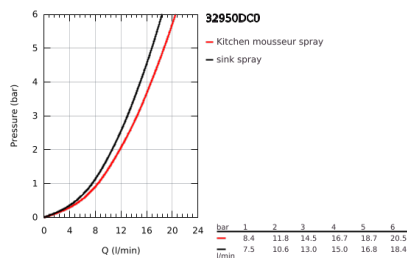

32 950 DC0 K7 SINGLE-LEVER SINK MIXER 1/2"

PRODUCT DESCRIPTION

- Colour: supersteel
- GROHE LongLife finish
- GROHE SilkMove 35 mm ceramic cartridge
- professional spray
- Dual Spray - switch between mousseur and SpeedClean shower jet using diverter
- automatic return to mousseur
- metal spray
- adjustable flow rate limiter
- swivel spout
- swivel area 140°
- protected against backflow
- flexible connection hoses
- rapid installation system
- maximum flow rate (at 3 bar): 14 l/min

32 950 DC0 K7 SINGLE-LEVER SINK MIXER 1/2"

SPARE PARTS, August 2016 – now

- 1: Lever (Spare part-nr. 46729DC0)
 - 2: Cap (Spare part-nr. 46116DC0)
 - 3: Screw coupling (Spare part-nr. 46460000)
 - 4: Cartridge (Spare part-nr. 46374000)
 - 5: Pull-Out spray (Spare part-nr. 46731DC0)
 - 5.1: Non-return valve (Spare part-nr. 08565000)
 - 5.2: Mousseur (Spare part-nr. 46711000)
 - 6: Shower hose (Spare part-nr. 46732DC0)
 - 7: Spring (Spare part-nr. 46733SD0)
 - 8: Holder pull out spray (Spare part-nr. 46734000)
 - 9: Shank mounting kit (Spare part-nr. 46671000)
 - 10: Socket Spanner (Spare part-nr. 19332000)*
 - 11: Mounting wrench (Spare part-nr. 19017000)*
- * Optional accessories