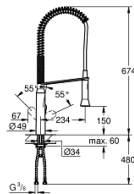

32 950 DC0 K7 SINGLE-LEVER SINK MIXER 1/2"

PRODUCT DESCRIPTION

- Colour: supersteel
- GROHE LongLife finish
- GROHE SilkMove 35 mm ceramic cartridge
- professional spray
- Dual Spray - switch between mousseur and SpeedClean shower jet using diverter
- automatic return to mousseur
- metal spray
- adjustable flow rate limiter
- swivel spout
- swivel area 140°
- protected against backflow
- flexible connection hoses
- rapid installation system
- maximum flow rate (at 3 bar): 14 l/min

32 950 DC0 K7 SINGLE-LEVER SINK MIXER 1/2"

SPARE PARTS, August 2016 – now

- 1: Lever (Spare part-nr. 46729DC0)
 - 2: Cap (Spare part-nr. 46116DC0)
 - 3: Screw coupling (Spare part-nr. 46460000)
 - 4: Cartridge (Spare part-nr. 46374000)
 - 5: Pull-Out spray (Spare part-nr. 46731DC0)
 - 5.1: Non-return valve (Spare part-nr. 08565000)
 - 5.2: Mousseur (Spare part-nr. 46711000)
 - 6: Shower hose (Spare part-nr. 46732DC0)
 - 7: Spring (Spare part-nr. 46733SD0)
 - 8: Holder pull out spray (Spare part-nr. 46734000)
 - 9: Shank mounting kit (Spare part-nr. 46671000)
 - 10: Socket Spanner (Spare part-nr. 19332000)*
 - 11: Mounting wrench (Spare part-nr. 19017000)*
- * Optional accessories