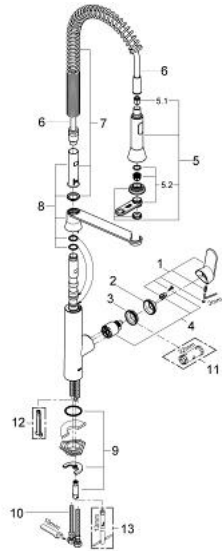

32 950 DC0 K7 SINGLE-LEVER SINK MIXER 1/2"

SPARE PARTS, November 2009 – March 2013

- 1: Lever (Spare part-nr. 46729DC0)
- 2: Cap (Spare part-nr. 46116DC0)
- 3: Ring (Spare part-nr. 04456000)
- 4: Cartridge (Spare part-nr. 46374000)
- 5: Pull-Out spray (Spare part-nr. 46731DC0)
- 5.1: Non-return valve (Spare part-nr. 08565000)
- 5.2: Mousseur (Spare part-nr. 46711000)
- 6: Shower hose (Spare part-nr. 46732DC0)
- 7: Spring (Spare part-nr. 46733SD0)
- 8: Holder pull out spray (Spare part-nr. 46734000)
- 9: Shank mounting kit (Spare part-nr. 46671000)
- 10: Flexible connection hose, 470 (Spare part-nr. 45484000)
- 11: Socket Spanner (Spare part-nr. 19332000)*
- 12: Disassembling key (Spare part-nr. 19132000)*
- 13: Mounting wrench (Spare part-nr. 19017000)*

* Optional accessories