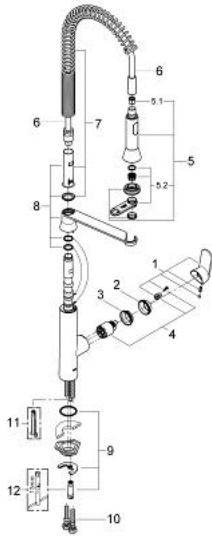

32 950 DC0 K7 SINGLE-LEVER SINK MIXER 1/2"

SPARE PARTS, August 2016 – now

- 1: Lever (Spare part-nr. 46729DC0)
 - 2: Cap (Spare part-nr. 46116DC0)
 - 3: Screw coupling (Spare part-nr. 46460000)
 - 4: Cartridge (Spare part-nr. 46374000)
 - 5: Pull-Out spray (Spare part-nr. 46731DC0)
 - 5.1: Non-return valve (Spare part-nr. 08565000)
 - 5.2: Mousseur (Spare part-nr. 46711000)
 - 6: Shower hose (Spare part-nr. 46732DC0)
 - 7: Spring (Spare part-nr. 46733SD0)
 - 8: Holder pull out spray (Spare part-nr. 46734000)
 - 9: Shank mounting kit (Spare part-nr. 46671000)
 - 10: Socket Spanner (Spare part-nr. 19332000)*
 - 11: Mounting wrench (Spare part-nr. 19017000)*
- * Optional accessories

32 950 DC0 K7 SINGLE-LEVER SINK MIXER 1/2"

SPARE PARTS, March 2013 – August 2016

- 1: Lever (Spare part-nr. 46729DC0)
 - 2: Cap (Spare part-nr. 46116DC0)
 - 3: Screw coupling (Spare part-nr. 46460000)
 - 4: Cartridge (Spare part-nr. 46374000)
 - 5: Pull-Out spray (Spare part-nr. 46731DC0)
 - 5.1: Non-return valve (Spare part-nr. 08565000)
 - 5.2: Mousseur (Spare part-nr. 46711000)
 - 6: Shower hose (Spare part-nr. 46732DC0)
 - 7: Spring (Spare part-nr. 46733SD0)
 - 8: Holder pull out spray (Spare part-nr. 46734000)
 - 9: Shank mounting kit (Spare part-nr. 46671000)
 - 10: Flexible connection hose, 470 (Spare part-nr. 45484000)
 - 11: Disassembling key (Spare part-nr. 19132000)*
 - 12: Mounting wrench (Spare part-nr. 19017000)*
- * Optional accessories