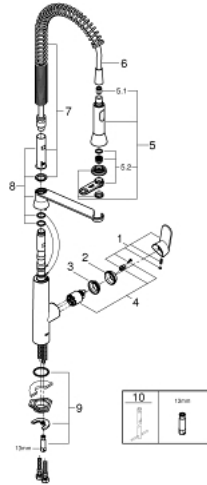

32 950 DC0 K7 SINGLE-LEVER SINK MIXER 1/2"

SPARE PARTS, August 2016 – now

- 1: Lever (Spare part-nr. 46729DC0)
 - 2: Cap (Spare part-nr. 46116DC0)
 - 3: Screw coupling (Spare part-nr. 46460000)
 - 4: Cartridge (Spare part-nr. 46374000)
 - 5: Pull-Out spray (Spare part-nr. 46731DC0)
 - 5.1: Non-return valve (Spare part-nr. 08565000)
 - 5.2: Mousseur (Spare part-nr. 46711000)
 - 6: Shower hose (Spare part-nr. 46732DC0)
 - 7: Spring (Spare part-nr. 46733SD0)
 - 8: Holder pull out spray (Spare part-nr. 46734000)
 - 9: Shank mounting kit (Spare part-nr. 46671000)
 - 10: Socket Spanner (Spare part-nr. 19332000)*
 - 11: Mounting wrench (Spare part-nr. 19017000)*
- * Optional accessories

32 950 DC0 K7 SINGLE-LEVER SINK MIXER 1/2"

SPARE PARTS, March 2013 – August 2016

- 1: Lever (Spare part-nr. 46729DC0)
 - 2: Cap (Spare part-nr. 46116DC0)
 - 3: Screw coupling (Spare part-nr. 46460000)
 - 4: Cartridge (Spare part-nr. 46374000)
 - 5: Pull-Out spray (Spare part-nr. 46731DC0)
 - 5.1: Non-return valve (Spare part-nr. 08565000)
 - 5.2: Mousseur (Spare part-nr. 46711000)
 - 6: Shower hose (Spare part-nr. 46732DC0)
 - 7: Spring (Spare part-nr. 46733SD0)
 - 8: Holder pull out spray (Spare part-nr. 46734000)
 - 9: Shank mounting kit (Spare part-nr. 46671000)
 - 10: Flexible connection hose, 470 (Spare part-nr. 45484000)
 - 11: Disassembling key (Spare part-nr. 19132000)*
 - 12: Mounting wrench (Spare part-nr. 19017000)*
- * Optional accessories