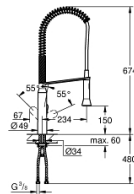

## 32 950 00D K7 SINGLE-LEVER SINK MIXER 1/2"

### PRODUCT DESCRIPTION

- Colour: chrome
- GROHE LongLife finish
- GROHE SilkMove 35 mm ceramic cartridge
- professional spray
- Dual Spray - switch between mousseur and SpeedClean shower jet using diverter
- automatic return to mousseur
- metal spray
- adjustable flow rate limiter
- swivel spout
- swivel area 140°
- protected against backflow
- flexible connection hoses
- rapid installation system
- maximum flow rate (at 3 bar): 5 l/min

### SPARE PARTS, April 2018 – now

- 1: Lever (Spare part-nr. 46729000)
  - 2: Cap (Spare part-nr. 46116000)
  - 3: Screw coupling (Spare part-nr. 46460000)
  - 4: Cartridge (Spare part-nr. 46374000)
  - 5: Pull-Out spray (Spare part-nr. 46731000)
  - 5.1: Non-return valve (Spare part-nr. 08565000)
  - 5.2: Mousseur (Spare part-nr. 46711000)
  - 6: Shower hose (Spare part-nr. 46732000)
  - 7: Non-return valve (Spare part-nr. 64689000)
  - 8: Spring (Spare part-nr. 46733SD0)
  - 9: Holder pull out spray (Spare part-nr. 46734000)
  - 10: Shank mounting kit (Spare part-nr. 46671000)
  - 11: Support plate (Spare part-nr. 05334000)
  - 12: Mounting wrench (Spare part-nr. 19017000)\*
- \* Optional accessories