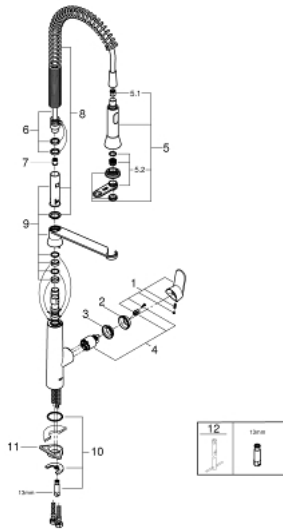

## 32 950 00D K7 SINGLE-LEVER SINK MIXER 1/2"

### PRODUCT DESCRIPTION

- Colour: chrome
- GROHE LongLife finish
- GROHE SilkMove 35 mm ceramic cartridge
- professional spray
- Dual Spray - switch between mousseur and SpeedClean shower jet using diverter
- automatic return to mousseur
- metal spray
- adjustable flow rate limiter
- swivel spout
- swivel area 140°
- protected against backflow
- flexible connection hoses
- rapid installation system
- maximum flow rate (at 3 bar): 5 l/min

### SPARE PARTS, April 2018 – now

- 1: Lever (Spare part-nr. 46729000)
  - 2: Cap (Spare part-nr. 46116000)
  - 3: Screw coupling (Spare part-nr. 46460000)
  - 4: Cartridge (Spare part-nr. 46374000)
  - 5: Pull-Out spray (Spare part-nr. 46731000)
  - 5.1: Non-return valve (Spare part-nr. 08565000)
  - 5.2: Mousseur (Spare part-nr. 46711000)
  - 6: Shower hose (Spare part-nr. 46732000)
  - 7: Non-return valve (Spare part-nr. 64689000)
  - 8: Spring (Spare part-nr. 46733SD0)
  - 9: Holder pull out spray (Spare part-nr. 46734000)
  - 10: Shank mounting kit (Spare part-nr. 46671000)
  - 11: Support plate (Spare part-nr. 05334000)
  - 12: Mounting wrench (Spare part-nr. 19017000)\*
- \* Optional accessories