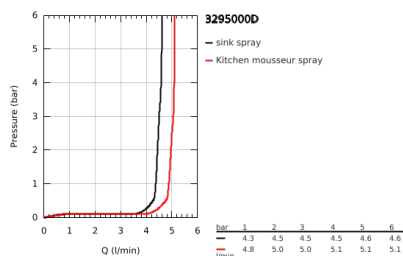

## 32 950 00D K7 SINGLE-LEVER SINK MIXER 1/2"

### PRODUCT DESCRIPTION

- Colour: chrome
- GROHE LongLife finish
- GROHE SilkMove 35 mm ceramic cartridge
- professional spray
- Dual Spray - switch between mousseur and SpeedClean shower jet using diverter
- automatic return to mousseur
- metal spray
- adjustable flow rate limiter
- swivel spout
- swivel area 140°
- protected against backflow
- flexible connection hoses
- rapid installation system
- maximum flow rate (at 3 bar): 5 l/min