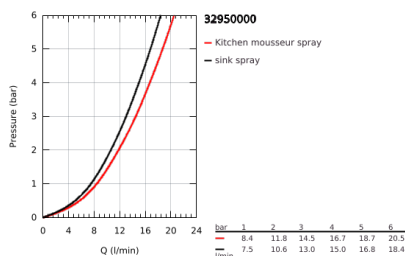

32 950 000 K7 SINGLE-LEVER SINK MIXER 1/2"

PRODUCT DESCRIPTION

- Colour: chrome
- GROHE LongLife finish
- GROHE SilkMove 35 mm ceramic cartridge
- professional spray
- Dual Spray - switch between mousseur and SpeedClean shower jet using diverter
- automatic return to mousseur
- metal spray
- adjustable flow rate limiter
- swivel spout
- swivel area 140°
- protected against backflow
- flexible connection hoses
- rapid installation system
- maximum flow rate (at 3 bar): 14 l/min

32 950 000 K7 SINGLE-LEVER SINK MIXER 1/2"

SPARE PARTS, August 2016 – now

- 1: Lever (Spare part-nr. 46729000)
 - 2: Cap (Spare part-nr. 46116000)
 - 3: Screw coupling (Spare part-nr. 46460000)
 - 4: Cartridge (Spare part-nr. 46374000)
 - 5: Pull-Out spray (Spare part-nr. 46731000)
 - 5.1: Non-return valve (Spare part-nr. 08565000)
 - 5.2: Mousseur (Spare part-nr. 46711000)
 - 6: Shower hose (Spare part-nr. 46732000)
 - 7: Spring (Spare part-nr. 46733SD0)
 - 8: Holder pull out spray (Spare part-nr. 46734000)
 - 9: Shank mounting kit (Spare part-nr. 46671000)
 - 10: Socket Spanner (Spare part-nr. 19332000)*
 - 11: Mounting wrench (Spare part-nr. 19017000)*
- * Optional accessories