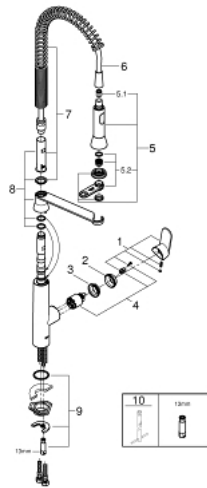

32 950 000 K7 SINGLE-LEVER SINK MIXER 1/2"

PRODUCT DESCRIPTION

- Colour: chrome
- GROHE LongLife finish
- GROHE SilkMove 35 mm ceramic cartridge
- professional spray
- Dual Spray - switch between mousseur and SpeedClean shower jet using diverter
- automatic return to mousseur
- metal spray
- adjustable flow rate limiter
- swivel spout
- swivel area 140°
- protected against backflow
- flexible connection hoses
- rapid installation system
- maximum flow rate (at 3 bar): 14 l/min

32 950 000 K7 SINGLE-LEVER SINK MIXER 1/2"

SPARE PARTS, August 2016 – now

- 1: Lever (Spare part-nr. 46729000)
 - 2: Cap (Spare part-nr. 46116000)
 - 3: Screw coupling (Spare part-nr. 46460000)
 - 4: Cartridge (Spare part-nr. 46374000)
 - 5: Pull-Out spray (Spare part-nr. 46731000)
 - 5.1: Non-return valve (Spare part-nr. 08565000)
 - 5.2: Mousseur (Spare part-nr. 46711000)
 - 6: Shower hose (Spare part-nr. 46732000)
 - 7: Spring (Spare part-nr. 46733SD0)
 - 8: Holder pull out spray (Spare part-nr. 46734000)
 - 9: Shank mounting kit (Spare part-nr. 46671000)
 - 10: Socket Spanner (Spare part-nr. 19332000)*
 - 11: Mounting wrench (Spare part-nr. 19017000)*
- * Optional accessories