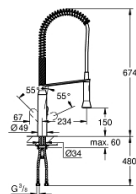

32 950 000 K7 SINGLE-LEVER SINK MIXER 1/2"

PRODUCT DESCRIPTION

- Colour: chrome
- GROHE LongLife finish
- GROHE SilkMove 35 mm ceramic cartridge
- professional spray
- Dual Spray - switch between mousseur and SpeedClean shower jet using diverter
- automatic return to mousseur
- metal spray
- adjustable flow rate limiter
- swivel spout
- swivel area 140°
- protected against backflow
- flexible connection hoses
- rapid installation system
- maximum flow rate (at 3 bar): 14 l/min

32 950 000 K7 SINGLE-LEVER SINK MIXER 1/2"

SPARE PARTS, August 2016 – now

- 1: Lever (Spare part-nr. 46729000)
 - 2: Cap (Spare part-nr. 46116000)
 - 3: Screw coupling (Spare part-nr. 46460000)
 - 4: Cartridge (Spare part-nr. 46374000)
 - 5: Pull-Out spray (Spare part-nr. 46731000)
 - 5.1: Non-return valve (Spare part-nr. 08565000)
 - 5.2: Mousseur (Spare part-nr. 46711000)
 - 6: Shower hose (Spare part-nr. 46732000)
 - 7: Spring (Spare part-nr. 46733SD0)
 - 8: Holder pull out spray (Spare part-nr. 46734000)
 - 9: Shank mounting kit (Spare part-nr. 46671000)
 - 10: Socket Spanner (Spare part-nr. 19332000)*
 - 11: Mounting wrench (Spare part-nr. 19017000)*
- * Optional accessories