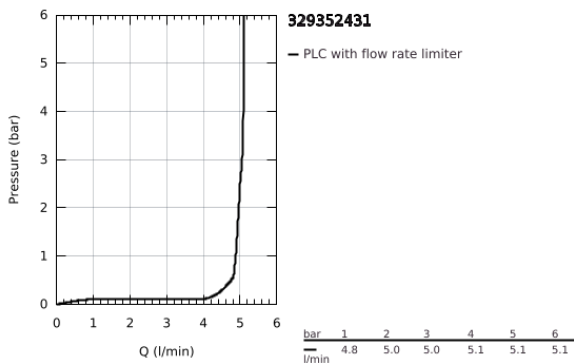

32 935 243 1 **ESSENCE SINGLE-LEVER BIDET MIXER 1/2"**  
**S-SIZE**

**PRODUCT DESCRIPTION**

- Colour: matte black
- GROHE SilkMove 28 mm ceramic cartridge
- with temperature limiter
- GROHE FastFixation Plus installation system
- ball-joint mousseur
- pop-up waste set 1 1/4"
- flexible connection hoses

32 935 243 1 **ESSENCE SINGLE-LEVER BIDET MIXER 1/2"**  
**S-SIZE**

**SPARE PARTS**, May 2024 – now

- 1: Lever (Spare part-nr. 469172430)
  - 2: Fitting ring (Spare part-nr. 46715000)
  - 3: Cartridge (Spare part-nr. 46580000)
  - 4: lift rod (Spare part-nr. 467392430)
  - 5: Mousseur (Spare part-nr. 13998000)
  - 6: Escutcheon (Spare part-nr. 486032430)
  - 7: Shank mounting kit (Spare part-nr. 46645000)
  - 8: Waste set 1 1/4" (Spare part-nr. 289102430)
  - 8.1: Plug (Spare part-nr. 071822430)
  - 8.2: Eccentric rod (Spare part-nr. 07052000)
  - 9: Mounting wrench (Spare part-nr. 19017000)\*
  - 10: Eccentric rod (Spare part-nr. 07341000)\*
- \* Optional accessories