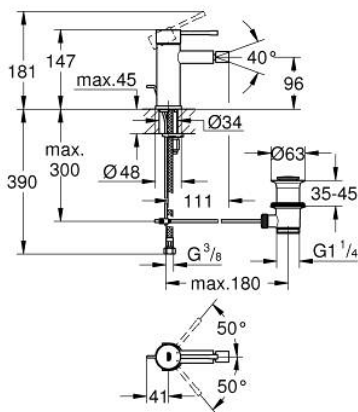

32 935 243 1 **ESSENCE SINGLE-LEVER BIDET MIXER 1/2"**  
**S-SIZE**

**PRODUCT DESCRIPTION**

- Colour: matte black
- GROHE SilkMove 28 mm ceramic cartridge
- with temperature limiter
- GROHE FastFixation Plus installation system
- ball-joint mousseur
- pop-up waste set 1 1/4"
- flexible connection hoses

32 935 243 1 **ESSENCE SINGLE-LEVER BIDET MIXER 1/2"**  
**S-SIZE**

**SPARE PARTS**, May 2024 – now

- 1: Lever (Spare part-nr. 469172430)
  - 2: Fitting ring (Spare part-nr. 46715000)
  - 3: Cartridge (Spare part-nr. 46580000)
  - 4: lift rod (Spare part-nr. 467392430)
  - 5: Mousseur (Spare part-nr. 13998000)
  - 6: Escutcheon (Spare part-nr. 486032430)
  - 7: Shank mounting kit (Spare part-nr. 46645000)
  - 8: Waste set 1 1/4" (Spare part-nr. 289102430)
  - 8.1: Plug (Spare part-nr. 071822430)
  - 8.2: Eccentric rod (Spare part-nr. 07052000)
  - 9: Mounting wrench (Spare part-nr. 19017000)\*
  - 10: Eccentric rod (Spare part-nr. 07341000)\*
- \* Optional accessories