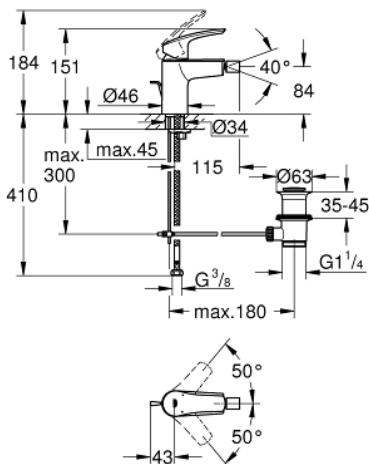

32 929 243 3 **EUROSMART SINGLE-LEVER BIDET MIXER 1/2"**
S-SIZE

PRODUCT DESCRIPTION

- Colour: matte black
- GROHE SilkMove 28 mm ceramic cartridge
- adjustable flow rate limiter
- with temperature limiter
- GROHE EcoJoy - less water, perfect flow
- maximum flow rate (at 3 bar): 5 l/min
- Protected Water Ways no contact of water with lead or nickel inside the tap
- GROHE FastFixation installation system
- with ball joint
- pop-up waste set 1 1/4"
- flexible connection hoses

32 929 243 3 **EUROSMART SINGLE-LEVER BIDET MIXER 1/2"**
S-SIZE

SPARE PARTS, February 2023 – now

- 1: Lever (Spare part-nr. 485482430)
- 2: cap (Spare part-nr. 461162430)
- 3: Cartridge (Spare part-nr. 48518000)
- 4: lift rod (Spare part-nr. 659362430)
- 5: Ball-joint aerator (Spare part-nr. 485522430)
- 6: Shank mounting kit (Spare part-nr. 46645000)
- 7: Waste set 1 1/4" (Spare part-nr. 289102430)
- 7.1: Plug (Spare part-nr. 071822430)
- 7.2: Eccentric rod (Spare part-nr. 07052000)
- 8: Mounting wrench (Spare part-nr. 19017000)*
- 9: Eccentric rod (Spare part-nr. 07341000)*
- * Optional accessories