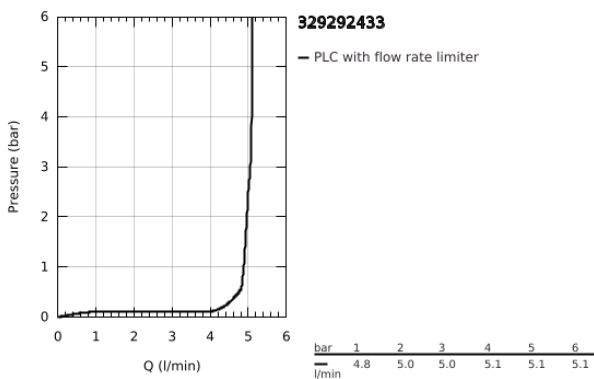

32 929 243 3 **EUROSMART SINGLE-LEVER BIDET MIXER 1/2"**
S-SIZE

PRODUCT DESCRIPTION

- Colour: matte black
- GROHE SilkMove 28 mm ceramic cartridge
- adjustable flow rate limiter
- with temperature limiter
- GROHE EcoJoy - less water, perfect flow
- maximum flow rate (at 3 bar): 5 l/min
- Protected Water Ways no contact of water with lead or nickel inside the tap
- GROHE FastFixation installation system
- with ball joint
- pop-up waste set 1 1/4"
- flexible connection hoses

32 929 243 3 **EUROSMART SINGLE-LEVER BIDET MIXER 1/2"**
S-SIZE

SPARE PARTS, February 2023 – now

- 1: Lever (Spare part-nr. 485482430)
- 2: cap (Spare part-nr. 461162430)
- 3: Cartridge (Spare part-nr. 48518000)
- 4: lift rod (Spare part-nr. 659362430)
- 5: Ball-joint aerator (Spare part-nr. 485522430)
- 6: Shank mounting kit (Spare part-nr. 46645000)
- 7: Waste set 1 1/4" (Spare part-nr. 289102430)
- 7.1: Plug (Spare part-nr. 071822430)
- 7.2: Eccentric rod (Spare part-nr. 07052000)
- 8: Mounting wrench (Spare part-nr. 19017000)*
- 9: Eccentric rod (Spare part-nr. 07341000)*
- * Optional accessories