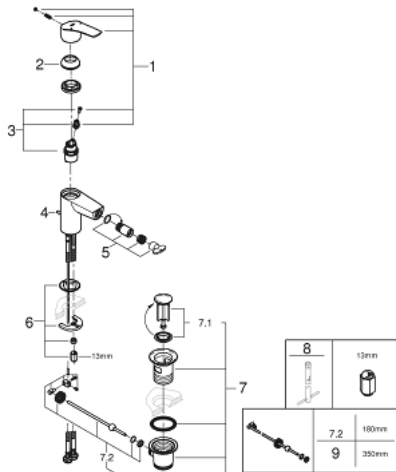

32 929 243 3 **EUROSMART SINGLE-LEVER BIDET MIXER 1/2"**
S-SIZE

PRODUCT DESCRIPTION

- Colour: matte black
- GROHE SilkMove 28 mm ceramic cartridge
- adjustable flow rate limiter
- with temperature limiter
- GROHE EcoJoy - less water, perfect flow
- maximum flow rate (at 3 bar): 5 l/min
- Protected Water Ways no contact of water with lead or nickel inside the tap
- GROHE FastFixation installation system
- with ball joint
- pop-up waste set 1 1/4"
- flexible connection hoses

32 929 243 3 **EUROSMART SINGLE-LEVER BIDET MIXER 1/2"**
S-SIZE

SPARE PARTS, February 2023 – now

- 1: Lever (Spare part-nr. 485482430)
- 2: cap (Spare part-nr. 461162430)
- 3: Cartridge (Spare part-nr. 48518000)
- 4: lift rod (Spare part-nr. 659362430)
- 5: Ball-joint aerator (Spare part-nr. 485522430)
- 6: Shank mounting kit (Spare part-nr. 46645000)
- 7: Waste set 1 1/4" (Spare part-nr. 289102430)
- 7.1: Plug (Spare part-nr. 071822430)
- 7.2: Eccentric rod (Spare part-nr. 07052000)
- 8: Mounting wrench (Spare part-nr. 19017000)*
- 9: Eccentric rod (Spare part-nr. 07341000)*
- * Optional accessories