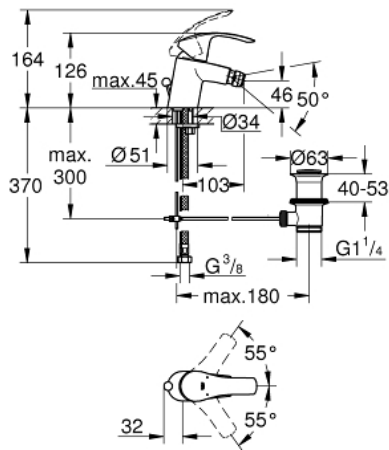

32 929 002 **EUROSMART SINGLE-LEVER BIDET MIXER 1/2"**
S-SIZE

PRODUCT DESCRIPTION

- Colour: chrome
- GROHE SilkMove 35 mm ceramic cartridge
- adjustable flow rate limiter
- with temperature limiter
- GROHE LongLife finish
- GROHE EcoJoy - less water, perfect flow
- maximum flow rate (at 3 bar): 5 l/min
- GROHE FastFixation installation system
- with ball joint
- pop-up waste set 1 1/4"
- flexible connection hoses

32 929 002 **EUROSMART SINGLE-LEVER BIDET MIXER 1/2"**
S-SIZE

SPARE PARTS, October 2013 – now

- 1: Lever (Spare part-nr. 46897000)
- 2: Cap (Spare part-nr. 46492000)
- 3: Screw coupling (Spare part-nr. 46460000)
- 4: Cartridge (Spare part-nr. 46374000)
- 5: Pop-up rod (Spare part-nr. 06329000)
- 6: Mousseur (Spare part-nr. 48159000)
- 7: Shank mounting kit (Spare part-nr. 46671000)
- 8: Waste set 1 1/4" (Spare part-nr. 28910000)
- 8.1: Plug (Spare part-nr. 07182000)
- 8.2: Eccentric rod (Spare part-nr. 07052000)
- 9: Socket Spanner (Spare part-nr. 19332000)*
- 10: Mounting wrench (Spare part-nr. 19017000)*
- 11: Eccentric rod (Spare part-nr. 07341000)*