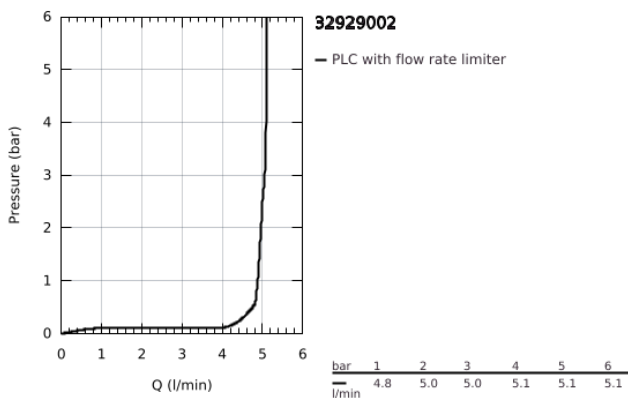

32 929 002 **EUROSMART SINGLE-LEVER BIDET MIXER 1/2"**
S-SIZE

PRODUCT DESCRIPTION

- Colour: chrome
- GROHE SilkMove 35 mm ceramic cartridge
- adjustable flow rate limiter
- with temperature limiter
- GROHE LongLife finish
- GROHE EcoJoy - less water, perfect flow
- maximum flow rate (at 3 bar): 5 l/min
- GROHE FastFixation installation system
- with ball joint
- pop-up waste set 1 1/4"
- flexible connection hoses

32 929 002 **EUROSMART SINGLE-LEVER BIDET MIXER 1/2"**
S-SIZE

SPARE PARTS, October 2013 – now

- 1: Lever (Spare part-nr. 46897000)
- 2: Cap (Spare part-nr. 46492000)
- 3: Screw coupling (Spare part-nr. 46460000)
- 4: Cartridge (Spare part-nr. 46374000)
- 5: Pop-up rod (Spare part-nr. 06329000)
- 6: Mousseur (Spare part-nr. 48159000)
- 7: Shank mounting kit (Spare part-nr. 46671000)
- 8: Waste set 1 1/4" (Spare part-nr. 28910000)
- 8.1: Plug (Spare part-nr. 07182000)
- 8.2: Eccentric rod (Spare part-nr. 07052000)
- 9: Socket Spanner (Spare part-nr. 19332000)*
- 10: Mounting wrench (Spare part-nr. 19017000)*
- 11: Eccentric rod (Spare part-nr. 07341000)*