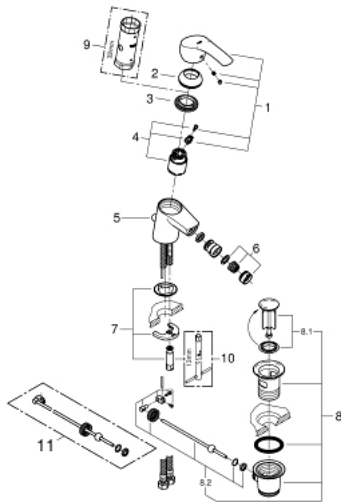

32 929 002 **EUROSMART SINGLE-LEVER BIDET MIXER 1/2"**
S-SIZE

PRODUCT DESCRIPTION

- Colour: chrome
- GROHE SilkMove 35 mm ceramic cartridge
- adjustable flow rate limiter
- with temperature limiter
- GROHE LongLife finish
- GROHE EcoJoy - less water, perfect flow
- maximum flow rate (at 3 bar): 5 l/min
- GROHE FastFixation installation system
- with ball joint
- pop-up waste set 1 1/4"
- flexible connection hoses

32 929 002 **EUROSMART SINGLE-LEVER BIDET MIXER 1/2"**
S-SIZE

SPARE PARTS, October 2013 – now

- 1: Lever (Spare part-nr. 46897000)
- 2: Cap (Spare part-nr. 46492000)
- 3: Screw coupling (Spare part-nr. 46460000)
- 4: Cartridge (Spare part-nr. 46374000)
- 5: Pop-up rod (Spare part-nr. 06329000)
- 6: Mousseur (Spare part-nr. 48159000)
- 7: Shank mounting kit (Spare part-nr. 46671000)
- 8: Waste set 1 1/4" (Spare part-nr. 28910000)
- 8.1: Plug (Spare part-nr. 07182000)
- 8.2: Eccentric rod (Spare part-nr. 07052000)
- 9: Socket Spanner (Spare part-nr. 19332000)*
- 10: Mounting wrench (Spare part-nr. 19017000)*
- 11: Eccentric rod (Spare part-nr. 07341000)*