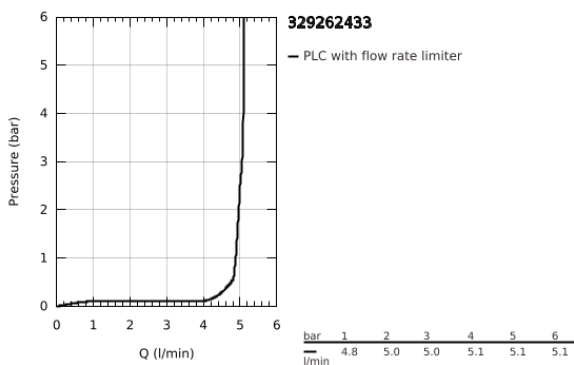

32 926 243 3 **EUROSMART SINGLE-LEVER BASIN MIXER 1/2"**  
**S-SIZE**

**PRODUCT DESCRIPTION**

- Colour: matte black
- GROHE SilkMove 28 mm ceramic cartridge
- EcoMode - cold water flow in mid-lever position saves energy
- adjustable flow rate limiter
- with temperature limiter
- GROHE EcoJoy - less water, perfect flow
- maximum flow rate (at 3 bar): 5 l/min
- Protected Water Ways no contact of water with lead or nickel inside the tap
- GROHE FastFixation installation system
- pop-up waste set 1 1/4"
- lift rod in lateral position
- flexible connection hoses
- professional edition

## 32 926 243 3 EUROSMART SINGLE-LEVER BASIN MIXER 1/2" S-SIZE