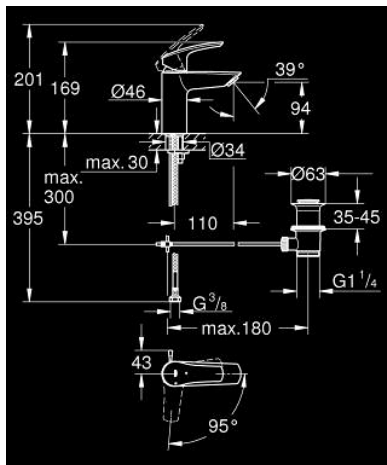

32 926 243 3 EUROSMART SINGLE-LEVER BASIN MIXER 1/2" S-SIZE

PRODUCT DESCRIPTION

- Colour: matte black
- GROHE SilkMove 28 mm ceramic cartridge
- OpenCold - cold water flow in mid-lever position
- adjustable flow rate limiter
- with temperature limiter
- GROHE EcoJoy - less water, perfect flow
- maximum flow rate (at 3 bar): 5 l/min
- Protected Water Ways no contact of water with lead or nickel inside the tap
- GROHE FastFixation installation system
- pop-up waste set 1 1/4"
- lift rod in lateral position
- flexible connection hoses
- professional edition

32 926 243 3 **EUROSMART SINGLE-LEVER BASIN MIXER 1/2"**
S-SIZE

SPARE PARTS, February 2023 – now

- 1: Lever (Spare part-nr. 485512430)
 - 2: cap (Spare part-nr. 461162430)
 - 3: Cartridge (Spare part-nr. 48518000)
 - 4: lift rod (Spare part-nr. 659362430)
 - 5: Mousseur (Spare part-nr. 481592430)
 - 6: Shank mounting kit (Spare part-nr. 46645000)
 - 7: Waste set 1 1/4" (Spare part-nr. 289102430)
 - 7.1: Plug (Spare part-nr. 071822430)
 - 7.2: Eccentric rod (Spare part-nr. 07052000)
 - 8: Mounting wrench (Spare part-nr. 19017000)*
 - 9: Eccentric rod (Spare part-nr. 07341000)*
- * Optional accessories