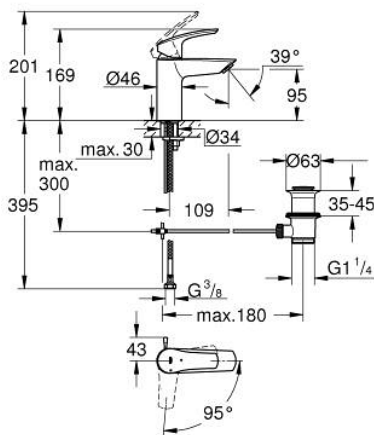

32 926 243 3 **EUROSMART SINGLE-LEVER BASIN MIXER 1/2"**  
**S-SIZE**

**PRODUCT DESCRIPTION**

- Colour: matte black
- GROHE SilkMove 28 mm ceramic cartridge
- EcoMode - cold water flow in mid-lever position saves energy
- adjustable flow rate limiter
- with temperature limiter
- GROHE EcoJoy - less water, perfect flow
- maximum flow rate (at 3 bar): 5 l/min
- Protected Water Ways no contact of water with lead or nickel inside the tap
- GROHE FastFixation installation system
- pop-up waste set 1 1/4"
- lift rod in lateral position
- flexible connection hoses
- professional edition

## 32 926 243 3 EUROSMART SINGLE-LEVER BASIN MIXER 1/2" S-SIZE

### SPARE PARTS, February 2023 – now

- 1: Lever (Spare part-nr. 485512430)
  - 2: cap (Spare part-nr. 461162430)
  - 3: Cartridge (Spare part-nr. 48518000)
  - 4: lift rod (Spare part-nr. 659362430)
  - 5: Mousseur (Spare part-nr. 481592430)
  - 6: Shank mounting kit (Spare part-nr. 46645000)
  - 7: Waste set 1 1/4" (Spare part-nr. 289102430)
  - 7.1: Plug (Spare part-nr. 071822430)
  - 7.2: Eccentric rod (Spare part-nr. 07052000)
  - 8: Mounting wrench (Spare part-nr. 19017000)\*
  - 9: Eccentric rod (Spare part-nr. 07341000)\*
- \* Optional accessories