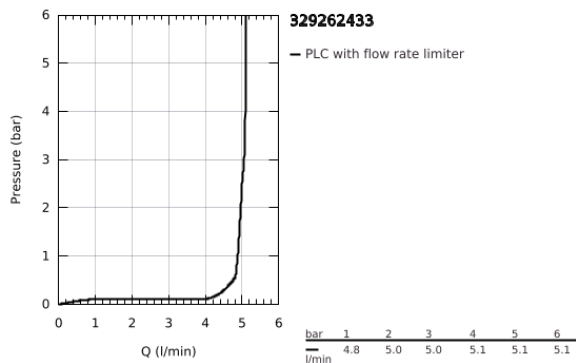

32 926 243 3 EUROSMART SINGLE-LEVER BASIN MIXER 1/2" S-SIZE

PRODUCT DESCRIPTION

- Colour: matte black
- GROHE SilkMove 28 mm ceramic cartridge
- OpenCold - cold water flow in mid-lever position
- adjustable flow rate limiter
- with temperature limiter
- GROHE EcoJoy - less water, perfect flow
- maximum flow rate (at 3 bar): 5 l/min
- Protected Water Ways no contact of water with lead or nickel inside the tap
- GROHE FastFixation installation system
- pop-up waste set 1 1/4"
- lift rod in lateral position
- flexible connection hoses
- professional edition

32 926 243 3 **EUROSMART SINGLE-LEVER BASIN MIXER 1/2"**
S-SIZE

SPARE PARTS, February 2023 – now

- 1: Lever (Spare part-nr. 485512430)
 - 2: cap (Spare part-nr. 461162430)
 - 3: Cartridge (Spare part-nr. 48518000)
 - 4: lift rod (Spare part-nr. 659362430)
 - 5: Mousseur (Spare part-nr. 481592430)
 - 6: Shank mounting kit (Spare part-nr. 46645000)
 - 7: Waste set 1 1/4" (Spare part-nr. 289102430)
 - 7.1: Plug (Spare part-nr. 071822430)
 - 7.2: Eccentric rod (Spare part-nr. 07052000)
 - 8: Mounting wrench (Spare part-nr. 19017000)*
 - 9: Eccentric rod (Spare part-nr. 07341000)*
- * Optional accessories