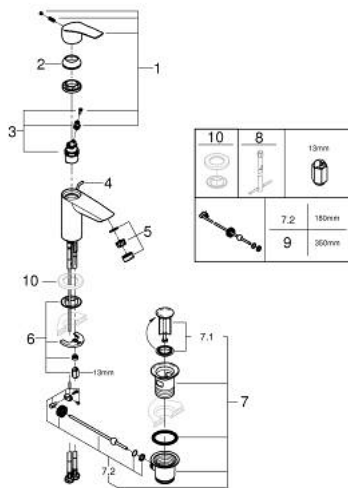

32 926 243 3 **EUROSMART SINGLE-LEVER BASIN MIXER 1/2"**  
**S-SIZE**

**PRODUCT DESCRIPTION**

- Colour: matte black
- GROHE SilkMove 28 mm ceramic cartridge
- EcoMode - cold water flow in mid-lever position saves energy
- adjustable flow rate limiter
- with temperature limiter
- GROHE EcoJoy - less water, perfect flow
- maximum flow rate (at 3 bar): 5 l/min
- Protected Water Ways no contact of water with lead or nickel inside the tap
- GROHE FastFixation installation system
- pop-up waste set 1 1/4"
- lift rod in lateral position
- flexible connection hoses
- professional edition

## 32 926 243 3 EUROSMART SINGLE-LEVER BASIN MIXER 1/2" S-SIZE

### SPARE PARTS, February 2023 – now

- 1: Lever (Spare part-nr. 485512430)
  - 2: cap (Spare part-nr. 461162430)
  - 3: Cartridge (Spare part-nr. 48518000)
  - 4: lift rod (Spare part-nr. 659362430)
  - 5: Mousseur (Spare part-nr. 481592430)
  - 6: Shank mounting kit (Spare part-nr. 46645000)
  - 7: Waste set 1 1/4" (Spare part-nr. 289102430)
  - 7.1: Plug (Spare part-nr. 071822430)
  - 7.2: Eccentric rod (Spare part-nr. 07052000)
  - 8: Mounting wrench (Spare part-nr. 19017000)\*
  - 9: Eccentric rod (Spare part-nr. 07341000)\*
- \* Optional accessories