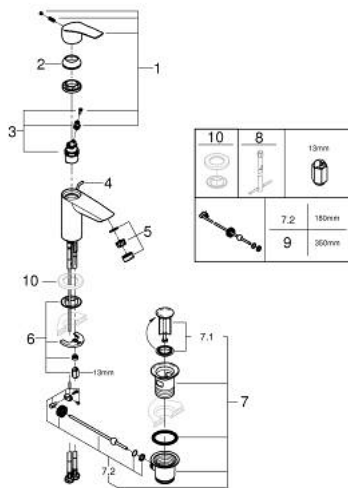

32 926 243 3 EUROSMART SINGLE-LEVER BASIN MIXER 1/2" S-SIZE

PRODUCT DESCRIPTION

- Colour: matte black
- GROHE SilkMove 28 mm ceramic cartridge
- OpenCold - cold water flow in mid-lever position
- adjustable flow rate limiter
- with temperature limiter
- GROHE EcoJoy - less water, perfect flow
- maximum flow rate (at 3 bar): 5 l/min
- Protected Water Ways no contact of water with lead or nickel inside the tap
- GROHE FastFixation installation system
- pop-up waste set 1 1/4"
- lift rod in lateral position
- flexible connection hoses
- professional edition

32 926 243 3 **EUROSMART SINGLE-LEVER BASIN MIXER 1/2"**
S-SIZE

SPARE PARTS, February 2023 – now

- 1: Lever (Spare part-nr. 485512430)
 - 2: cap (Spare part-nr. 461162430)
 - 3: Cartridge (Spare part-nr. 48518000)
 - 4: lift rod (Spare part-nr. 659362430)
 - 5: Mousseur (Spare part-nr. 481592430)
 - 6: Shank mounting kit (Spare part-nr. 46645000)
 - 7: Waste set 1 1/4" (Spare part-nr. 289102430)
 - 7.1: Plug (Spare part-nr. 071822430)
 - 7.2: Eccentric rod (Spare part-nr. 07052000)
 - 8: Mounting wrench (Spare part-nr. 19017000)*
 - 9: Eccentric rod (Spare part-nr. 07341000)*
- * Optional accessories