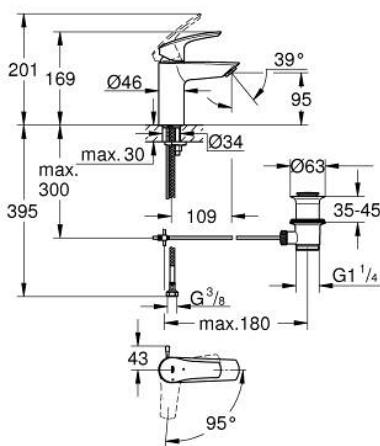

32 926 003 **EUROSMART SINGLE-LEVER BASIN MIXER 1/2"**
S-SIZE

PRODUCT DESCRIPTION

- Colour: chrome
- GROHE SilkMove 28 mm ceramic cartridge
- EcoMode - cold water flow in mid-lever position saves energy
- adjustable flow rate limiter
- with temperature limiter
- GROHE LongLife finish
- GROHE EcoJoy - less water, perfect flow
- maximum flow rate (at 3 bar): 5 l/min
- Protected Water Ways no contact of water with lead or nickel inside the tap
- GROHE FastFixation installation system
- pop-up waste set 1 1/4"
- lift rod in lateral position
- flexible connection hoses
- professional edition

32 926 003 **EUROSMART SINGLE-LEVER BASIN MIXER 1/2"**
S-SIZE

SPARE PARTS, July 2019 – August 2024

- 1: Lever (Spare part-nr. 48551000)
 - 2: Cap (Spare part-nr. 46116000)
 - 3: Cartridge (Spare part-nr. 48518000)
 - 4: Lift rod (Spare part-nr. 65936PD0)
 - 5: Mousseur (Spare part-nr. 48159000)
 - 6: Shank mounting kit (Spare part-nr. 46645000)
 - 7: Waste set 1 1/4" (Spare part-nr. 28910000)
 - 7.1: Plug (Spare part-nr. 07182000)
 - 7.2: Eccentric rod (Spare part-nr. 07052000)
 - 8: Mounting wrench (Spare part-nr. 19017000)*
 - 9: Eccentric rod (Spare part-nr. 07341000)*
 - 10: Base plate (Spare part-nr. 48165000)*
- * Optional accessories