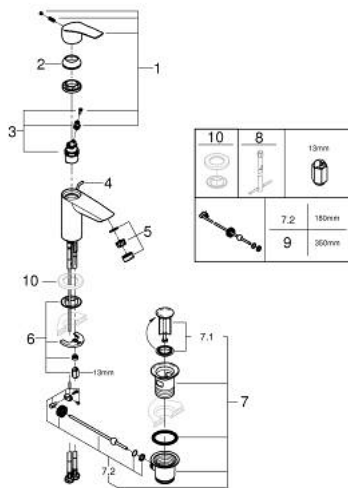

32 926 003 **EUROSMART SINGLE-LEVER BASIN MIXER 1/2"**
S-SIZE

PRODUCT DESCRIPTION

- Colour: chrome
- GROHE SilkMove 28 mm ceramic cartridge
- EcoMode - cold water flow in mid-lever position saves energy
- adjustable flow rate limiter
- with temperature limiter
- GROHE LongLife finish
- GROHE EcoJoy - less water, perfect flow
- maximum flow rate (at 3 bar): 5 l/min
- Protected Water Ways no contact of water with lead or nickel inside the tap
- GROHE FastFixation installation system
- pop-up waste set 1 1/4"
- lift rod in lateral position
- flexible connection hoses
- professional edition

32 926 003 **EUROSMART SINGLE-LEVER BASIN MIXER 1/2"**
S-SIZE

SPARE PARTS, July 2019 – August 2024

- 1: Lever (Spare part-nr. 48551000)
 - 2: Cap (Spare part-nr. 46116000)
 - 3: Cartridge (Spare part-nr. 48518000)
 - 4: Lift rod (Spare part-nr. 65936PD0)
 - 5: Mousseur (Spare part-nr. 48159000)
 - 6: Shank mounting kit (Spare part-nr. 46645000)
 - 7: Waste set 1 1/4" (Spare part-nr. 28910000)
 - 7.1: Plug (Spare part-nr. 07182000)
 - 7.2: Eccentric rod (Spare part-nr. 07052000)
 - 8: Mounting wrench (Spare part-nr. 19017000)*
 - 9: Eccentric rod (Spare part-nr. 07341000)*
 - 10: Base plate (Spare part-nr. 48165000)*
- * Optional accessories