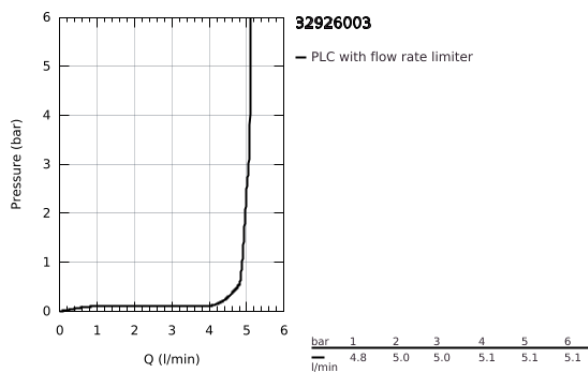

32 926 003 **EUROSMART SINGLE-LEVER BASIN MIXER 1/2"**
S-SIZE

PRODUCT DESCRIPTION

- Colour: chrome
- GROHE SilkMove 28 mm ceramic cartridge
- EcoMode - cold water flow in mid-lever position saves energy
- adjustable flow rate limiter
- with temperature limiter
- GROHE LongLife finish
- GROHE EcoJoy - less water, perfect flow
- maximum flow rate (at 3 bar): 5 l/min
- Protected Water Ways no contact of water with lead or nickel inside the tap
- GROHE FastFixation installation system
- pop-up waste set 1 1/4"
- lift rod in lateral position
- flexible connection hoses
- professional edition

32 926 003 **EUROSMART SINGLE-LEVER BASIN MIXER 1/2"**
S-SIZE

SPARE PARTS, July 2019 – August 2024

- 1: Lever (Spare part-nr. 48551000)
 - 2: Cap (Spare part-nr. 46116000)
 - 3: Cartridge (Spare part-nr. 48518000)
 - 4: Lift rod (Spare part-nr. 65936PD0)
 - 5: Mousseur (Spare part-nr. 48159000)
 - 6: Shank mounting kit (Spare part-nr. 46645000)
 - 7: Waste set 1 1/4" (Spare part-nr. 28910000)
 - 7.1: Plug (Spare part-nr. 07182000)
 - 7.2: Eccentric rod (Spare part-nr. 07052000)
 - 8: Mounting wrench (Spare part-nr. 19017000)*
 - 9: Eccentric rod (Spare part-nr. 07341000)*
 - 10: Base plate (Spare part-nr. 48165000)*
- * Optional accessories