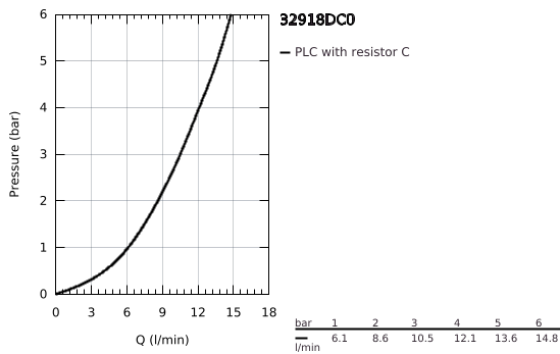

32 918 DC0 MINTA SINGLE-LEVER SINK MIXER 1/2"

PRODUCT DESCRIPTION

- Colour: supersteel
- C-spout
- GROHE LongLife finish
- GROHE SilkMove 46 mm ceramic cartridge
- Pull-Out spout for greater flexibility
- adjustable flow rate limiter
- swivel tubular spout, swivel area 360°
- integrated non-return valve
- protected against backflow
- flexible connection hoses
- rapid installation system
- maximum flow rate (at 3 bar): 10.5 l/min

32 918 DC0 MINTA SINGLE-LEVER SINK MIXER 1/2"

SPARE PARTS, June 2024 – now

- 1: Lever (Spare part-nr. 46015DC0)
 - 2: Cap (Spare part-nr. 46025DC0)
 - 3: Cartridge (Spare part-nr. 46048000)
 - 4: Pull-Out spray (Spare part-nr. 46925DC0)
 - 4.1: Mousseur (Spare part-nr. 13952DC0)
 - 4.2: Non-return valve (Spare part-nr. 08565000)
 - 5: Hose for sink mixer with pull-out dual spray or mousseur (Spare part-nr. 48293000)
 - 6: Shank mounting kit (Spare part-nr. 46345000)
 - 7: Temperature limiter (Spare part-nr. 46375000)*
- * Optional accessories