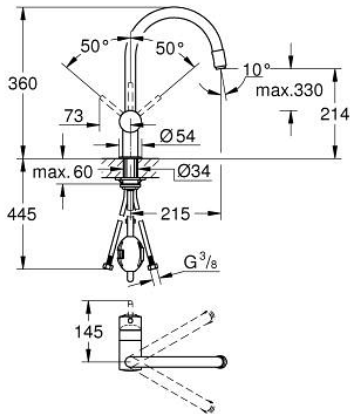

32 918 DC0 MINTA SINGLE-LEVER SINK MIXER 1/2"

PRODUCT DESCRIPTION

- Colour: supersteel
- C-spout
- GROHE LongLife finish
- GROHE SilkMove 46 mm ceramic cartridge
- Pull-Out spout for greater flexibility
- adjustable flow rate limiter
- swivel tubular spout, swivel area 360°
- integrated non-return valve
- protected against backflow
- flexible connection hoses
- rapid installation system
- maximum flow rate (at 3 bar): 10.5 l/min

32 918 DC0 MINTA SINGLE-LEVER SINK MIXER 1/2"

SPARE PARTS, June 2024 – now

- 1: Lever (Spare part-nr. 46015DC0)
 - 2: Cap (Spare part-nr. 46025DC0)
 - 3: Cartridge (Spare part-nr. 46048000)
 - 4: Pull-Out spray (Spare part-nr. 46925DC0)
 - 4.1: Mousseur (Spare part-nr. 13952DC0)
 - 4.2: Non-return valve (Spare part-nr. 08565000)
 - 5: Hose for sink mixer with pull-out dual spray or mousseur (Spare part-nr. 48293000)
 - 6: Shank mounting kit (Spare part-nr. 46345000)
 - 7: Temperature limiter (Spare part-nr. 46375000)*
- * Optional accessories