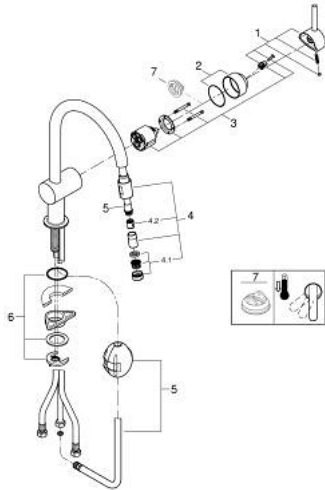

32 918 DC0 MINTA SINGLE-LEVER SINK MIXER 1/2"

PRODUCT DESCRIPTION

- Colour: supersteel
- C-spout
- GROHE LongLife finish
- GROHE SilkMove 46 mm ceramic cartridge
- Pull-Out spout for greater flexibility
- adjustable flow rate limiter
- swivel tubular spout, swivel area 360°
- integrated non-return valve
- protected against backflow
- flexible connection hoses
- rapid installation system
- maximum flow rate (at 3 bar): 10.5 l/min

32 918 DC0 MINTA SINGLE-LEVER SINK MIXER 1/2"

SPARE PARTS, June 2024 – now

- 1: Lever (Spare part-nr. 46015DC0)
 - 2: Cap (Spare part-nr. 46025DC0)
 - 3: Cartridge (Spare part-nr. 46048000)
 - 4: Pull-Out spray (Spare part-nr. 46925DC0)
 - 4.1: Mousseur (Spare part-nr. 13952DC0)
 - 4.2: Non-return valve (Spare part-nr. 08565000)
 - 5: Hose for sink mixer with pull-out dual spray or mousseur (Spare part-nr. 48293000)
 - 6: Shank mounting kit (Spare part-nr. 46345000)
 - 7: Temperature limiter (Spare part-nr. 46375000)*
- * Optional accessories