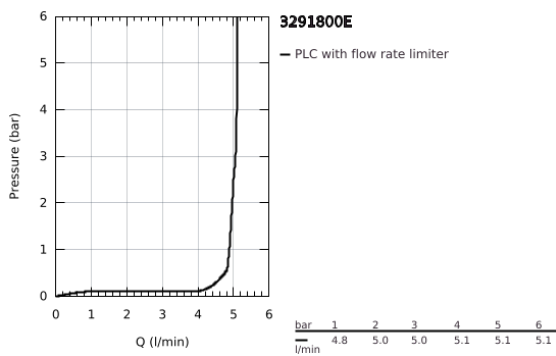

32 918 00E MINTA SINGLE-LEVER SINK MIXER 1/2"

PRODUCT DESCRIPTION

- Colour: chrome
- C-spout
- GROHE LongLife finish
- GROHE SilkMove 46 mm ceramic cartridge
- GROHE EcoJoy - less water, perfect flow
- Pull-Out spout for greater flexibility
- adjustable flow rate limiter
- swivel tubular spout, swivel area 360°
- integrated non-return valve
- protected against backflow
- flexible connection hoses
- rapid installation system
- maximum flow rate (at 3 bar): 5 l/min
- optional temperature limiter

32 918 00E MINTA SINGLE-LEVER SINK MIXER 1/2"

SPARE PARTS, October 2015 – September 2023

- 1: Lever (Spare part-nr. 46015000)
- 2: Cap (Spare part-nr. 46025000)
- 3: Cartridge (Spare part-nr. 46048000)
- 4: Pull-Out spray (Spare part-nr. 46925000)
- 4.1: Mousseur (Spare part-nr. 13952000)
- 4.2: Non-return valve (Spare part-nr. 08565000)
- 5: Hose for sink mixer with pull-out dual spray or mousseur (Spare part-nr. 48293000)
- 6: Shank mounting kit (Spare part-nr. 46345000)
- 7: Quick coupling (Spare part-nr. 64999000)
- 8: Temperature limiter (Spare part-nr. 46375000)*
- 9: Lever (Spare part-nr. 40684000)*
- * Optional accessories