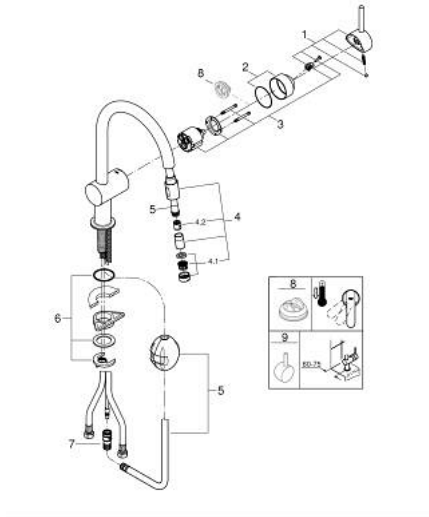

32 918 00E MINTA SINGLE-LEVER SINK MIXER 1/2"

PRODUCT DESCRIPTION

- Colour: chrome
- C-spout
- GROHE LongLife finish
- GROHE SilkMove 46 mm ceramic cartridge
- GROHE EcoJoy - less water, perfect flow
- Pull-Out spout for greater flexibility
- adjustable flow rate limiter
- swivel tubular spout, swivel area 360°
- integrated non-return valve
- protected against backflow
- flexible connection hoses
- rapid installation system
- maximum flow rate (at 3 bar): 5 l/min
- optional temperature limiter

32 918 00E MINTA SINGLE-LEVER SINK MIXER 1/2"

SPARE PARTS, October 2015 – September 2023

- 1: Lever (Spare part-nr. 46015000)
- 2: Cap (Spare part-nr. 46025000)
- 3: Cartridge (Spare part-nr. 46048000)
- 4: Pull-Out spray (Spare part-nr. 46925000)
- 4.1: Mousseur (Spare part-nr. 13952000)
- 4.2: Non-return valve (Spare part-nr. 08565000)
- 5: Hose for sink mixer with pull-out dual spray or mousseur (Spare part-nr. 48293000)
- 6: Shank mounting kit (Spare part-nr. 46345000)
- 7: Quick coupling (Spare part-nr. 64999000)
- 8: Temperature limiter (Spare part-nr. 46375000)*
- 9: Lever (Spare part-nr. 40684000)*
- * Optional accessories