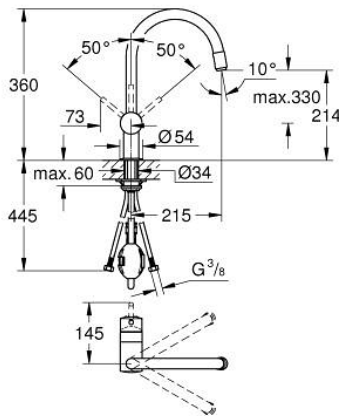

32 918 00E MINTA SINGLE-LEVER SINK MIXER 1/2"

PRODUCT DESCRIPTION

- Colour: chrome
- C-spout
- GROHE LongLife finish
- GROHE SilkMove 46 mm ceramic cartridge
- GROHE EcoJoy - less water, perfect flow
- Pull-Out spout for greater flexibility
- adjustable flow rate limiter
- swivel tubular spout, swivel area 360°
- integrated non-return valve
- protected against backflow
- flexible connection hoses
- rapid installation system
- maximum flow rate (at 3 bar): 5 l/min
- optional temperature limiter

32 918 00E MINTA SINGLE-LEVER SINK MIXER 1/2"

SPARE PARTS, October 2015 – September 2023

- 1: Lever (Spare part-nr. 46015000)
- 2: Cap (Spare part-nr. 46025000)
- 3: Cartridge (Spare part-nr. 46048000)
- 4: Pull-Out spray (Spare part-nr. 46925000)
- 4.1: Mousseur (Spare part-nr. 13952000)
- 4.2: Non-return valve (Spare part-nr. 08565000)
- 5: Hose for sink mixer with pull-out dual spray or mousseur (Spare part-nr. 48293000)
- 6: Shank mounting kit (Spare part-nr. 46345000)
- 7: Quick coupling (Spare part-nr. 64999000)
- 8: Temperature limiter (Spare part-nr. 46375000)*
- 9: Lever (Spare part-nr. 40684000)*
- * Optional accessories