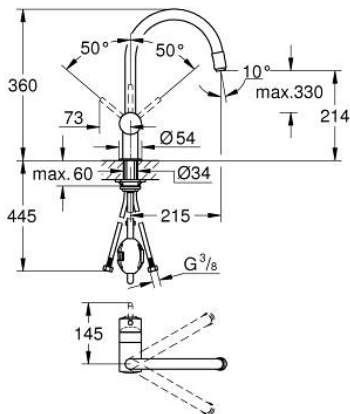

32 918 000 MINTA SINGLE-LEVER SINK MIXER 1/2"

PRODUCT DESCRIPTION

- Colour: chrome
- C-spout
- GROHE LongLife finish
- GROHE SilkMove 46 mm ceramic cartridge
- Pull-Out spout for greater flexibility
- adjustable flow rate limiter
- swivel tubular spout, swivel area 360°
- protected against backflow
- flexible connection hoses
- rapid installation system
- maximum flow rate (at 3 bar): 10.5 l/min

32 918 000 MINTA SINGLE-LEVER SINK MIXER 1/2"

SPARE PARTS, June 2024 – now

- 1: Lever (Spare part-nr. 46015000)
 - 2: Cap (Spare part-nr. 46025000)
 - 3: Cartridge (Spare part-nr. 46048000)
 - 4: Pull-Out spray (Spare part-nr. 46925000)
 - 4.1: Mousseur (Spare part-nr. 13952000)
 - 4.2: Non-return valve (Spare part-nr. 08565000)
 - 5: Hose for sink mixer with pull-out dual spray or mousseur (Spare part-nr. 48293000)
 - 6: Shank mounting kit (Spare part-nr. 46345000)
 - 7: Temperature limiter (Spare part-nr. 46375000)*
- * Optional accessories