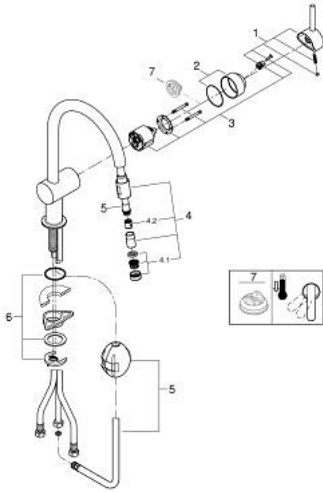

32 918 000 MINTA SINGLE-LEVER SINK MIXER 1/2"

PRODUCT DESCRIPTION

- Colour: chrome
- C-spout
- GROHE LongLife finish
- GROHE SilkMove 46 mm ceramic cartridge
- Pull-Out spout for greater flexibility
- adjustable flow rate limiter
- swivel tubular spout, swivel area 360°
- protected against backflow
- flexible connection hoses
- rapid installation system
- maximum flow rate (at 3 bar): 10.5 l/min

32 918 000 MINTA SINGLE-LEVER SINK MIXER 1/2"

SPARE PARTS, June 2024 – now

- 1: Lever (Spare part-nr. 46015000)
 - 2: Cap (Spare part-nr. 46025000)
 - 3: Cartridge (Spare part-nr. 46048000)
 - 4: Pull-Out spray (Spare part-nr. 46925000)
 - 4.1: Mousseur (Spare part-nr. 13952000)
 - 4.2: Non-return valve (Spare part-nr. 08565000)
 - 5: Hose for sink mixer with pull-out dual spray or mousseur (Spare part-nr. 48293000)
 - 6: Shank mounting kit (Spare part-nr. 46345000)
 - 7: Temperature limiter (Spare part-nr. 46375000)*
- * Optional accessories