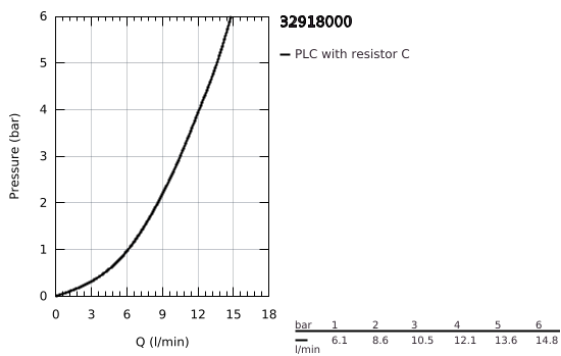

32 918 000 MINTA SINGLE-LEVER SINK MIXER 1/2"

PRODUCT DESCRIPTION

- Colour: chrome
- C-spout
- GROHE LongLife finish
- GROHE SilkMove 46 mm ceramic cartridge
- Pull-Out spout for greater flexibility
- adjustable flow rate limiter
- swivel tubular spout, swivel area 360°
- protected against backflow
- flexible connection hoses
- rapid installation system
- maximum flow rate (at 3 bar): 10.5 l/min

32 918 000 MINTA SINGLE-LEVER SINK MIXER 1/2"

SPARE PARTS, June 2024 – now

- 1: Lever (Spare part-nr. 46015000)
 - 2: Cap (Spare part-nr. 46025000)
 - 3: Cartridge (Spare part-nr. 46048000)
 - 4: Pull-Out spray (Spare part-nr. 46925000)
 - 4.1: Mousseur (Spare part-nr. 13952000)
 - 4.2: Non-return valve (Spare part-nr. 08565000)
 - 5: Hose for sink mixer with pull-out dual spray or mousseur (Spare part-nr. 48293000)
 - 6: Shank mounting kit (Spare part-nr. 46345000)
 - 7: Temperature limiter (Spare part-nr. 46375000)*
- * Optional accessories