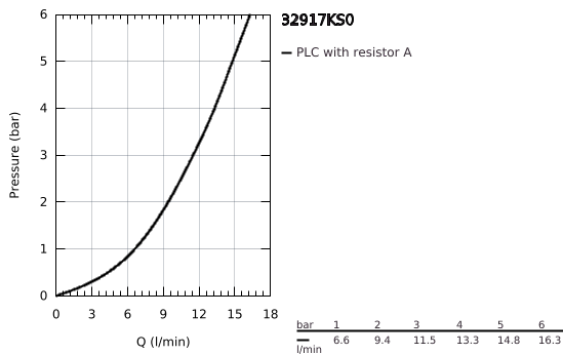

### 32 917 KS0 MINTA SINGLE-LEVER SINK MIXER 1/2"

**PRODUCT DESCRIPTION**

- Colour: velvet black
- C-spout
- GROHE LongLife finish
- GROHE SilkMove 46 mm ceramic cartridge
- adjustable flow rate limiter
- swivel tubular spout
- selectable swivel area: 0° / 150° / 360°
- flexible connection hoses
- connector set 3/8"
- rapid installation system
- optional temperature limiter
- maximum flow rate (at 3 bar): 11.5 l/min

## 32 917 KS0 MINTA SINGLE-LEVER SINK MIXER 1/2"