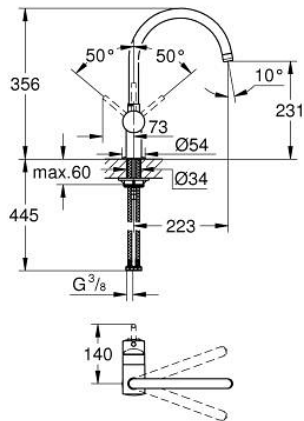

### 32 917 KS0 MINTA SINGLE-LEVER SINK MIXER 1/2"

**PRODUCT DESCRIPTION**

- Colour: velvet black
- C-spout
- GROHE LongLife finish
- GROHE SilkMove 46 mm ceramic cartridge
- adjustable flow rate limiter
- swivel tubular spout
- selectable swivel area: 0° / 150° / 360°
- flexible connection hoses
- connector set 3/8"
- rapid installation system
- optional temperature limiter
- maximum flow rate (at 3 bar): 11.5 l/min

## 32 917 KS0 MINTA SINGLE-LEVER SINK MIXER 1/2"

### SPARE PARTS, March 2013 – now

- 1: Lever (Spare part-nr. 46015KS0)
  - 2: Cap (Spare part-nr. 46025KS0)
  - 3: Cartridge (Spare part-nr. 46048000)
  - 4: C-spout (Spare part-nr. 13043KS0)
  - 4.1: Sealing washer (Spare part-nr. 0128500M)
  - 4.2: Safety ring (Spare part-nr. 0485300M)
  - 4.3: Mousseur (Spare part-nr. 13928KS0)
  - 5: Shank mounting kit (Spare part-nr. 46249000)
  - 6: Mounting wrench (Spare part-nr. 19017000)\*
- \* Optional accessories