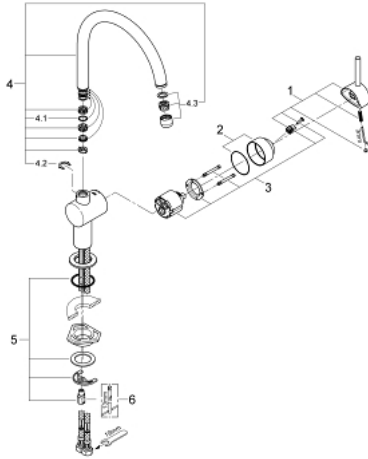

### 32 917 KS0 MINTA SINGLE-LEVER SINK MIXER 1/2"

**PRODUCT DESCRIPTION**

- Colour: velvet black
- C-spout
- GROHE LongLife finish
- GROHE SilkMove 46 mm ceramic cartridge
- adjustable flow rate limiter
- swivel tubular spout
- selectable swivel area: 0° / 150° / 360°
- flexible connection hoses
- connector set 3/8"
- rapid installation system
- optional temperature limiter
- maximum flow rate (at 3 bar): 11.5 l/min

## 32 917 KS0 MINTA SINGLE-LEVER SINK MIXER 1/2"

### SPARE PARTS, March 2013 – now

- 1: Lever (Spare part-nr. 46015KS0)
  - 2: Cap (Spare part-nr. 46025KS0)
  - 3: Cartridge (Spare part-nr. 46048000)
  - 4: C-spout (Spare part-nr. 13043KS0)
  - 4.1: Sealing washer (Spare part-nr. 0128500M)
  - 4.2: Safety ring (Spare part-nr. 0485300M)
  - 4.3: Mousseur (Spare part-nr. 13928KS0)
  - 5: Shank mounting kit (Spare part-nr. 46249000)
  - 6: Mounting wrench (Spare part-nr. 19017000)\*
- \* Optional accessories