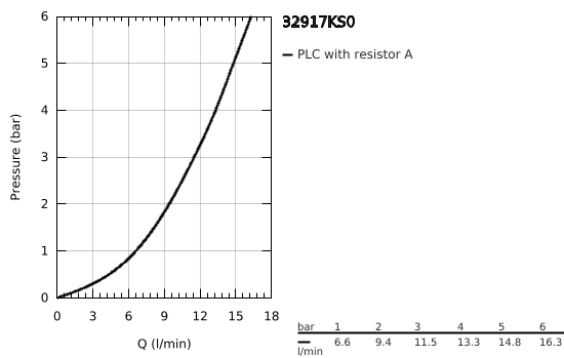

## 32 917 KS0 MINTA SINGLE-LEVER SINK MIXER 1/2"

### PRODUCT DESCRIPTION

- Colour: velvet black
- C-spout
- GROHE LongLife finish
- GROHE SilkMove 46 mm ceramic cartridge
- adjustable flow rate limiter
- swivel tubular spout
- selectable swivel area: 0° / 150° / 360°
- flexible connection hoses
- connector set 3/8"
- rapid installation system
- optional temperature limiter
- maximum flow rate (at 3 bar): 11.5 l/min