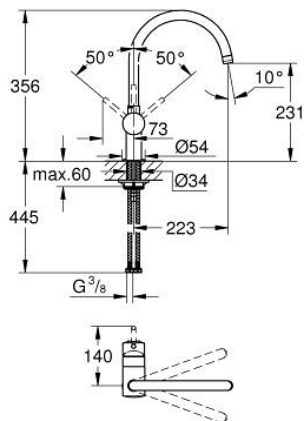

## 32 917 KS0 MINTA SINGLE-LEVER SINK MIXER 1/2"

### PRODUCT DESCRIPTION

- Colour: velvet black
- C-spout
- GROHE LongLife finish
- GROHE SilkMove 46 mm ceramic cartridge
- adjustable flow rate limiter
- swivel tubular spout
- selectable swivel area: 0° / 150° / 360°
- flexible connection hoses
- connector set 3/8"
- rapid installation system
- optional temperature limiter
- maximum flow rate (at 3 bar): 11.5 l/min

### SPARE PARTS, March 2013 – now

- 1: Lever (Spare part-nr. 46015KS0)
  - 2: Cap (Spare part-nr. 46025KS0)
  - 3: Cartridge (Spare part-nr. 46048000)
  - 4: C-spout (Spare part-nr. 13043KS0)
  - 4.1: Sealing washer (Spare part-nr. 0128500M)
  - 4.2: Safety ring (Spare part-nr. 0485300M)
  - 4.3: Mousseur (Spare part-nr. 13928KS0)
  - 5: Shank mounting kit (Spare part-nr. 46249000)
  - 6: Mounting wrench (Spare part-nr. 19017000)\*
- \* Optional accessories