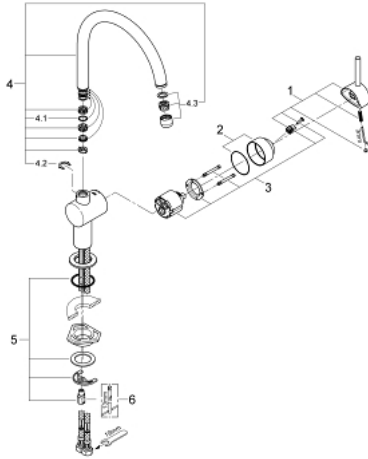

## 32 917 KS0 MINTA SINGLE-LEVER SINK MIXER 1/2"

### PRODUCT DESCRIPTION

- Colour: velvet black
- C-spout
- GROHE LongLife finish
- GROHE SilkMove 46 mm ceramic cartridge
- adjustable flow rate limiter
- swivel tubular spout
- selectable swivel area: 0° / 150° / 360°
- flexible connection hoses
- connector set 3/8"
- rapid installation system
- optional temperature limiter
- maximum flow rate (at 3 bar): 11.5 l/min

### SPARE PARTS, March 2013 – now

- 1: Lever (Spare part-nr. 46015KS0)
  - 2: Cap (Spare part-nr. 46025KS0)
  - 3: Cartridge (Spare part-nr. 46048000)
  - 4: C-spout (Spare part-nr. 13043KS0)
  - 4.1: Sealing washer (Spare part-nr. 0128500M)
  - 4.2: Safety ring (Spare part-nr. 0485300M)
  - 4.3: Mousseur (Spare part-nr. 13928KS0)
  - 5: Shank mounting kit (Spare part-nr. 46249000)
  - 6: Mounting wrench (Spare part-nr. 19017000)\*
- \* Optional accessories