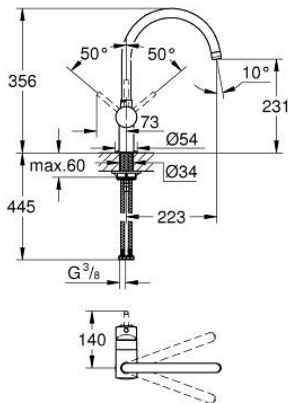

32 917 DC0 MINTA SINGLE-LEVER SINK MIXER 1/2"

PRODUCT DESCRIPTION

- Colour: supersteel
- C-spout
- GROHE LongLife finish
- GROHE SilkMove 46 mm ceramic cartridge
- adjustable flow rate limiter
- swivel tubular spout
- selectable swivel area: 0° / 150° / 360°
- flexible connection hoses
- connector set 3/8"
- rapid installation system
- optional temperature limiter
- maximum flow rate (at 3 bar): 11.5 l/min

32 917 DC0 MINTA SINGLE-LEVER SINK MIXER 1/2"

SPARE PARTS, March 2004 – now

- 1: Lever (Spare part-nr. 46015DC0)
 - 2: Cap (Spare part-nr. 46025DC0)
 - 3: Cartridge (Spare part-nr. 46048000)
 - 4: C-spout (Spare part-nr. 13043DC0)
 - 4.1: Sealing washer (Spare part-nr. 0128500M)
 - 4.2: Safety ring (Spare part-nr. 0485300M)
 - 4.3: Mousseur (Spare part-nr. 13928DC0)
 - 5: Shank mounting kit (Spare part-nr. 46249000)
 - 6: Mounting wrench (Spare part-nr. 19017000)*
- * Optional accessories