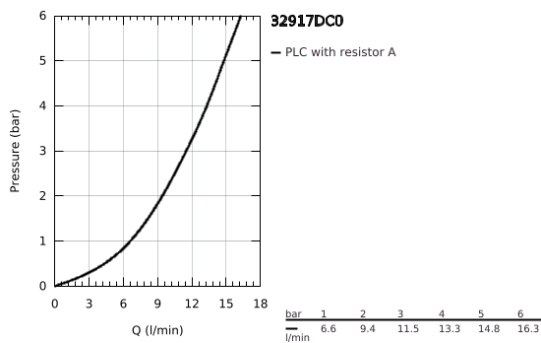

32 917 DC0 MINTA SINGLE-LEVER SINK MIXER 1/2"

PRODUCT DESCRIPTION

- Colour: supersteel
- C-spout
- GROHE LongLife finish
- GROHE SilkMove 46 mm ceramic cartridge
- adjustable flow rate limiter
- swivel tubular spout
- selectable swivel area: 0° / 150° / 360°
- flexible connection hoses
- connector set 3/8"
- rapid installation system
- optional temperature limiter
- maximum flow rate (at 3 bar): 11.5 l/min

32 917 DC0 MINTA SINGLE-LEVER SINK MIXER 1/2"

SPARE PARTS, March 2004 – now

- 1: Lever (Spare part-nr. 46015DC0)
 - 2: Cap (Spare part-nr. 46025DC0)
 - 3: Cartridge (Spare part-nr. 46048000)
 - 4: C-spout (Spare part-nr. 13043DC0)
 - 4.1: Sealing washer (Spare part-nr. 0128500M)
 - 4.2: Safety ring (Spare part-nr. 0485300M)
 - 4.3: Mousseur (Spare part-nr. 13928DC0)
 - 5: Shank mounting kit (Spare part-nr. 46249000)
 - 6: Mounting wrench (Spare part-nr. 19017000)*
- * Optional accessories