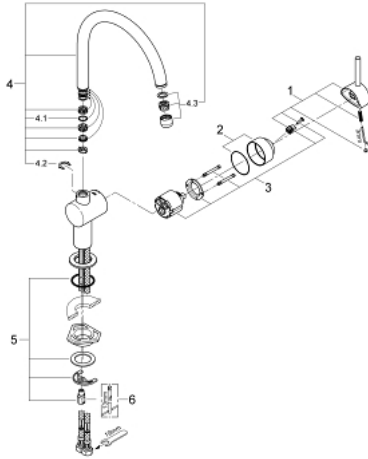

32 917 DC0 MINTA SINGLE-LEVER SINK MIXER 1/2"

PRODUCT DESCRIPTION

- Colour: supersteel
- C-spout
- GROHE LongLife finish
- GROHE SilkMove 46 mm ceramic cartridge
- adjustable flow rate limiter
- swivel tubular spout
- selectable swivel area: 0° / 150° / 360°
- flexible connection hoses
- connector set 3/8"
- rapid installation system
- optional temperature limiter
- maximum flow rate (at 3 bar): 11.5 l/min

32 917 DC0 MINTA SINGLE-LEVER SINK MIXER 1/2"

SPARE PARTS, March 2004 – now

- 1: Lever (Spare part-nr. 46015DC0)
 - 2: Cap (Spare part-nr. 46025DC0)
 - 3: Cartridge (Spare part-nr. 46048000)
 - 4: C-spout (Spare part-nr. 13043DC0)
 - 4.1: Sealing washer (Spare part-nr. 0128500M)
 - 4.2: Safety ring (Spare part-nr. 0485300M)
 - 4.3: Mousseur (Spare part-nr. 13928DC0)
 - 5: Shank mounting kit (Spare part-nr. 46249000)
 - 6: Mounting wrench (Spare part-nr. 19017000)*
- * Optional accessories