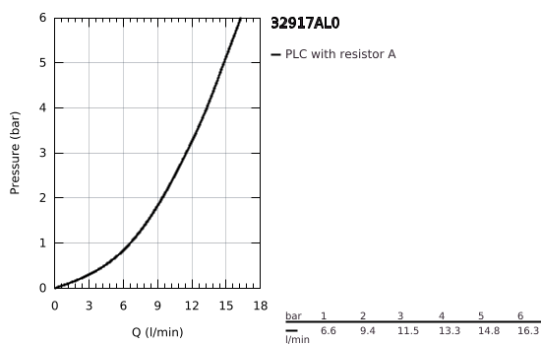

### 32 917 AL0 MINTA SINGLE-LEVER SINK MIXER 1/2"

#### PRODUCT DESCRIPTION

- Colour: brushed hard graphite
- C-spout
- GROHE LongLife finish
- GROHE SilkMove 46 mm ceramic cartridge
- adjustable flow rate limiter
- swivel tubular spout
- selectable swivel area: 0° / 150° / 360°
- flexible connection hoses
- connector set 3/8"
- rapid installation system
- optional temperature limiter
- maximum flow rate (at 3 bar): 11.5 l/min

## 32 917 AL0 MINTA SINGLE-LEVER SINK MIXER 1/2"