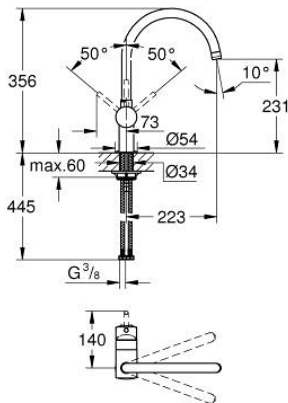

### 32 917 AL0 MINTA SINGLE-LEVER SINK MIXER 1/2"

#### PRODUCT DESCRIPTION

- Colour: brushed hard graphite
- C-spout
- GROHE LongLife finish
- GROHE SilkMove 46 mm ceramic cartridge
- adjustable flow rate limiter
- swivel tubular spout
- selectable swivel area: 0° / 150° / 360°
- flexible connection hoses
- connector set 3/8"
- rapid installation system
- optional temperature limiter
- maximum flow rate (at 3 bar): 11.5 l/min

## 32 917 AL0 MINTA SINGLE-LEVER SINK MIXER 1/2"

### SPARE PARTS, March 2018 – now

- 1: Lever (Spare part-nr. 46015AL0)
  - 2: Cap (Spare part-nr. 46025AL0)
  - 3: Cartridge (Spare part-nr. 46048000)
  - 4: C-spout (Spare part-nr. 13043AL0)
  - 4.1: Sealing washer (Spare part-nr. 0128500M)
  - 4.2: Safety ring (Spare part-nr. 0485300M)
  - 4.3: Mousseur (Spare part-nr. 13928AL0)
  - 5: Shank mounting kit (Spare part-nr. 46249000)
  - 6: Mounting wrench (Spare part-nr. 19017000)\*
- \* Optional accessories