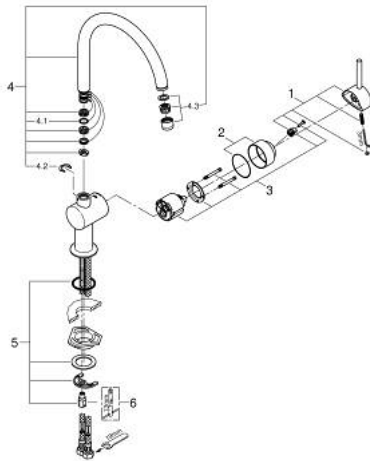

### 32 917 AL0 MINTA SINGLE-LEVER SINK MIXER 1/2"

#### PRODUCT DESCRIPTION

- Colour: brushed hard graphite
- C-spout
- GROHE LongLife finish
- GROHE SilkMove 46 mm ceramic cartridge
- adjustable flow rate limiter
- swivel tubular spout
- selectable swivel area: 0° / 150° / 360°
- flexible connection hoses
- connector set 3/8"
- rapid installation system
- optional temperature limiter
- maximum flow rate (at 3 bar): 11.5 l/min

## 32 917 AL0 MINTA SINGLE-LEVER SINK MIXER 1/2"

### SPARE PARTS, March 2018 – now

- 1: Lever (Spare part-nr. 46015AL0)
  - 2: Cap (Spare part-nr. 46025AL0)
  - 3: Cartridge (Spare part-nr. 46048000)
  - 4: C-spout (Spare part-nr. 13043AL0)
  - 4.1: Sealing washer (Spare part-nr. 0128500M)
  - 4.2: Safety ring (Spare part-nr. 0485300M)
  - 4.3: Mousseur (Spare part-nr. 13928AL0)
  - 5: Shank mounting kit (Spare part-nr. 46249000)
  - 6: Mounting wrench (Spare part-nr. 19017000)\*
- \* Optional accessories