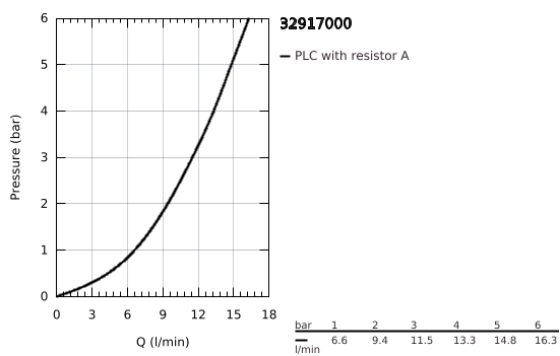

32 917 000 MINTA SINGLE-LEVER SINK MIXER 1/2"

PRODUCT DESCRIPTION

- Colour: chrome
- C-spout
- GROHE LongLife finish
- GROHE SilkMove 46 mm ceramic cartridge
- adjustable flow rate limiter
- swivel tubular spout
- selectable swivel area: 0° / 150° / 360°
- flexible connection hoses
- rapid installation system
- maximum flow rate (at 3 bar): 11.5 l/min

32 917 000 MINTA SINGLE-LEVER SINK MIXER 1/2"

SPARE PARTS, March 2007 – now

- 1: Lever (Spare part-nr. 46015000)
 - 2: Cap (Spare part-nr. 46025000)
 - 3: Cartridge (Spare part-nr. 46048000)
 - 4: C-spout (Spare part-nr. 13043000)
 - 4.1: Sealing washer (Spare part-nr. 0128500M)
 - 4.2: Safety ring (Spare part-nr. 0485300M)
 - 4.3: Mousseur (Spare part-nr. 13928000)
 - 5: Shank mounting kit (Spare part-nr. 46249000)
 - 6: Mounting wrench (Spare part-nr. 19017000)*
- * Optional accessories