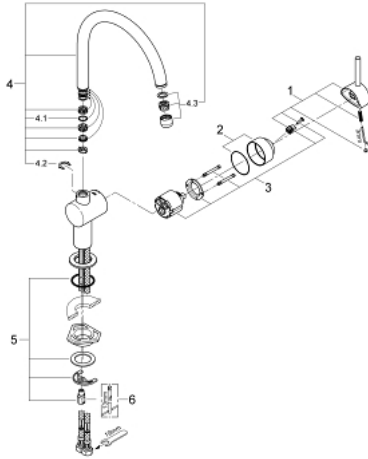

32 917 000 MINTA SINGLE-LEVER SINK MIXER 1/2"

PRODUCT DESCRIPTION

- Colour: chrome
- C-spout
- GROHE LongLife finish
- GROHE SilkMove 46 mm ceramic cartridge
- adjustable flow rate limiter
- swivel tubular spout
- selectable swivel area: 0° / 150° / 360°
- flexible connection hoses
- rapid installation system
- maximum flow rate (at 3 bar): 11.5 l/min

32 917 000 MINTA SINGLE-LEVER SINK MIXER 1/2"

SPARE PARTS, March 2007 – now

- 1: Lever (Spare part-nr. 46015000)
 - 2: Cap (Spare part-nr. 46025000)
 - 3: Cartridge (Spare part-nr. 46048000)
 - 4: C-spout (Spare part-nr. 13043000)
 - 4.1: Sealing washer (Spare part-nr. 0128500M)
 - 4.2: Safety ring (Spare part-nr. 0485300M)
 - 4.3: Mousseur (Spare part-nr. 13928000)
 - 5: Shank mounting kit (Spare part-nr. 46249000)
 - 6: Mounting wrench (Spare part-nr. 19017000)*
- * Optional accessories