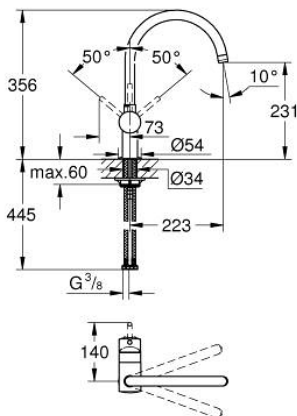

32 917 000 MINTA SINGLE-LEVER SINK MIXER 1/2"

PRODUCT DESCRIPTION

- Colour: chrome
- C-spout
- GROHE LongLife finish
- GROHE SilkMove 46 mm ceramic cartridge
- adjustable flow rate limiter
- swivel tubular spout
- selectable swivel area: 0° / 150° / 360°
- flexible connection hoses
- rapid installation system
- maximum flow rate (at 3 bar): 11.5 l/min

32 917 000 MINTA SINGLE-LEVER SINK MIXER 1/2"

SPARE PARTS, March 2007 – now

- 1: Lever (Spare part-nr. 46015000)
 - 2: Cap (Spare part-nr. 46025000)
 - 3: Cartridge (Spare part-nr. 46048000)
 - 4: C-spout (Spare part-nr. 13043000)
 - 4.1: Sealing washer (Spare part-nr. 0128500M)
 - 4.2: Safety ring (Spare part-nr. 0485300M)
 - 4.3: Mousseur (Spare part-nr. 13928000)
 - 5: Shank mounting kit (Spare part-nr. 46249000)
 - 6: Mounting wrench (Spare part-nr. 19017000)*
- * Optional accessories