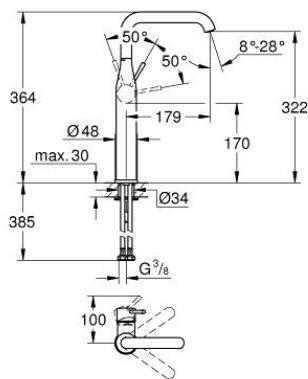

32 901 243 1 **ESSENCE SINGLE-LEVER BASIN MIXER 1/2"**
XL-SIZE

PRODUCT DESCRIPTION

- Colour: matte black
- for free-standing basins
- GROHE SilkMove 28 mm ceramic cartridge
- with temperature limiter
- GROHE AquaGuide adjustable mousseur
- GROHE FastFixation Plus installation system
- swivel spout with mousseur and stop limiter
- smooth body
- flexible connection hoses
- maximum flow rate (at 3 bar): 6.6 l/min

32 901 243 1 **ESSENCE SINGLE-LEVER BASIN MIXER 1/2"**
XL-SIZE

SPARE PARTS, May 2024 – now

- 1: Lever (Spare part-nr. 469192430)
- 2: Cartridge (Spare part-nr. 46580000)
- 3: screw ring (Spare part-nr. 48591000)
- 4: Outlet (Spare part-nr. 134202430)
- 4.1: Mousseur (Spare part-nr. 48480000)
- 4.2: Sealing washer (Spare part-nr. 0128500M)
- 4.3: Safety ring (Spare part-nr. 4826600M)
- 5: Escutcheon (Spare part-nr. 486032430)
- 6: Shank mounting kit (Spare part-nr. 46645000)
- 7: Mounting wrench (Spare part-nr. 19017000)*
- 8: Waste set with push-open plug (Spare part-nr. 658072430)*