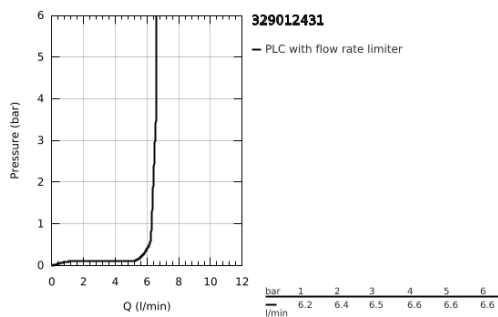

32 901 243 1 **ESSENCE SINGLE-LEVER BASIN MIXER 1/2"**
XL-SIZE

PRODUCT DESCRIPTION

- Colour: matte black
- for free-standing basins
- GROHE SilkMove 28 mm ceramic cartridge
- with temperature limiter
- GROHE AquaGuide adjustable mousseur
- GROHE FastFixation Plus installation system
- swivel spout with mousseur and stop limiter
- smooth body
- flexible connection hoses
- maximum flow rate (at 3 bar): 6.6 l/min

32 901 243 1 **ESSENCE SINGLE-LEVER BASIN MIXER 1/2"**
XL-SIZE

SPARE PARTS, May 2024 – now

- 1: Lever (Spare part-nr. 469192430)
- 2: Cartridge (Spare part-nr. 46580000)
- 3: screw ring (Spare part-nr. 48591000)
- 4: Outlet (Spare part-nr. 134202430)
- 4.1: Mousseur (Spare part-nr. 48480000)
- 4.2: Sealing washer (Spare part-nr. 0128500M)
- 4.3: Safety ring (Spare part-nr. 4826600M)
- 5: Escutcheon (Spare part-nr. 486032430)
- 6: Shank mounting kit (Spare part-nr. 46645000)
- 7: Mounting wrench (Spare part-nr. 19017000)*
- 8: Waste set with push-open plug (Spare part-nr. 658072430)*