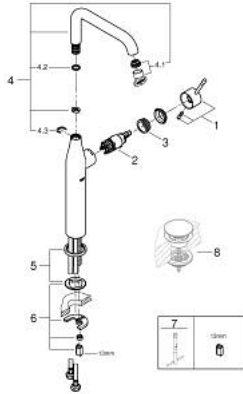

32 901 243 1 **ESSENCE SINGLE-LEVER BASIN MIXER 1/2"**
XL-SIZE

PRODUCT DESCRIPTION

- Colour: matte black
- for free-standing basins
- GROHE SilkMove 28 mm ceramic cartridge
- with temperature limiter
- GROHE AquaGuide adjustable mousseur
- GROHE FastFixation Plus installation system
- swivel spout with mousseur and stop limiter
- smooth body
- flexible connection hoses
- maximum flow rate (at 3 bar): 6.6 l/min

32 901 243 1 **ESSENCE SINGLE-LEVER BASIN MIXER 1/2"**
XL-SIZE

SPARE PARTS, May 2024 – now

- 1: Lever (Spare part-nr. 469192430)
- 2: Cartridge (Spare part-nr. 46580000)
- 3: screw ring (Spare part-nr. 48591000)
- 4: Outlet (Spare part-nr. 134202430)
- 4.1: Mousseur (Spare part-nr. 48480000)
- 4.2: Sealing washer (Spare part-nr. 0128500M)
- 4.3: Safety ring (Spare part-nr. 4826600M)
- 5: Escutcheon (Spare part-nr. 486032430)
- 6: Shank mounting kit (Spare part-nr. 46645000)
- 7: Mounting wrench (Spare part-nr. 19017000)*
- 8: Waste set with push-open plug (Spare part-nr. 658072430)*