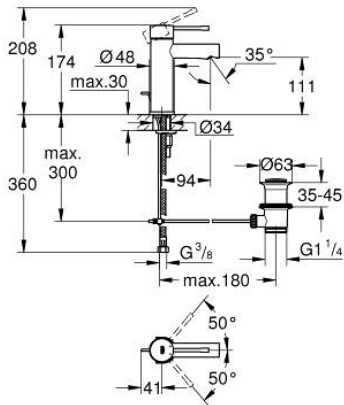

32 898 243 1 **ESSENCE SINGLE-LEVER BASIN MIXER 1/2"**
S-SIZE

PRODUCT DESCRIPTION

- Colour: matte black
- GROHE SilkMove 28 mm ceramic cartridge
- with temperature limiter
- GROHE EcoJoy - less water, perfect flow
- maximum flow rate (at 3 bar): 5.7 l/min
- GROHE FastFixation Plus installation system
- pop-up waste set 1 1/4"
- flexible connection hoses

32 898 243 1 **ESSENCE SINGLE-LEVER BASIN MIXER 1/2"**
S-SIZE

SPARE PARTS, May 2024 – now

- 1: Lever (Spare part-nr. 469172430)
 - 2: Fitting ring (Spare part-nr. 46715000)
 - 3: Cartridge (Spare part-nr. 46580000)
 - 4: lift rod (Spare part-nr. 46739KU0)
 - 5: Mousseur (Spare part-nr. 46765000)
 - 6: Escutcheon (Spare part-nr. 486032430)
 - 7: Shank mounting kit (Spare part-nr. 46645000)
 - 8: Waste set 1 1/4" (Spare part-nr. 289102430)
 - 8.1: Plug (Spare part-nr. 071822430)
 - 8.2: Eccentric rod (Spare part-nr. 07052000)
 - 9: Mounting wrench (Spare part-nr. 19017000)*
 - 10: Eccentric rod (Spare part-nr. 07341000)*
- * Optional accessories