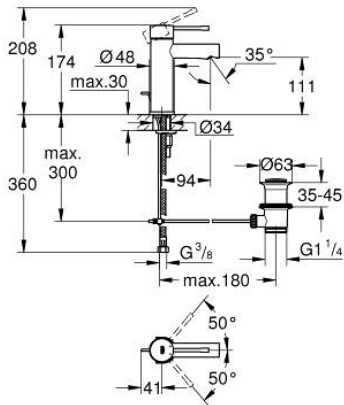

32 898 243 1 **ESSENCE SINGLE-LEVER BASIN MIXER 1/2"**
S-SIZE

PRODUCT DESCRIPTION

- Colour: matte black
- GROHE SilkMove 28 mm ceramic cartridge
- with temperature limiter
- GROHE EcoJoy mousseur 5.7 l/min
- GROHE FastFixation Plus installation system
- pop-up waste set 1 1/4"
- flexible connection hoses

32 898 243 1 **ESSENCE SINGLE-LEVER BASIN MIXER 1/2"**
S-SIZE

SPARE PARTS, May 2024 – now

- 1: Lever (Spare part-nr. 469172430)
 - 2: Fitting ring (Spare part-nr. 46715000)
 - 3: Cartridge (Spare part-nr. 46580000)
 - 4: lift rod (Spare part-nr. 46739KU0)
 - 5: Mousseur (Spare part-nr. 46765000)
 - 6: Escutcheon (Spare part-nr. 486032430)
 - 7: Shank mounting kit (Spare part-nr. 46645000)
 - 8: Waste set 1 1/4" (Spare part-nr. 289102430)
 - 8.1: Plug (Spare part-nr. 071822430)
 - 8.2: Eccentric rod (Spare part-nr. 07052000)
 - 9: Mounting wrench (Spare part-nr. 19017000)*
 - 10: Eccentric rod (Spare part-nr. 07341000)*
- * Optional accessories