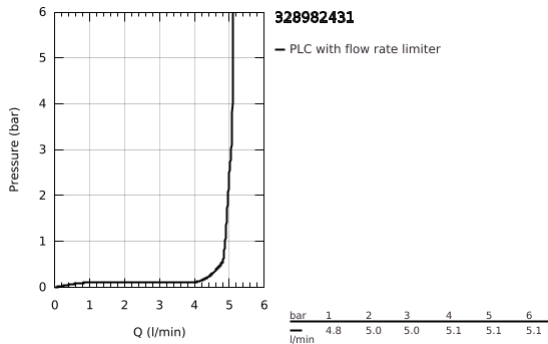

32 898 243 1 **ESSENCE SINGLE-LEVER BASIN MIXER 1/2"**
S-SIZE

PRODUCT DESCRIPTION

- Colour: matte black
- GROHE SilkMove 28 mm ceramic cartridge
- with temperature limiter
- GROHE EcoJoy mousseur 5.7 l/min
- GROHE FastFixation Plus installation system
- pop-up waste set 1 1/4"
- flexible connection hoses

32 898 243 1 **ESSENCE SINGLE-LEVER BASIN MIXER 1/2"**
S-SIZE

SPARE PARTS, May 2024 – now

- 1: Lever (Spare part-nr. 469172430)
 - 2: Fitting ring (Spare part-nr. 46715000)
 - 3: Cartridge (Spare part-nr. 46580000)
 - 4: lift rod (Spare part-nr. 46739KU0)
 - 5: Mousseur (Spare part-nr. 46765000)
 - 6: Escutcheon (Spare part-nr. 486032430)
 - 7: Shank mounting kit (Spare part-nr. 46645000)
 - 8: Waste set 1 1/4" (Spare part-nr. 289102430)
 - 8.1: Plug (Spare part-nr. 071822430)
 - 8.2: Eccentric rod (Spare part-nr. 07052000)
 - 9: Mounting wrench (Spare part-nr. 19017000)*
 - 10: Eccentric rod (Spare part-nr. 07341000)*
- * Optional accessories