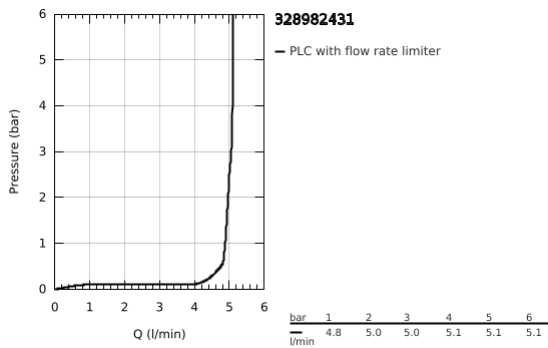

32 898 243 1 **ESSENCE SINGLE-LEVER BASIN MIXER 1/2"**
S-SIZE

PRODUCT DESCRIPTION

- Colour: matte black
- GROHE SilkMove 28 mm ceramic cartridge
- with temperature limiter
- GROHE EcoJoy - less water, perfect flow
- maximum flow rate (at 3 bar): 5.7 l/min
- GROHE FastFixation Plus installation system
- pop-up waste set 1 1/4"
- flexible connection hoses

32 898 243 1 **ESSENCE SINGLE-LEVER BASIN MIXER 1/2"**
S-SIZE

SPARE PARTS, May 2024 – now

- 1: Lever (Spare part-nr. 469172430)
 - 2: Fitting ring (Spare part-nr. 46715000)
 - 3: Cartridge (Spare part-nr. 46580000)
 - 4: lift rod (Spare part-nr. 46739KU0)
 - 5: Mousseur (Spare part-nr. 46765000)
 - 6: Escutcheon (Spare part-nr. 486032430)
 - 7: Shank mounting kit (Spare part-nr. 46645000)
 - 8: Waste set 1 1/4" (Spare part-nr. 289102430)
 - 8.1: Plug (Spare part-nr. 071822430)
 - 8.2: Eccentric rod (Spare part-nr. 07052000)
 - 9: Mounting wrench (Spare part-nr. 19017000)*
 - 10: Eccentric rod (Spare part-nr. 07341000)*
- * Optional accessories