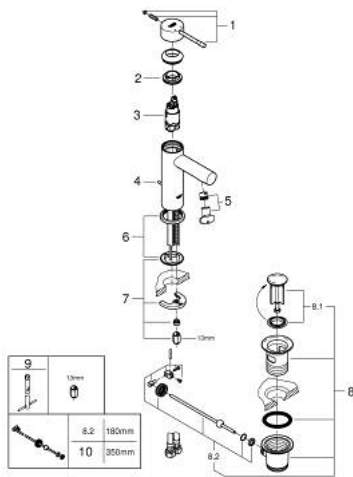

32 898 243 1 **ESSENCE SINGLE-LEVER BASIN MIXER 1/2"**
S-SIZE

PRODUCT DESCRIPTION

- Colour: matte black
- GROHE SilkMove 28 mm ceramic cartridge
- with temperature limiter
- GROHE EcoJoy - less water, perfect flow
- maximum flow rate (at 3 bar): 5.7 l/min
- GROHE FastFixation Plus installation system
- pop-up waste set 1 1/4"
- flexible connection hoses

32 898 243 1 **ESSENCE SINGLE-LEVER BASIN MIXER 1/2"**
S-SIZE

SPARE PARTS, May 2024 – now

- 1: Lever (Spare part-nr. 469172430)
 - 2: Fitting ring (Spare part-nr. 46715000)
 - 3: Cartridge (Spare part-nr. 46580000)
 - 4: lift rod (Spare part-nr. 46739KU0)
 - 5: Mousseur (Spare part-nr. 46765000)
 - 6: Escutcheon (Spare part-nr. 486032430)
 - 7: Shank mounting kit (Spare part-nr. 46645000)
 - 8: Waste set 1 1/4" (Spare part-nr. 289102430)
 - 8.1: Plug (Spare part-nr. 071822430)
 - 8.2: Eccentric rod (Spare part-nr. 07052000)
 - 9: Mounting wrench (Spare part-nr. 19017000)*
 - 10: Eccentric rod (Spare part-nr. 07341000)*
- * Optional accessories