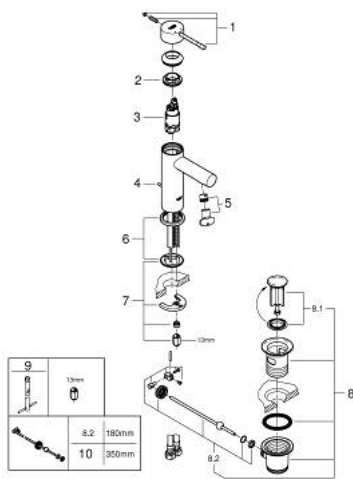

32 898 243 1 **ESSENCE SINGLE-LEVER BASIN MIXER 1/2"**
S-SIZE

PRODUCT DESCRIPTION

- Colour: matte black
- GROHE SilkMove 28 mm ceramic cartridge
- with temperature limiter
- GROHE EcoJoy - less water, perfect flow
- maximum flow rate (at 3 bar): 5.7 l/min
- GROHE FastFixation Plus installation system
- pop-up waste set 1 1/4"
- flexible connection hoses

32 898 243 1 **ESSENCE SINGLE-LEVER BASIN MIXER 1/2"**
S-SIZE

SPARE PARTS, May 2024 – now

- 1: Lever (Spare part-nr. 469172430)
 - 2: Fitting ring (Spare part-nr. 46715000)
 - 3: Cartridge (Spare part-nr. 46580000)
 - 4: lift rod (Spare part-nr. 46739KU0)
 - 5: Mousseur (Spare part-nr. 46765000)
 - 6: Escutcheon (Spare part-nr. 486032430)
 - 7: Shank mounting kit (Spare part-nr. 46645000)
 - 8: Waste set 1 1/4" (Spare part-nr. 289102430)
 - 8.1: Plug (Spare part-nr. 071822430)
 - 8.2: Eccentric rod (Spare part-nr. 07052000)
 - 9: Mounting wrench (Spare part-nr. 19017000)*
 - 10: Eccentric rod (Spare part-nr. 07341000)*
- * Optional accessories