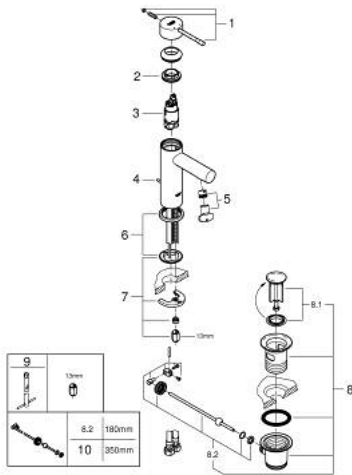

32 898 243 1 **ESSENCE SINGLE-LEVER BASIN MIXER 1/2"**
S-SIZE

PRODUCT DESCRIPTION

- Colour: matte black
- GROHE SilkMove 28 mm ceramic cartridge
- with temperature limiter
- GROHE EcoJoy mousseur 5.7 l/min
- GROHE FastFixation Plus installation system
- pop-up waste set 1 1/4"
- flexible connection hoses

32 898 243 1 **ESSENCE SINGLE-LEVER BASIN MIXER 1/2"**
S-SIZE

SPARE PARTS, May 2024 – now

- 1: Lever (Spare part-nr. 469172430)
 - 2: Fitting ring (Spare part-nr. 46715000)
 - 3: Cartridge (Spare part-nr. 46580000)
 - 4: lift rod (Spare part-nr. 46739KU0)
 - 5: Mousseur (Spare part-nr. 46765000)
 - 6: Escutcheon (Spare part-nr. 486032430)
 - 7: Shank mounting kit (Spare part-nr. 46645000)
 - 8: Waste set 1 1/4" (Spare part-nr. 289102430)
 - 8.1: Plug (Spare part-nr. 071822430)
 - 8.2: Eccentric rod (Spare part-nr. 07052000)
 - 9: Mounting wrench (Spare part-nr. 19017000)*
 - 10: Eccentric rod (Spare part-nr. 07341000)*
- * Optional accessories