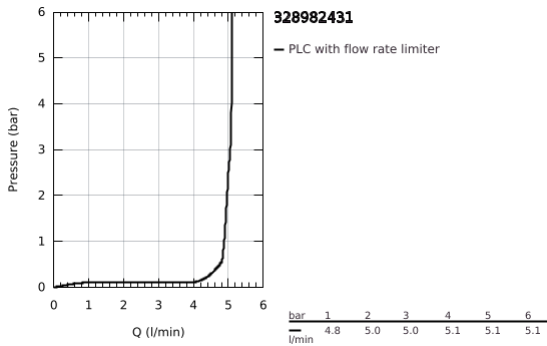

32 898 243 1 **ESSENCE SINGLE-LEVER BASIN MIXER 1/2"**
S-SIZE

PRODUCT DESCRIPTION

- Colour: matte black
- GROHE SilkMove 28 mm ceramic cartridge
- with temperature limiter
- GROHE EcoJoy - less water, perfect flow
- maximum flow rate (at 3 bar): 5.7 l/min
- GROHE FastFixation Plus installation system
- pop-up waste set 1 1/4"
- flexible connection hoses

32 898 243 1 **ESSENCE SINGLE-LEVER BASIN MIXER 1/2"**
S-SIZE

SPARE PARTS, May 2024 – now

- 1: Lever (Spare part-nr. 469172430)
 - 2: Fitting ring (Spare part-nr. 46715000)
 - 3: Cartridge (Spare part-nr. 46580000)
 - 4: lift rod (Spare part-nr. 46739KU0)
 - 5: Mousseur (Spare part-nr. 46765000)
 - 6: Escutcheon (Spare part-nr. 486032430)
 - 7: Shank mounting kit (Spare part-nr. 46645000)
 - 8: Waste set 1 1/4" (Spare part-nr. 289102430)
 - 8.1: Plug (Spare part-nr. 071822430)
 - 8.2: Eccentric rod (Spare part-nr. 07052000)
 - 9: Mounting wrench (Spare part-nr. 19017000)*
 - 10: Eccentric rod (Spare part-nr. 07341000)*
- * Optional accessories