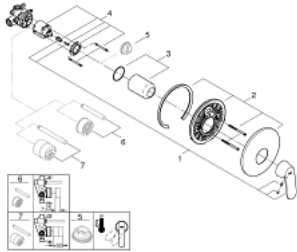

### 32 880 000 EUROCOSMO SINGLE-LEVER SHOWER MIXER 1/2"

**PRODUCT DESCRIPTION**

- Colour: chrome
- wall installation
- GROHE SilkMove 46 mm ceramic cartridge
- GROHE LongLife finish
- set for final installation
- rough-in set for wall mounted shower mixer
- adjustable flow rate limiter
- adjustable minimum flow rate 2.5 l/min
- escutcheon- and shaft-sealing
- metal rosette
- screwed
- optional temperature limiter

## 32 880 000 EUROCOSMO SINGLE-LEVER SHOWER MIXER 1/2"

### SPARE PARTS, December 2015 – now

- 1: Lever (Spare part-nr. 46682000)
- 2: Escutcheon (Spare part-nr. 46904000)
- 3: Cap (Spare part-nr. 02693000)
- 4: Cartridge (Spare part-nr. 46048000)
- 5: Temperature limiter (Spare part-nr. 46308000)\*
- 6: Extension set (Spare part-nr. 46191000)\*
- 7: Extension set (Spare part-nr. 46343000)\*