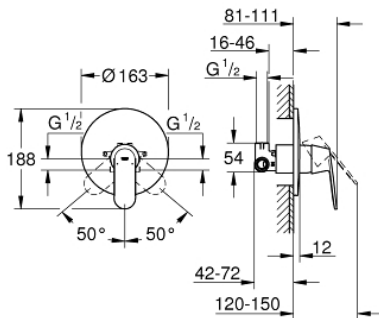

### 32 880 000 EUROCOSMO SINGLE-LEVER SHOWER MIXER 1/2"

**PRODUCT DESCRIPTION**

- Colour: chrome
- wall installation
- GROHE SilkMove 46 mm ceramic cartridge
- GROHE LongLife finish
- set for final installation
- rough-in set for wall mounted shower mixer
- adjustable flow rate limiter
- adjustable minimum flow rate 2.5 l/min
- escutcheon- and shaft-sealing
- metal rosette
- screwed
- optional temperature limiter

## 32 880 000 EUROCOSMO SINGLE-LEVER SHOWER MIXER 1/2"

### SPARE PARTS, December 2015 – now

- 1: Lever (Spare part-nr. 46682000)
- 2: Escutcheon (Spare part-nr. 46904000)
- 3: Cap (Spare part-nr. 02693000)
- 4: Cartridge (Spare part-nr. 46048000)
- 5: Temperature limiter (Spare part-nr. 46308000)\*
- 6: Extension set (Spare part-nr. 46191000)\*
- 7: Extension set (Spare part-nr. 46343000)\*