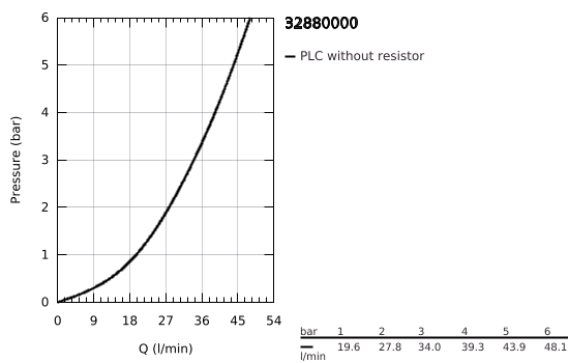

### 32 880 000 EUROCOSMO SINGLE-LEVER SHOWER MIXER 1/2"

**PRODUCT DESCRIPTION**

- Colour: chrome
- wall installation
- GROHE SilkMove 46 mm ceramic cartridge
- GROHE LongLife finish
- set for final installation
- rough-in set for wall mounted shower mixer
- adjustable flow rate limiter
- adjustable minimum flow rate 2.5 l/min
- escutcheon- and shaft-sealing
- metal rosette
- screwed
- optional temperature limiter

## 32 880 000 EUROCOSMO SINGLE-LEVER SHOWER MIXER 1/2"