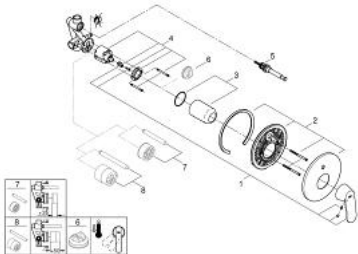

32 879 000 EUROCOSMO SINGLE-LEVER BATH MIXER 1/2"

PRODUCT DESCRIPTION

- Colour: chrome
- wall installation
- GROHE SilkMove 46 mm ceramic cartridge
- GROHE LongLife finish
- set for final installation
- rough-in set for wall mounted bath mixer
- adjustable flow rate limiter
- adjustable minimum flow rate 2.5 l/min
- automatic diverter: bath/shower
- metal wall escutcheon
- screwed
- optional temperature limiter

32 879 000 EUROCOSMO SINGLE-LEVER BATH MIXER 1/2"

SPARE PARTS, December 2015 – now

- 1: Lever (Spare part-nr. 46682000)
- 2: Escutcheon (Spare part-nr. 46905000)
- 3: Cap (Spare part-nr. 02693000)
- 4: Cartridge (Spare part-nr. 46048000)
- 5: Diverter (Spare part-nr. 46737000)
- 6: Temperature limiter (Spare part-nr. 46308000)*
- 7: Extension set (Spare part-nr. 46191000)*
- 8: Extension set (Spare part-nr. 46343000)*