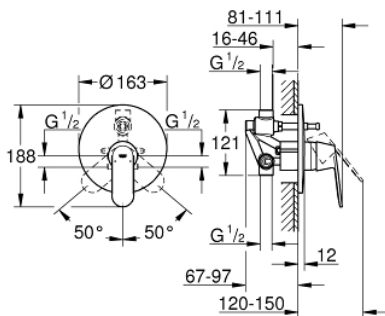

32 879 000 EUROCOSMO SINGLE-LEVER BATH MIXER 1/2"

PRODUCT DESCRIPTION

- Colour: chrome
- wall installation
- GROHE SilkMove 46 mm ceramic cartridge
- GROHE LongLife finish
- set for final installation
- rough-in set for wall mounted bath mixer
- adjustable flow rate limiter
- adjustable minimum flow rate 2.5 l/min
- automatic diverter: bath/shower
- metal wall escutcheon
- screwed
- optional temperature limiter

32 879 000 EUROCOSMO SINGLE-LEVER BATH MIXER 1/2"

SPARE PARTS, December 2015 – now

- 1: Lever (Spare part-nr. 46682000)
- 2: Escutcheon (Spare part-nr. 46905000)
- 3: Cap (Spare part-nr. 02693000)
- 4: Cartridge (Spare part-nr. 46048000)
- 5: Diverter (Spare part-nr. 46737000)
- 6: Temperature limiter (Spare part-nr. 46308000)*
- 7: Extension set (Spare part-nr. 46191000)*
- 8: Extension set (Spare part-nr. 46343000)*