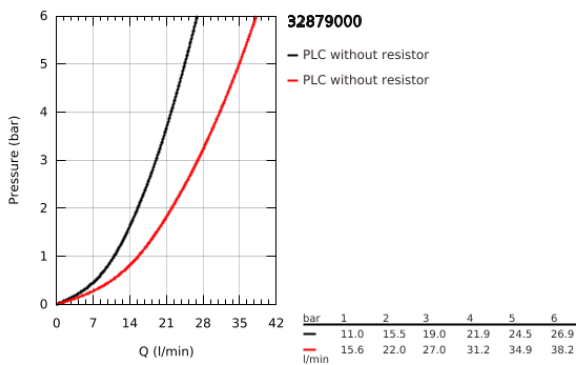

32 879 000 EUROCOSMO SINGLE-LEVER BATH MIXER 1/2"

PRODUCT DESCRIPTION

- Colour: chrome
- wall installation
- GROHE SilkMove 46 mm ceramic cartridge
- GROHE LongLife finish
- set for final installation
- rough-in set for wall mounted bath mixer
- adjustable flow rate limiter
- adjustable minimum flow rate 2.5 l/min
- automatic diverter: bath/shower
- metal wall escutcheon
- screwed
- optional temperature limiter