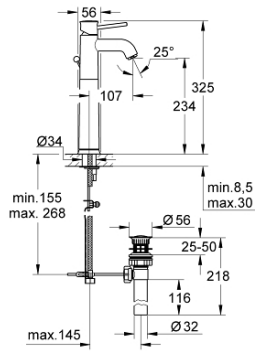

32 868 000 **BAUCLASSIC SINGLE-LEVER BASIN MIXER 1/2"**

PRODUCT DESCRIPTION

- Colour: chrome
- for free-standing basins
- GROHE SmoothControl 28 mm ceramic cartridge
- GROHE LongLife finish
- mousseur
- pop-up waste set 1 1/4"
- flexible connection hoses
- rapid installation system

32 868 000 **BAUCLASSIC SINGLE-LEVER BASIN MIXER 1/2"**

SPARE PARTS, September 2009 – now

- 1: Lever (Spare part-nr. 46761000)
 - 2: Cartridge (Spare part-nr. 46580000)
 - 3: Pop-up rod (Spare part-nr. 06329000)
 - 4: Mousseur (Spare part-nr. 13952000)
 - 5: Shank mounting kit (Spare part-nr. 46249000)
 - 6: Mounting wrench (Spare part-nr. 19017000)*
- * Optional accessories