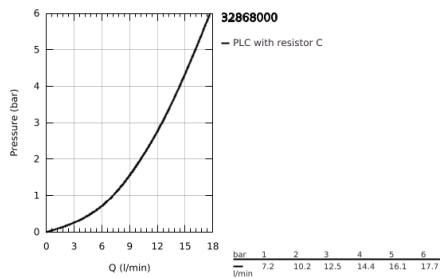

32 868 000 **BAUCLASSIC SINGLE-LEVER BASIN MIXER 1/2"**

PRODUCT DESCRIPTION

- Colour: chrome
- for free-standing basins
- GROHE SmoothControl 28 mm ceramic cartridge
- GROHE LongLife finish
- mousseur
- pop-up waste set 1 1/4"
- flexible connection hoses
- rapid installation system

32 868 000 **BAUCLASSIC SINGLE-LEVER BASIN MIXER 1/2"**

SPARE PARTS, September 2009 – now

- 1: Lever (Spare part-nr. 46761000)
 - 2: Cartridge (Spare part-nr. 46580000)
 - 3: Pop-up rod (Spare part-nr. 06329000)
 - 4: Mousseur (Spare part-nr. 13952000)
 - 5: Shank mounting kit (Spare part-nr. 46249000)
 - 6: Mounting wrench (Spare part-nr. 19017000)*
- * Optional accessories