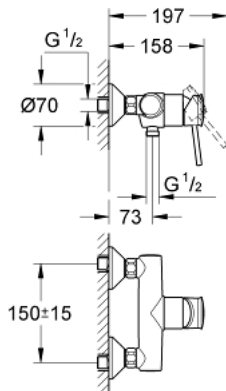

32 867 000 **BAUCLASSIC SINGLE-LEVER SHOWER MIXER 1/2"**

PRODUCT DESCRIPTION

- Colour: chrome
- wall mounted
- GROHE SmoothControl 46 mm ceramic cartridge
- GROHE LongLife finish
- adjustable flow rate limiter
- shower bottom outlet 1/2"
- S-unions

32 867 000 BAUCLASSIC SINGLE-LEVER SHOWER MIXER 1/2"

SPARE PARTS, September 2009 – now

- 1: Lever (Spare part-nr. 46762000)
- 2: Cap (Spare part-nr. 46584000)
- 3: Cartridge (Spare part-nr. 46048000)
- 4: S-union (Spare part-nr. 12075000)
- 4.1: Seal (Spare part-nr. 0138600M)
- 4.2: Escutcheon (Spare part-nr. 0221000M)
- 5: Screw connection 1/2" (Spare part-nr. 45044000)
- 6: Extension 3/4", 20 mm (Spare part-nr. 0713000M)*
- 7: Special spanner (Spare part-nr. 19377000)*
- 8: Escutcheon (Spare part-nr. 4804900M)*