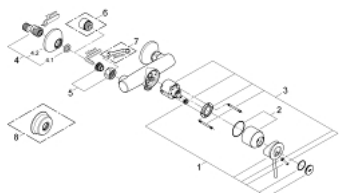

32 867 000 **BAUCLASSIC SINGLE-LEVER SHOWER MIXER 1/2"**

PRODUCT DESCRIPTION

- Colour: chrome
- wall mounted
- GROHE SmoothControl 46 mm ceramic cartridge
- GROHE LongLife finish
- adjustable flow rate limiter
- shower bottom outlet 1/2"
- S-unions

32 867 000 BAUCLASSIC SINGLE-LEVER SHOWER MIXER 1/2"

SPARE PARTS, September 2009 – now

- 1: Lever (Spare part-nr. 46762000)
- 2: Cap (Spare part-nr. 46584000)
- 3: Cartridge (Spare part-nr. 46048000)
- 4: S-union (Spare part-nr. 12075000)
- 4.1: Seal (Spare part-nr. 0138600M)
- 4.2: Escutcheon (Spare part-nr. 0221000M)
- 5: Screw connection 1/2" (Spare part-nr. 45044000)
- 6: Extension 3/4", 20 mm (Spare part-nr. 0713000M)*
- 7: Special spanner (Spare part-nr. 19377000)*
- 8: Escutcheon (Spare part-nr. 4804900M)*