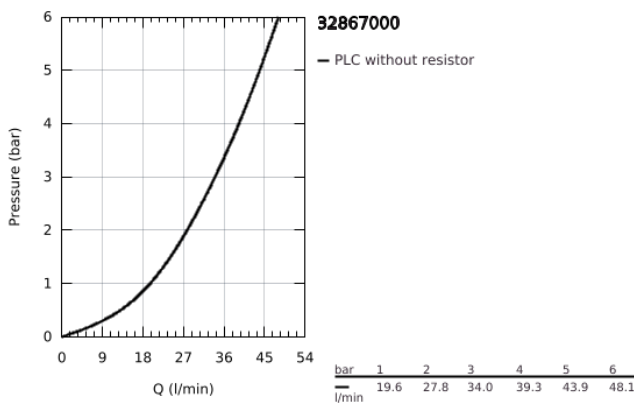

32 867 000 **BAUCLASSIC SINGLE-LEVER SHOWER MIXER 1/2"**

PRODUCT DESCRIPTION

- Colour: chrome
- wall mounted
- GROHE SmoothControl 46 mm ceramic cartridge
- GROHE LongLife finish
- adjustable flow rate limiter
- shower bottom outlet 1/2"
- S-unions

32 867 000 BAUCLASSIC SINGLE-LEVER SHOWER MIXER 1/2"

SPARE PARTS, September 2009 – now

- 1: Lever (Spare part-nr. 46762000)
- 2: Cap (Spare part-nr. 46584000)
- 3: Cartridge (Spare part-nr. 46048000)
- 4: S-union (Spare part-nr. 12075000)
- 4.1: Seal (Spare part-nr. 0138600M)
- 4.2: Escutcheon (Spare part-nr. 0221000M)
- 5: Screw connection 1/2" (Spare part-nr. 45044000)
- 6: Extension 3/4", 20 mm (Spare part-nr. 0713000M)*
- 7: Special spanner (Spare part-nr. 19377000)*
- 8: Escutcheon (Spare part-nr. 4804900M)*