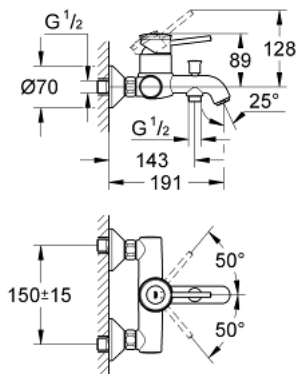

32 865 000 BAUCLASSIC SINGLE-LEVER BATH MIXER 1/2"

PRODUCT DESCRIPTION

- Colour: chrome
- wall mounted
- GROHE SmoothControl 46 mm ceramic cartridge
- GROHE LongLife finish
- adjustable flow rate limiter
- automatic diverter: bath/shower
- mousseur
- S-unions

32 865 000 BAUCLASSIC SINGLE-LEVER BATH MIXER 1/2"

SPARE PARTS, September 2009 – now

- 1: Lever (Spare part-nr. 46762000)
- 2: Cap (Spare part-nr. 46584000)
- 3: Cartridge (Spare part-nr. 46048000)
- 4: Diverter knob (Spare part-nr. 65648000)
- 5: Diverter (Spare part-nr. 65655000)
- 6: Mousseur (Spare part-nr. 13952000)
- 7: S-union (Spare part-nr. 12075000)
- 7.1: Seal (Spare part-nr. 0138600M)
- 7.2: Escutcheon (Spare part-nr. 0221000M)
- 8: Screw connection 1/2" (Spare part-nr. 45044000)
- 9: Extension 3/4", 20 mm (Spare part-nr. 0713000M)*
- 10: Special spanner (Spare part-nr. 19377000)*
- 11: Escutcheon (Spare part-nr. 4804900M)*