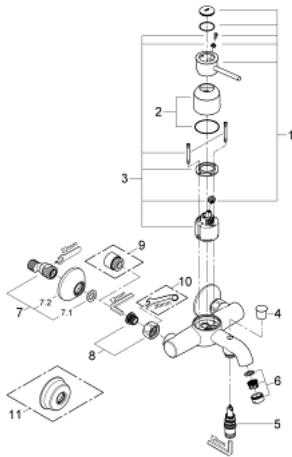

32 865 000 BAUCLASSIC SINGLE-LEVER BATH MIXER 1/2"

PRODUCT DESCRIPTION

- Colour: chrome
- wall mounted
- GROHE SmoothControl 46 mm ceramic cartridge
- GROHE LongLife finish
- adjustable flow rate limiter
- automatic diverter: bath/shower
- mousseur
- S-unions

32 865 000 BAUCLASSIC SINGLE-LEVER BATH MIXER 1/2"

SPARE PARTS, September 2009 – now

- 1: Lever (Spare part-nr. 46762000)
- 2: Cap (Spare part-nr. 46584000)
- 3: Cartridge (Spare part-nr. 46048000)
- 4: Diverter knob (Spare part-nr. 65648000)
- 5: Diverter (Spare part-nr. 65655000)
- 6: Mousseur (Spare part-nr. 13952000)
- 7: S-union (Spare part-nr. 12075000)
- 7.1: Seal (Spare part-nr. 0138600M)
- 7.2: Escutcheon (Spare part-nr. 0221000M)
- 8: Screw connection 1/2" (Spare part-nr. 45044000)
- 9: Extension 3/4", 20 mm (Spare part-nr. 0713000M)*
- 10: Special spanner (Spare part-nr. 19377000)*
- 11: Escutcheon (Spare part-nr. 4804900M)*