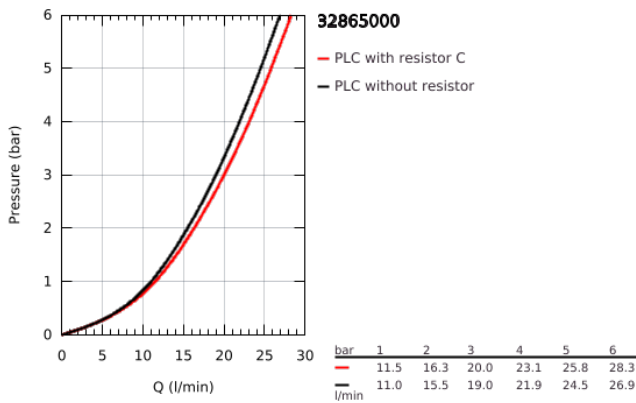

32 865 000 BAUCLASSIC SINGLE-LEVER BATH MIXER 1/2"

PRODUCT DESCRIPTION

- Colour: chrome
- wall mounted
- GROHE SmoothControl 46 mm ceramic cartridge
- GROHE LongLife finish
- adjustable flow rate limiter
- automatic diverter: bath/shower
- mousseur
- S-unions

32 865 000 BAUCLASSIC SINGLE-LEVER BATH MIXER 1/2"

SPARE PARTS, September 2009 – now

- 1: Lever (Spare part-nr. 46762000)
- 2: Cap (Spare part-nr. 46584000)
- 3: Cartridge (Spare part-nr. 46048000)
- 4: Diverter knob (Spare part-nr. 65648000)
- 5: Diverter (Spare part-nr. 65655000)
- 6: Mousseur (Spare part-nr. 13952000)
- 7: S-union (Spare part-nr. 12075000)
- 7.1: Seal (Spare part-nr. 0138600M)
- 7.2: Escutcheon (Spare part-nr. 0221000M)
- 8: Screw connection 1/2" (Spare part-nr. 45044000)
- 9: Extension 3/4", 20 mm (Spare part-nr. 0713000M)*
- 10: Special spanner (Spare part-nr. 19377000)*
- 11: Escutcheon (Spare part-nr. 4804900M)*