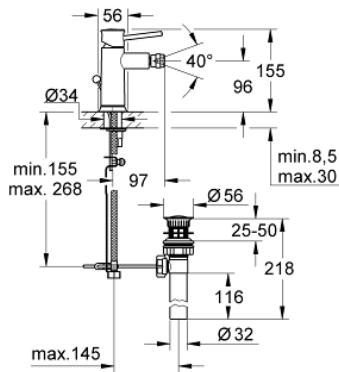

32 864 000 **BAUCLASSIC SINGLE-LEVER BIDET MIXER 1/2"**

**PRODUCT DESCRIPTION**

- Colour: chrome
- GROHE SmoothControl 28 mm ceramic cartridge
- GROHE LongLife finish
- ball-joint mousseur
- pop-up waste set 1 1/4"
- flexible connection hoses
- rapid installation system

## 32 864 000 BAUCLASSIC SINGLE-LEVER BIDET MIXER 1/2"

**SPARE PARTS**, September 2009 – now

- 1: Lever (Spare part-nr. 46761000)
  - 2: Cartridge (Spare part-nr. 46580000)
  - 3: Pop-up rod (Spare part-nr. 06329000)
  - 4: Mousseur (Spare part-nr. 13952000)
  - 5: Shank mounting kit (Spare part-nr. 46249000)
  - 6: Mounting wrench (Spare part-nr. 19017000)\*
- \* Optional accessories