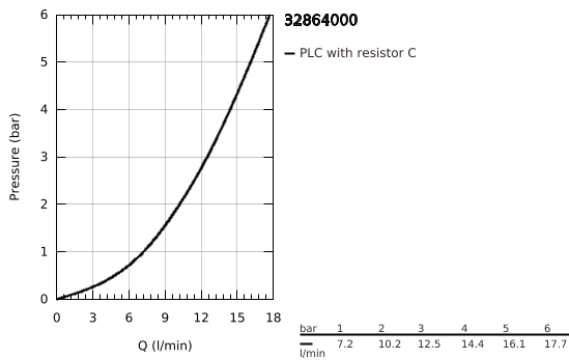

32 864 000 **BAUCLASSIC SINGLE-LEVER BIDET MIXER 1/2"**

**PRODUCT DESCRIPTION**

- Colour: chrome
- GROHE SmoothControl 28 mm ceramic cartridge
- GROHE LongLife finish
- ball-joint mousseur
- pop-up waste set 1 1/4"
- flexible connection hoses
- rapid installation system

## 32 864 000 BAUCLASSIC SINGLE-LEVER BIDET MIXER 1/2"

**SPARE PARTS**, September 2009 – now

- 1: Lever (Spare part-nr. 46761000)
  - 2: Cartridge (Spare part-nr. 46580000)
  - 3: Pop-up rod (Spare part-nr. 06329000)
  - 4: Mousseur (Spare part-nr. 13952000)
  - 5: Shank mounting kit (Spare part-nr. 46249000)
  - 6: Mounting wrench (Spare part-nr. 19017000)\*
- \* Optional accessories