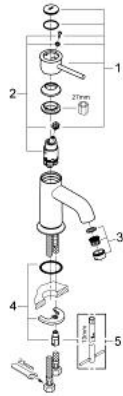

32 863 000 **BAUCLASSIC SINGLE-LEVER BASIN MIXER 1/2"**

**PRODUCT DESCRIPTION**

- Colour: chrome
- GROHE SmoothControl 28 mm ceramic cartridge
- GROHE LongLife finish
- mousseur
- smooth body
- flexible connection hoses
- rapid installation system

## 32 863 000 BAUCLASSIC SINGLE-LEVER BASIN MIXER 1/2"

### SPARE PARTS, September 2009 – now

- 1: Lever (Spare part-nr. 46761000)
  - 2: Cartridge (Spare part-nr. 46580000)
  - 3: Mousseur (Spare part-nr. 13952000)
  - 4: Shank mounting kit (Spare part-nr. 46249000)
  - 5: Mounting wrench (Spare part-nr. 19017000)\*
- \* Optional accessories