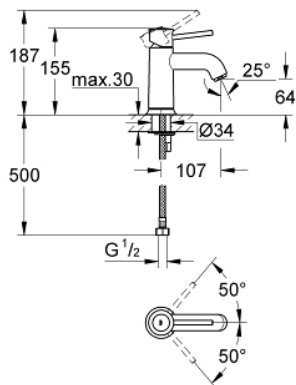

32 863 000 **BAUCLASSIC SINGLE-LEVER BASIN MIXER 1/2"**

**PRODUCT DESCRIPTION**

- Colour: chrome
- GROHE SmoothControl 28 mm ceramic cartridge
- GROHE LongLife finish
- mousseur
- smooth body
- flexible connection hoses
- rapid installation system

## 32 863 000 BAUCLASSIC SINGLE-LEVER BASIN MIXER 1/2"

### SPARE PARTS, September 2009 – now

- 1: Lever (Spare part-nr. 46761000)
  - 2: Cartridge (Spare part-nr. 46580000)
  - 3: Mousseur (Spare part-nr. 13952000)
  - 4: Shank mounting kit (Spare part-nr. 46249000)
  - 5: Mounting wrench (Spare part-nr. 19017000)\*
- \* Optional accessories