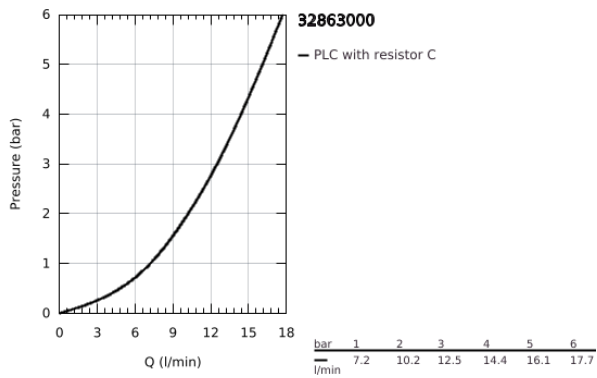

32 863 000 **BAUCLASSIC SINGLE-LEVER BASIN MIXER 1/2"**

**PRODUCT DESCRIPTION**

- Colour: chrome
- GROHE SmoothControl 28 mm ceramic cartridge
- GROHE LongLife finish
- mousseur
- smooth body
- flexible connection hoses
- rapid installation system

## 32 863 000 BAUCLASSIC SINGLE-LEVER BASIN MIXER 1/2"