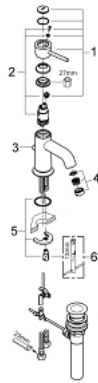

32 862 000 **BAUCLASSIC SINGLE-LEVER BASIN MIXER 1/2"**

PRODUCT DESCRIPTION

- Colour: chrome
- GROHE SmoothControl 28 mm ceramic cartridge
- GROHE LongLife finish
- mousseur
- pop-up waste set 1 1/4"
- flexible connection hoses
- rapid installation system

32 862 000 BAUCLASSIC SINGLE-LEVER BASIN MIXER 1/2"

SPARE PARTS, September 2009 – now

- 1: Lever (Spare part-nr. 46761000)
 - 2: Cartridge (Spare part-nr. 46580000)
 - 3: Pop-up rod (Spare part-nr. 06329000)
 - 4: Mousseur (Spare part-nr. 13952000)
 - 5: Shank mounting kit (Spare part-nr. 46249000)
 - 6: Mounting wrench (Spare part-nr. 19017000)*
- * Optional accessories