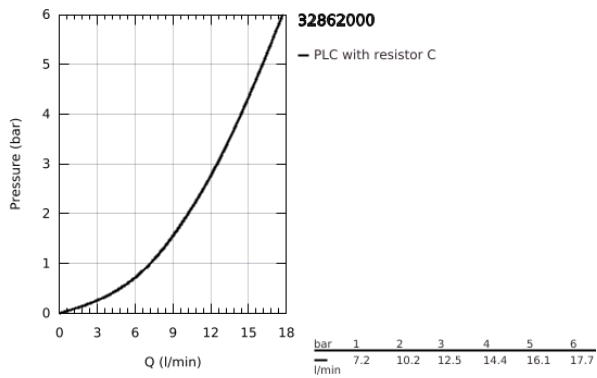

32 862 000 **BAUCLASSIC SINGLE-LEVER BASIN MIXER 1/2"**

PRODUCT DESCRIPTION

- Colour: chrome
- GROHE SmoothControl 28 mm ceramic cartridge
- GROHE LongLife finish
- mousseur
- pop-up waste set 1 1/4"
- flexible connection hoses
- rapid installation system

32 862 000 BAUCLASSIC SINGLE-LEVER BASIN MIXER 1/2"

SPARE PARTS, September 2009 – now

- 1: Lever (Spare part-nr. 46761000)
 - 2: Cartridge (Spare part-nr. 46580000)
 - 3: Pop-up rod (Spare part-nr. 06329000)
 - 4: Mousseur (Spare part-nr. 13952000)
 - 5: Shank mounting kit (Spare part-nr. 46249000)
 - 6: Mounting wrench (Spare part-nr. 19017000)*
- * Optional accessories