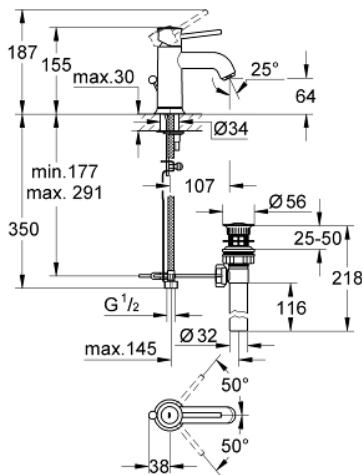

32 862 000 **BAUCLASSIC SINGLE-LEVER BASIN MIXER 1/2"**

PRODUCT DESCRIPTION

- Colour: chrome
- GROHE SmoothControl 28 mm ceramic cartridge
- GROHE LongLife finish
- mousseur
- pop-up waste set 1 1/4"
- flexible connection hoses
- rapid installation system

32 862 000 BAUCLASSIC SINGLE-LEVER BASIN MIXER 1/2"

SPARE PARTS, September 2009 – now

- 1: Lever (Spare part-nr. 46761000)
 - 2: Cartridge (Spare part-nr. 46580000)
 - 3: Pop-up rod (Spare part-nr. 06329000)
 - 4: Mousseur (Spare part-nr. 13952000)
 - 5: Shank mounting kit (Spare part-nr. 46249000)
 - 6: Mounting wrench (Spare part-nr. 19017000)*
- * Optional accessories