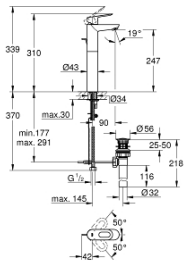

32 856 000 **BAULOOP SINGLE-LEVER BASIN MIXER 1/2"**

PRODUCT DESCRIPTION

- Colour: chrome
- for free-standing basins
- GROHE SmoothControl 28 mm ceramic cartridge
- GROHE LongLife finish
- mousseur
- pop-up waste set 1 1/4"
- flexible connection hoses
- rapid installation system

32 856 000 BAULOOP SINGLE-LEVER BASIN MIXER 1/2"

SPARE PARTS, September 2009 – now

- 1: Lever (Spare part-nr. 46695000)
- 2: Cartridge (Spare part-nr. 46580000)
- 3: Pop-up rod (Spare part-nr. 10769000)
- 4: Mousseur (Spare part-nr. 13952000)
- 5: Shank mounting kit (Spare part-nr. 46249000)
- 6: Base plate (Spare part-nr. 48052000)*
- 7: Mounting wrench (Spare part-nr. 19017000)*