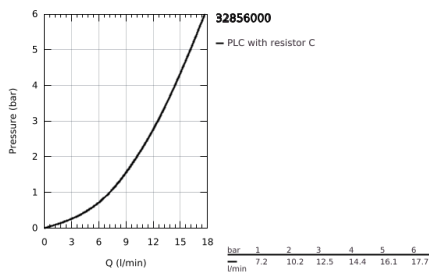

32 856 000 **BAULOOP SINGLE-LEVER BASIN MIXER 1/2"**

PRODUCT DESCRIPTION

- Colour: chrome
- for free-standing basins
- GROHE SmoothControl 28 mm ceramic cartridge
- GROHE LongLife finish
- mousseur
- pop-up waste set 1 1/4"
- flexible connection hoses
- rapid installation system

32 856 000 BAULOOP SINGLE-LEVER BASIN MIXER 1/2"

SPARE PARTS, September 2009 – now

- 1: Lever (Spare part-nr. 46695000)
- 2: Cartridge (Spare part-nr. 46580000)
- 3: Pop-up rod (Spare part-nr. 10769000)
- 4: Mousseur (Spare part-nr. 13952000)
- 5: Shank mounting kit (Spare part-nr. 46249000)
- 6: Base plate (Spare part-nr. 48052000)*
- 7: Mounting wrench (Spare part-nr. 19017000)*