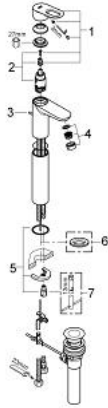

32 856 000 **BAULOOP SINGLE-LEVER BASIN MIXER 1/2"**

PRODUCT DESCRIPTION

- Colour: chrome
- for free-standing basins
- GROHE SmoothControl 28 mm ceramic cartridge
- GROHE LongLife finish
- mousseur
- pop-up waste set 1 1/4"
- flexible connection hoses
- rapid installation system

32 856 000 BAULOOP SINGLE-LEVER BASIN MIXER 1/2"

SPARE PARTS, September 2009 – now

- 1: Lever (Spare part-nr. 46695000)
- 2: Cartridge (Spare part-nr. 46580000)
- 3: Pop-up rod (Spare part-nr. 10769000)
- 4: Mousseur (Spare part-nr. 13952000)
- 5: Shank mounting kit (Spare part-nr. 46249000)
- 6: Base plate (Spare part-nr. 48052000)*
- 7: Mounting wrench (Spare part-nr. 19017000)*