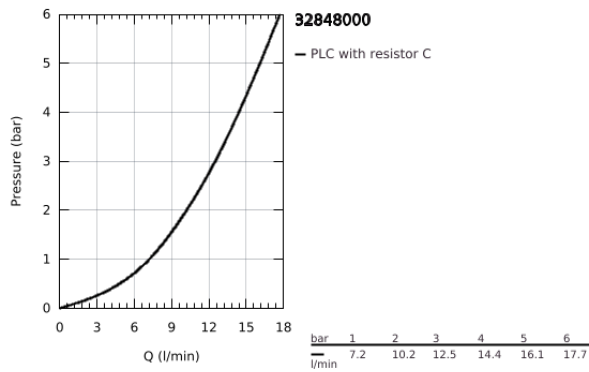

32 848 000 **BAUCURVE SINGLE-LEVER BASIN MIXER 1/2"**

**PRODUCT DESCRIPTION**

- Colour: chrome
- GROHE SmoothControl 28 mm ceramic cartridge
- GROHE LongLife finish
- mousseur
- smooth body
- flexible connection hoses
- rapid installation system

## 32 848 000 BAUCURVE SINGLE-LEVER BASIN MIXER 1/2"

**SPARE PARTS**, September 2009 – now

- 1: Lever (Spare part-nr. 46699000)
- 2: Cartridge (Spare part-nr. 46580000)
- 3: Mousseur (Spare part-nr. 13952000)
- 4: Shank mounting kit (Spare part-nr. 46249000)
- 5: Base plate (Spare part-nr. 48052000)\*
- 6: Mounting wrench (Spare part-nr. 19017000)\*