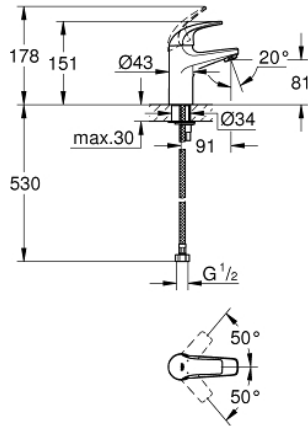

32 848 000 **BAUCURVE SINGLE-LEVER BASIN MIXER 1/2"**

**PRODUCT DESCRIPTION**

- Colour: chrome
- GROHE SmoothControl 28 mm ceramic cartridge
- GROHE LongLife finish
- mousseur
- smooth body
- flexible connection hoses
- rapid installation system

## 32 848 000 BAUCURVE SINGLE-LEVER BASIN MIXER 1/2"

**SPARE PARTS**, September 2009 – now

- 1: Lever (Spare part-nr. 46699000)
- 2: Cartridge (Spare part-nr. 46580000)
- 3: Mousseur (Spare part-nr. 13952000)
- 4: Shank mounting kit (Spare part-nr. 46249000)
- 5: Base plate (Spare part-nr. 48052000)\*
- 6: Mounting wrench (Spare part-nr. 19017000)\*