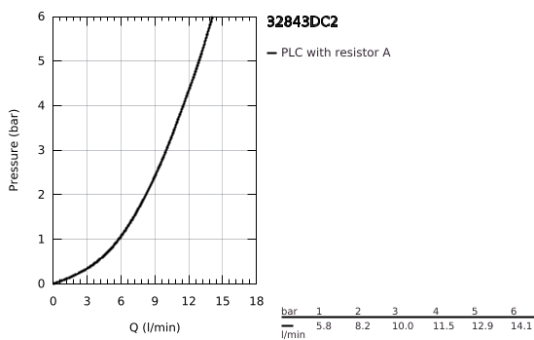

## 32 843 DC2 EUROCOSMO SINGLE-LEVER SINK MIXER 1/2"

### PRODUCT DESCRIPTION

- Colour: supersteel
- high spout
- GROHE LongLife finish
- GROHE SilkMove 35 mm ceramic cartridge
- Protected Water Ways no contact of water with lead or nickel inside the tap
- mousseur
- adjustable flow rate limiter
- swivel tubular spout, swivel area 150°
- flexible connection hoses
- metal fixation set
- maximum flow rate (at 3 bar): 10 l/min