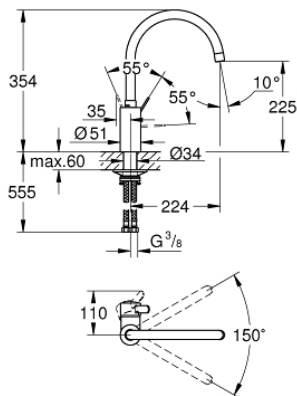

## 32 843 DC2 EUROCOSMO SINGLE-LEVER SINK MIXER 1/2"

### PRODUCT DESCRIPTION

- Colour: supersteel
- high spout
- GROHE LongLife finish
- GROHE SilkMove 35 mm ceramic cartridge
- Protected Water Ways no contact of water with lead or nickel inside the tap
- mousseur
- adjustable flow rate limiter
- swivel tubular spout, swivel area 150°
- flexible connection hoses
- metal fixation set
- maximum flow rate (at 3 bar): 10 l/min

### SPARE PARTS, April 2020 – now

- 1: Lever (Spare part-nr. 46683DC0)
  - 2: Mousseur (Spare part-nr. 48418DC0)
  - 3: Cartridge (Spare part-nr. 46374000)
  - 4: Mounting set (Spare part-nr. 48477000)
  - 5: Socket Spanner (Spare part-nr. 19332000)\*
- \* Optional accessories