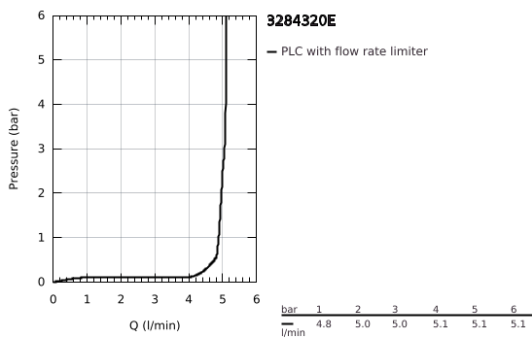

### 32 843 20E EUROCOSMO SINGLE-LEVER SINK MIXER 1/2"

**PRODUCT DESCRIPTION**

- Colour: chrome
- high spout
- GROHE LongLife finish
- GROHE SilkMove 35 mm ceramic cartridge
- Protected Water Ways no contact of water with lead or nickel inside the tap
- GROHE EcoJoy - less water, perfect flow
- mousseur
- adjustable flow rate limiter
- swivel tubular spout, swivel area 150°
- flexible connection hoses
- metal fixation set
- maximum flow rate (at 3 bar): 5 l/min

## 32 843 20E EUROCOSMO SINGLE-LEVER SINK MIXER 1/2"