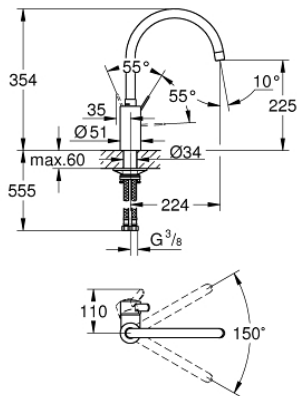

### 32 843 20E EUROCOSMO SINGLE-LEVER SINK MIXER 1/2"

**PRODUCT DESCRIPTION**

- Colour: chrome
- high spout
- GROHE LongLife finish
- GROHE SilkMove 35 mm ceramic cartridge
- Protected Water Ways no contact of water with lead or nickel inside the tap
- GROHE EcoJoy - less water, perfect flow
- mousseur
- adjustable flow rate limiter
- swivel tubular spout, swivel area 150°
- flexible connection hoses
- metal fixation set
- maximum flow rate (at 3 bar): 5 l/min

## 32 843 20E EUROCOSMO SINGLE-LEVER SINK MIXER 1/2"

### SPARE PARTS, April 2020 – now

- 1: Lever (Spare part-nr. 46683000)
  - 2: Mousseur (Spare part-nr. 48419000)
  - 3: Cartridge (Spare part-nr. 46374000)
  - 4: Mounting set (Spare part-nr. 48477000)
  - 5: Socket Spanner (Spare part-nr. 19332000)\*
- \* Optional accessories