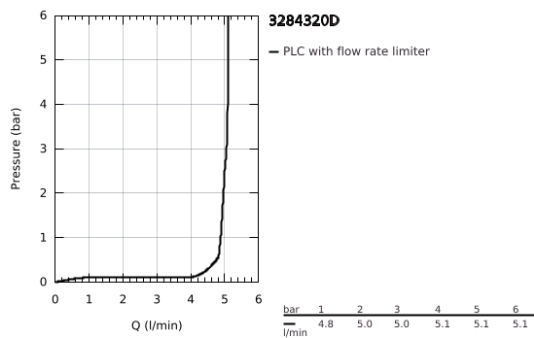

32 843 20D EUROCOSMO SINGLE-LEVER SINK MIXER 1/2"

PRODUCT DESCRIPTION

- Colour: chrome
- high spout
- GROHE LongLife finish
- GROHE SilkMove 35 mm ceramic cartridge
- Protected Water Ways no contact of water with lead or nickel inside the tap
- mousseur
- adjustable flow rate limiter
- swivel tubular spout, swivel area 150°
- flexible connection hoses
- metal fixation set
- maximum flow rate (at 3 bar): 5 l/min

32 843 20D EUROCOSMO SINGLE-LEVER SINK MIXER 1/2"

SPARE PARTS, October 2019 – now

- 1: Lever (Spare part-nr. 46683000)
- 2: Mousseur (Spare part-nr. 13935000)
- 3: Cartridge (Spare part-nr. 46374000)
- 4: Shank fastening assembly (Spare part-nr. 48384000)
- 5: Support plate (Spare part-nr. 05334000)
- 6: Socket Spanner (Spare part-nr. 19332000)*