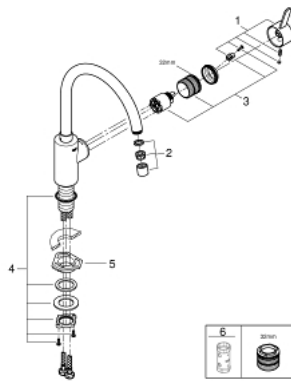

32 843 20D EUROCOSMO SINGLE-LEVER SINK MIXER 1/2"

PRODUCT DESCRIPTION

- Colour: chrome
- high spout
- GROHE LongLife finish
- GROHE SilkMove 35 mm ceramic cartridge
- Protected Water Ways no contact of water with lead or nickel inside the tap
- mousseur
- adjustable flow rate limiter
- swivel tubular spout, swivel area 150°
- flexible connection hoses
- metal fixation set
- maximum flow rate (at 3 bar): 5 l/min

32 843 20D EUROCOSMO SINGLE-LEVER SINK MIXER 1/2"

SPARE PARTS, October 2019 – now

- 1: Lever (Spare part-nr. 46683000)
- 2: Mousseur (Spare part-nr. 13935000)
- 3: Cartridge (Spare part-nr. 46374000)
- 4: Shank fastening assembly (Spare part-nr. 48384000)
- 5: Support plate (Spare part-nr. 05334000)
- 6: Socket Spanner (Spare part-nr. 19332000)*