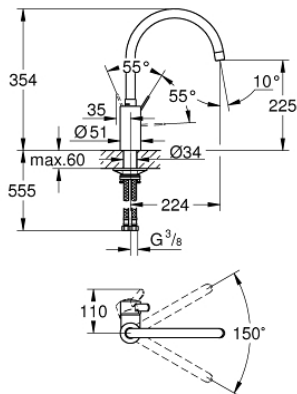

32 843 20D EUROCOSMO SINGLE-LEVER SINK MIXER 1/2"

PRODUCT DESCRIPTION

- Colour: chrome
- high spout
- GROHE LongLife finish
- GROHE SilkMove 35 mm ceramic cartridge
- Protected Water Ways no contact of water with lead or nickel inside the tap
- mousseur
- adjustable flow rate limiter
- swivel tubular spout, swivel area 150°
- flexible connection hoses
- metal fixation set
- maximum flow rate (at 3 bar): 5 l/min

32 843 20D EUROCOSMO SINGLE-LEVER SINK MIXER 1/2"

SPARE PARTS, October 2019 – now

- 1: Lever (Spare part-nr. 46683000)
- 2: Mousseur (Spare part-nr. 13935000)
- 3: Cartridge (Spare part-nr. 46374000)
- 4: Shank fastening assembly (Spare part-nr. 48384000)
- 5: Support plate (Spare part-nr. 05334000)
- 6: Socket Spanner (Spare part-nr. 19332000)*