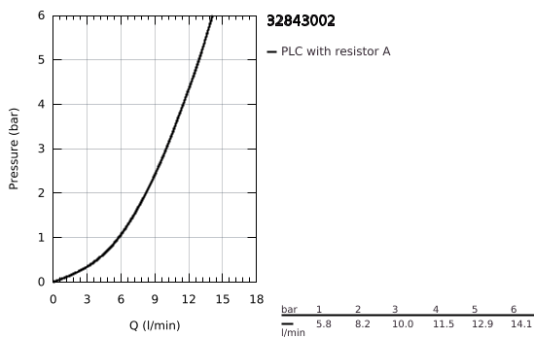

32 843 002 EUROCOSMO SINGLE-LEVER SINK MIXER 1/2"

PRODUCT DESCRIPTION

- Colour: chrome
- high spout
- GROHE LongLife finish
- GROHE SilkMove 35 mm ceramic cartridge
- Protected Water Ways no contact of water with lead or nickel inside the tap
- adjustable flow rate limiter
- swivel tubular spout, swivel area 150°
- flexible connection hoses
- metal fixation set
- maximum flow rate (at 3 bar): 10 l/min