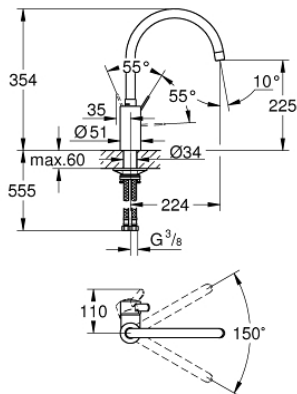

32 843 002 EUROCOSMO SINGLE-LEVER SINK MIXER 1/2"

PRODUCT DESCRIPTION

- Colour: chrome
- high spout
- GROHE LongLife finish
- GROHE SilkMove 35 mm ceramic cartridge
- Protected Water Ways no contact of water with lead or nickel inside the tap
- adjustable flow rate limiter
- swivel tubular spout, swivel area 150°
- flexible connection hoses
- metal fixation set
- maximum flow rate (at 3 bar): 10 l/min

32 843 002 EUROCOSMO SINGLE-LEVER SINK MIXER 1/2"

SPARE PARTS, April 2020 – now

- 1: Lever (Spare part-nr. 46683000)
 - 2: Mousseur (Spare part-nr. 48418000)
 - 3: Cartridge (Spare part-nr. 46374000)
 - 4: Mounting set (Spare part-nr. 48477000)
 - 5: Socket Spanner (Spare part-nr. 19332000)*
- * Optional accessories