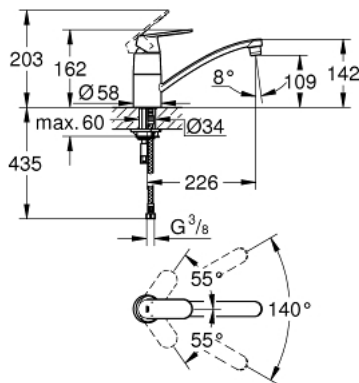

32 842 000 EUROCOSMO SINGLE-LEVER SINK MIXER 1/2"

PRODUCT DESCRIPTION

- Colour: chrome
- low spout
- GROHE LongLife finish
- GROHE SilkMove 35 mm ceramic cartridge
- adjustable flow rate limiter
- swivel tubular spout
- swivel area 140°
- flexible connection hoses
- rapid installation system
- maximum flow rate (at 3 bar): 12 l/min

32 842 000 EUROCOSMO SINGLE-LEVER SINK MIXER 1/2"

SPARE PARTS, May 2016 – now

- 1: Lever (Spare part-nr. 46685000)
- 2: Cap (Spare part-nr. 46601000)
- 3: Cartridge (Spare part-nr. 46374000)
- 4: Seal kit (Spare part-nr. 46429K00)
- 5: Mousseur (Spare part-nr. 13928000)
- 6: Outlet (Spare part-nr. 13205000)
- 7: Shank mounting kit (Spare part-nr. 46249000)
- 8: Mounting wrench (Spare part-nr. 19017000)*