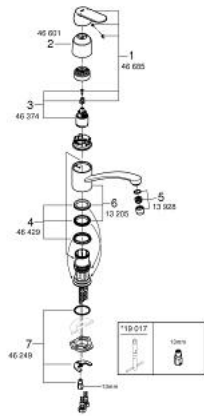

32 842 000 EUROCOSMO SINGLE-LEVER SINK MIXER 1/2"

PRODUCT DESCRIPTION

- Colour: chrome
- low spout
- GROHE LongLife finish
- GROHE SilkMove 35 mm ceramic cartridge
- adjustable flow rate limiter
- swivel tubular spout
- swivel area 140°
- flexible connection hoses
- rapid installation system
- maximum flow rate (at 3 bar): 12 l/min

32 842 000 EUROCOSMO SINGLE-LEVER SINK MIXER 1/2"

SPARE PARTS, May 2016 – now

- 1: Lever (Spare part-nr. 46685000)
- 2: Cap (Spare part-nr. 46601000)
- 3: Cartridge (Spare part-nr. 46374000)
- 4: Seal kit (Spare part-nr. 46429K00)
- 5: Mousseur (Spare part-nr. 13928000)
- 6: Outlet (Spare part-nr. 13205000)
- 7: Shank mounting kit (Spare part-nr. 46249000)
- 8: Mounting wrench (Spare part-nr. 19017000)*