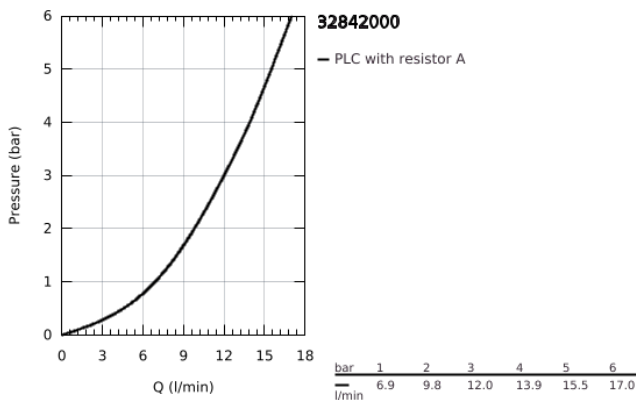

32 842 000 EUROCOSMO SINGLE-LEVER SINK MIXER 1/2"

PRODUCT DESCRIPTION

- Colour: chrome
- low spout
- GROHE LongLife finish
- GROHE SilkMove 35 mm ceramic cartridge
- adjustable flow rate limiter
- swivel tubular spout
- swivel area 140°
- flexible connection hoses
- rapid installation system
- maximum flow rate (at 3 bar): 12 l/min