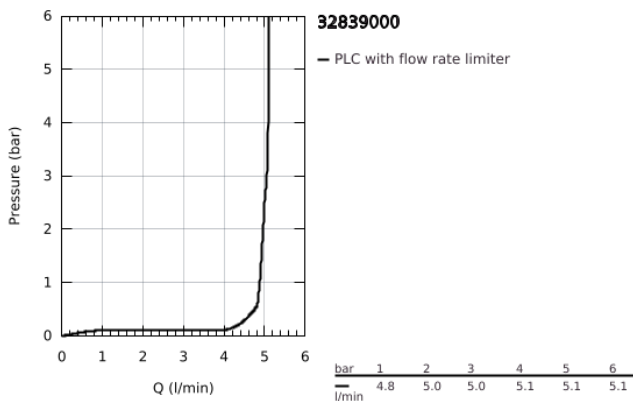

32 839 000 **EUROCOSMO SINGLE-LEVER BIDET MIXER 1/2"**
S-SIZE

PRODUCT DESCRIPTION

- Colour: chrome
- GROHE SilkMove 35 mm ceramic cartridge
- adjustable flow rate limiter
- GROHE LongLife finish
- GROHE EcoJoy - less water, perfect flow
- maximum flow rate (at 3 bar): 5 l/min
- GROHE FastFixation installation system
- ball-joint mousseur
- pop-up waste set 1 1/4"
- flexible connection hoses

32 839 000 EUROCOSMO SINGLE-LEVER BIDET MIXER 1/2" S-SIZE

SPARE PARTS, August 2009 – now

- 1: Lever (Spare part-nr. 46681000)
- 2: Cap (Spare part-nr. 46492000)
- 3: Screw coupling (Spare part-nr. 46460000)
- 4: Cartridge (Spare part-nr. 46374000)
- 5: Mousseur (Spare part-nr. 13998000)
- 6: Pop-up rod (Spare part-nr. 46739000)
- 7: Shank mounting kit (Spare part-nr. 46671000)
- 8: Waste set 1 1/4" (Spare part-nr. 28910000)
- 8.1: Plug (Spare part-nr. 07182000)
- 8.2: Eccentric rod (Spare part-nr. 07052000)
- 9: Temperature limiter (Spare part-nr. 46375000)*
- 10: Socket Spanner (Spare part-nr. 19332000)*
- 11: Mounting wrench (Spare part-nr. 19017000)*
- 12: Eccentric rod (Spare part-nr. 07341000)*