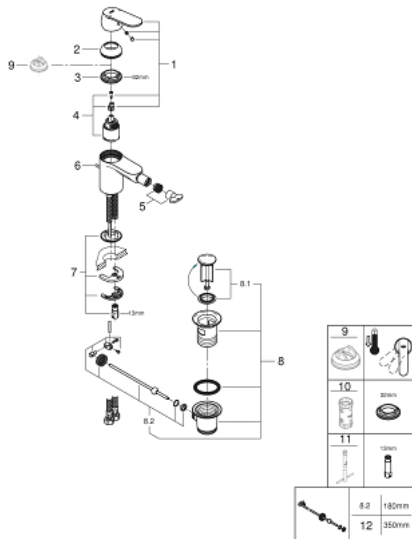

32 839 000 **EUROCOSMO SINGLE-LEVER BIDET MIXER 1/2"**
S-SIZE

PRODUCT DESCRIPTION

- Colour: chrome
- GROHE SilkMove 35 mm ceramic cartridge
- adjustable flow rate limiter
- GROHE LongLife finish
- GROHE EcoJoy - less water, perfect flow
- maximum flow rate (at 3 bar): 5 l/min
- GROHE FastFixation installation system
- ball-joint mousseur
- pop-up waste set 1 1/4"
- flexible connection hoses

32 839 000 EUROCOSMO SINGLE-LEVER BIDET MIXER 1/2" S-SIZE

SPARE PARTS, August 2009 – now

- 1: Lever (Spare part-nr. 46681000)
- 2: Cap (Spare part-nr. 46492000)
- 3: Screw coupling (Spare part-nr. 46460000)
- 4: Cartridge (Spare part-nr. 46374000)
- 5: Mousseur (Spare part-nr. 13998000)
- 6: Pop-up rod (Spare part-nr. 46739000)
- 7: Shank mounting kit (Spare part-nr. 46671000)
- 8: Waste set 1 1/4" (Spare part-nr. 28910000)
- 8.1: Plug (Spare part-nr. 07182000)
- 8.2: Eccentric rod (Spare part-nr. 07052000)
- 9: Temperature limiter (Spare part-nr. 46375000)*
- 10: Socket Spanner (Spare part-nr. 19332000)*
- 11: Mounting wrench (Spare part-nr. 19017000)*
- 12: Eccentric rod (Spare part-nr. 07341000)*