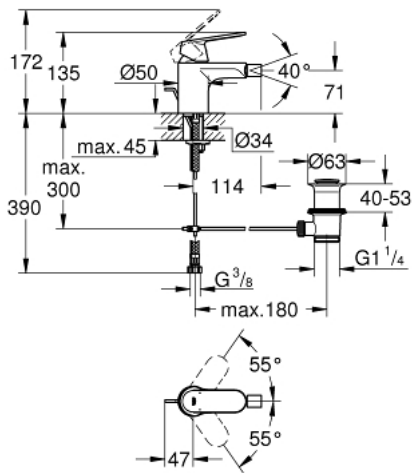

32 839 000 **EUROCOSMO SINGLE-LEVER BIDET MIXER 1/2"**
S-SIZE

PRODUCT DESCRIPTION

- Colour: chrome
- GROHE SilkMove 35 mm ceramic cartridge
- adjustable flow rate limiter
- GROHE LongLife finish
- GROHE EcoJoy - less water, perfect flow
- maximum flow rate (at 3 bar): 5 l/min
- GROHE FastFixation installation system
- ball-joint mousseur
- pop-up waste set 1 1/4"
- flexible connection hoses

32 839 000 EUROCOSMO SINGLE-LEVER BIDET MIXER 1/2" S-SIZE

SPARE PARTS, August 2009 – now

- 1: Lever (Spare part-nr. 46681000)
- 2: Cap (Spare part-nr. 46492000)
- 3: Screw coupling (Spare part-nr. 46460000)
- 4: Cartridge (Spare part-nr. 46374000)
- 5: Mousseur (Spare part-nr. 13998000)
- 6: Pop-up rod (Spare part-nr. 46739000)
- 7: Shank mounting kit (Spare part-nr. 46671000)
- 8: Waste set 1 1/4" (Spare part-nr. 28910000)
- 8.1: Plug (Spare part-nr. 07182000)
- 8.2: Eccentric rod (Spare part-nr. 07052000)
- 9: Temperature limiter (Spare part-nr. 46375000)*
- 10: Socket Spanner (Spare part-nr. 19332000)*
- 11: Mounting wrench (Spare part-nr. 19017000)*
- 12: Eccentric rod (Spare part-nr. 07341000)*