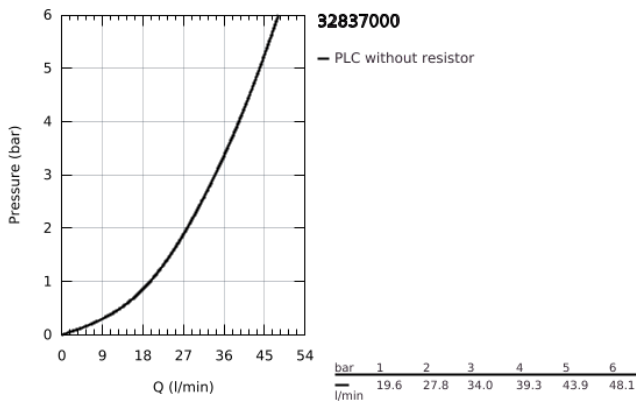

32 837 000 **EUROCOSMO SINGLE-LEVER SHOWER MIXER 1/2"**

PRODUCT DESCRIPTION

- Colour: chrome
- wall mounted
- GROHE SilkMove 46 mm ceramic cartridge
- GROHE LongLife finish
- adjustable flow rate limiter
- shower bottom outlet with integrated non return-valve
- S-unions
- protected against backflow

32 837 000 EUROCOSMO SINGLE-LEVER SHOWER MIXER 1/2"

SPARE PARTS, August 2009 – now

- 1: Lever (Spare part-nr. 46682000)
- 2: Cap (Spare part-nr. 46427000)
- 3: Cartridge (Spare part-nr. 46048000)
- 4: Screw connection 1/2" (Spare part-nr. 45044000)
- 5: S-union (Spare part-nr. 12662000)
- 6: Non-return valve (Spare part-nr. 08565000)
- 7: Temperature limiter (Spare part-nr. 46308000)*
- 8: Extension 3/4", 20 mm (Spare part-nr. 0713000M)*
- 9: Plastic tray (Spare part-nr. 18349000)*