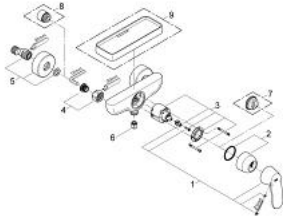

32 837 000 **EUROCOSMO SINGLE-LEVER SHOWER MIXER 1/2"**

PRODUCT DESCRIPTION

- Colour: chrome
- wall mounted
- GROHE SilkMove 46 mm ceramic cartridge
- GROHE LongLife finish
- adjustable flow rate limiter
- shower bottom outlet with integrated non return-valve
- S-unions
- protected against backflow

32 837 000 EUROCOSMO SINGLE-LEVER SHOWER MIXER 1/2"

SPARE PARTS, August 2009 – now

- 1: Lever (Spare part-nr. 46682000)
- 2: Cap (Spare part-nr. 46427000)
- 3: Cartridge (Spare part-nr. 46048000)
- 4: Screw connection 1/2" (Spare part-nr. 45044000)
- 5: S-union (Spare part-nr. 12662000)
- 6: Non-return valve (Spare part-nr. 08565000)
- 7: Temperature limiter (Spare part-nr. 46308000)*
- 8: Extension 3/4", 20 mm (Spare part-nr. 0713000M)*
- 9: Plastic tray (Spare part-nr. 18349000)*