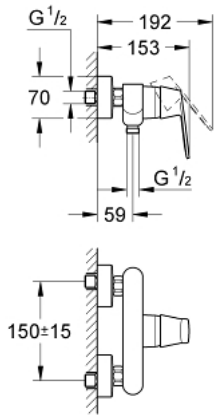

32 837 000 **EUROCOSMO SINGLE-LEVER SHOWER MIXER 1/2"**

PRODUCT DESCRIPTION

- Colour: chrome
- wall mounted
- GROHE SilkMove 46 mm ceramic cartridge
- GROHE LongLife finish
- adjustable flow rate limiter
- shower bottom outlet with integrated non return-valve
- S-unions
- protected against backflow

32 837 000 EUROCOSMO SINGLE-LEVER SHOWER MIXER 1/2"

SPARE PARTS, August 2009 – now

- 1: Lever (Spare part-nr. 46682000)
- 2: Cap (Spare part-nr. 46427000)
- 3: Cartridge (Spare part-nr. 46048000)
- 4: Screw connection 1/2" (Spare part-nr. 45044000)
- 5: S-union (Spare part-nr. 12662000)
- 6: Non-return valve (Spare part-nr. 08565000)
- 7: Temperature limiter (Spare part-nr. 46308000)*
- 8: Extension 3/4", 20 mm (Spare part-nr. 0713000M)*
- 9: Plastic tray (Spare part-nr. 18349000)*